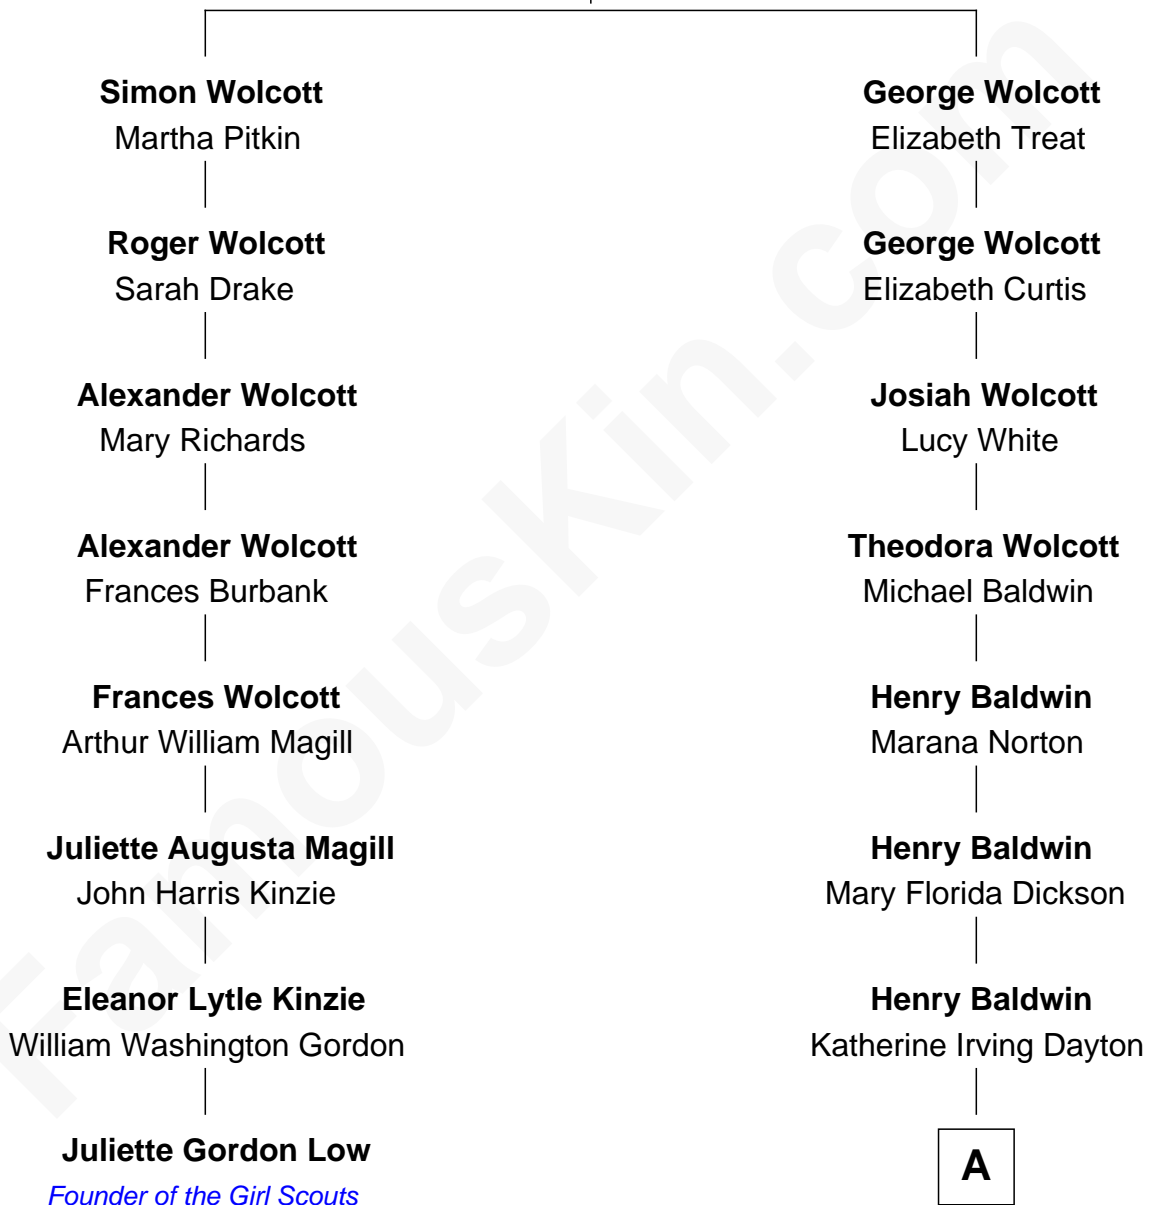

FamousKin.com Relationship Chart of

Juliette Gordon Low
Founder of the Girl Scouts

7th cousin 3 times removed of

Christopher Reeve
Movie Actor

Henry Wolcott
Elizabeth Saunders

A

Margaretta Willis Baldwin

Augustus Henry Reeve