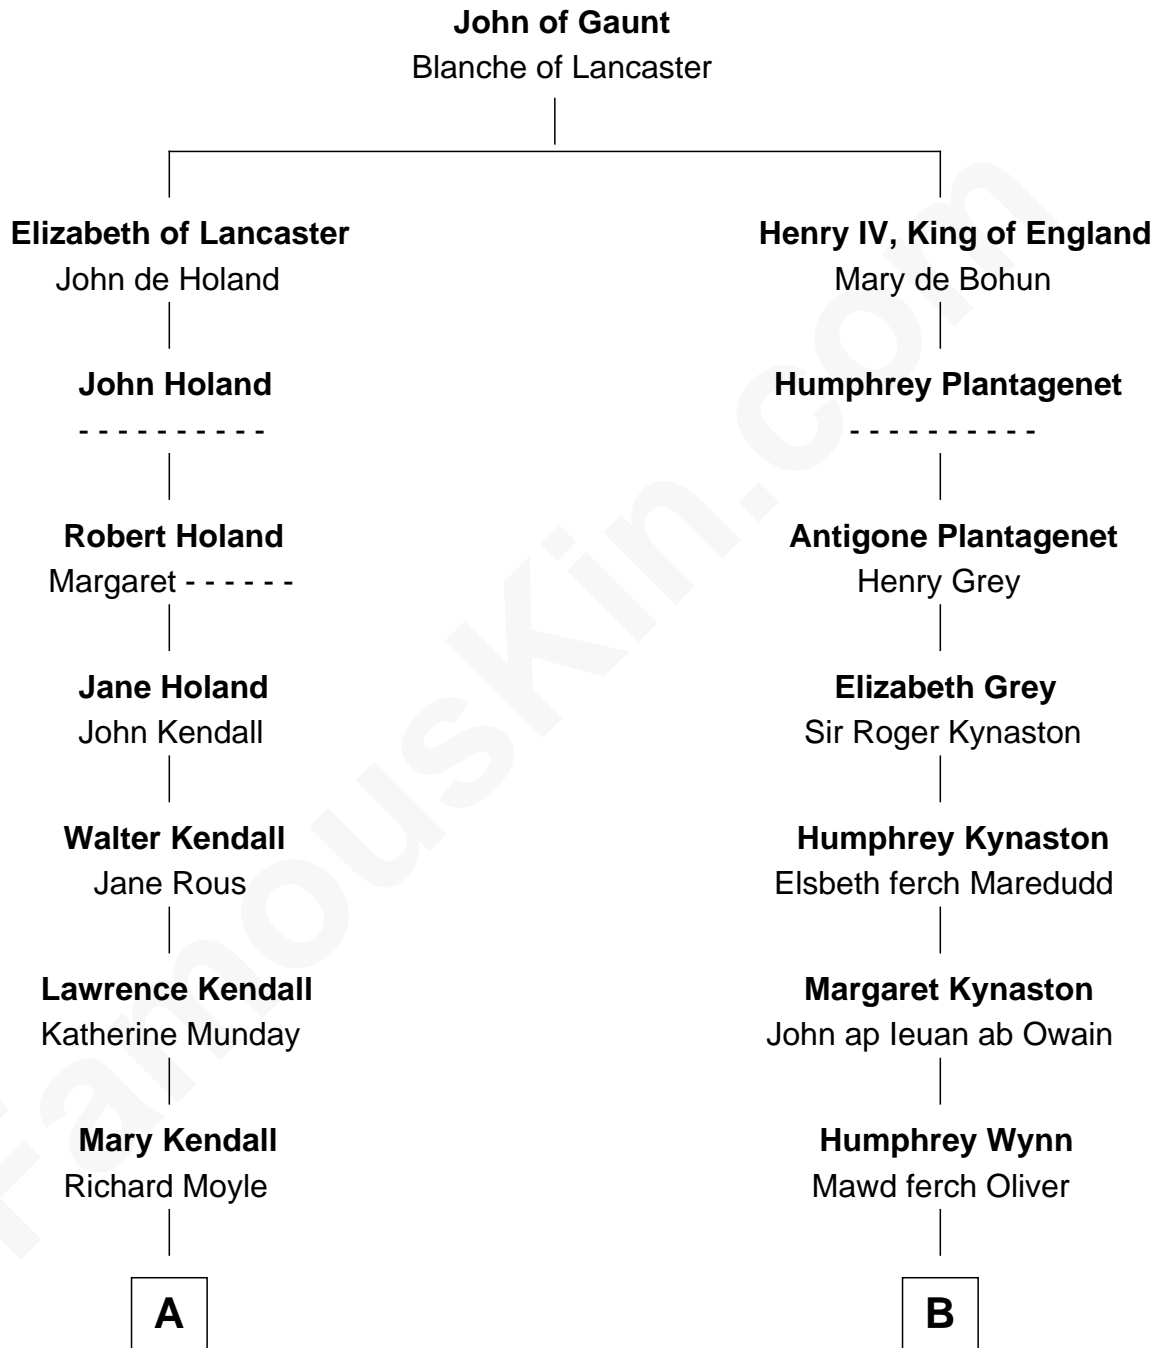

FamousKin.com Relationship Chart of

Juliette Gordon Low
Founder of the Girl Scouts

17th cousin 2 times removed of

Christopher Reeve
Movie Actor

C

Richard Henry Reeve

Anne Conrad D'Olier

Franklin D'Olier Reeve

Barbara Pitney Lamb

Christopher Reeve

Movie Actor

FamousKin.com