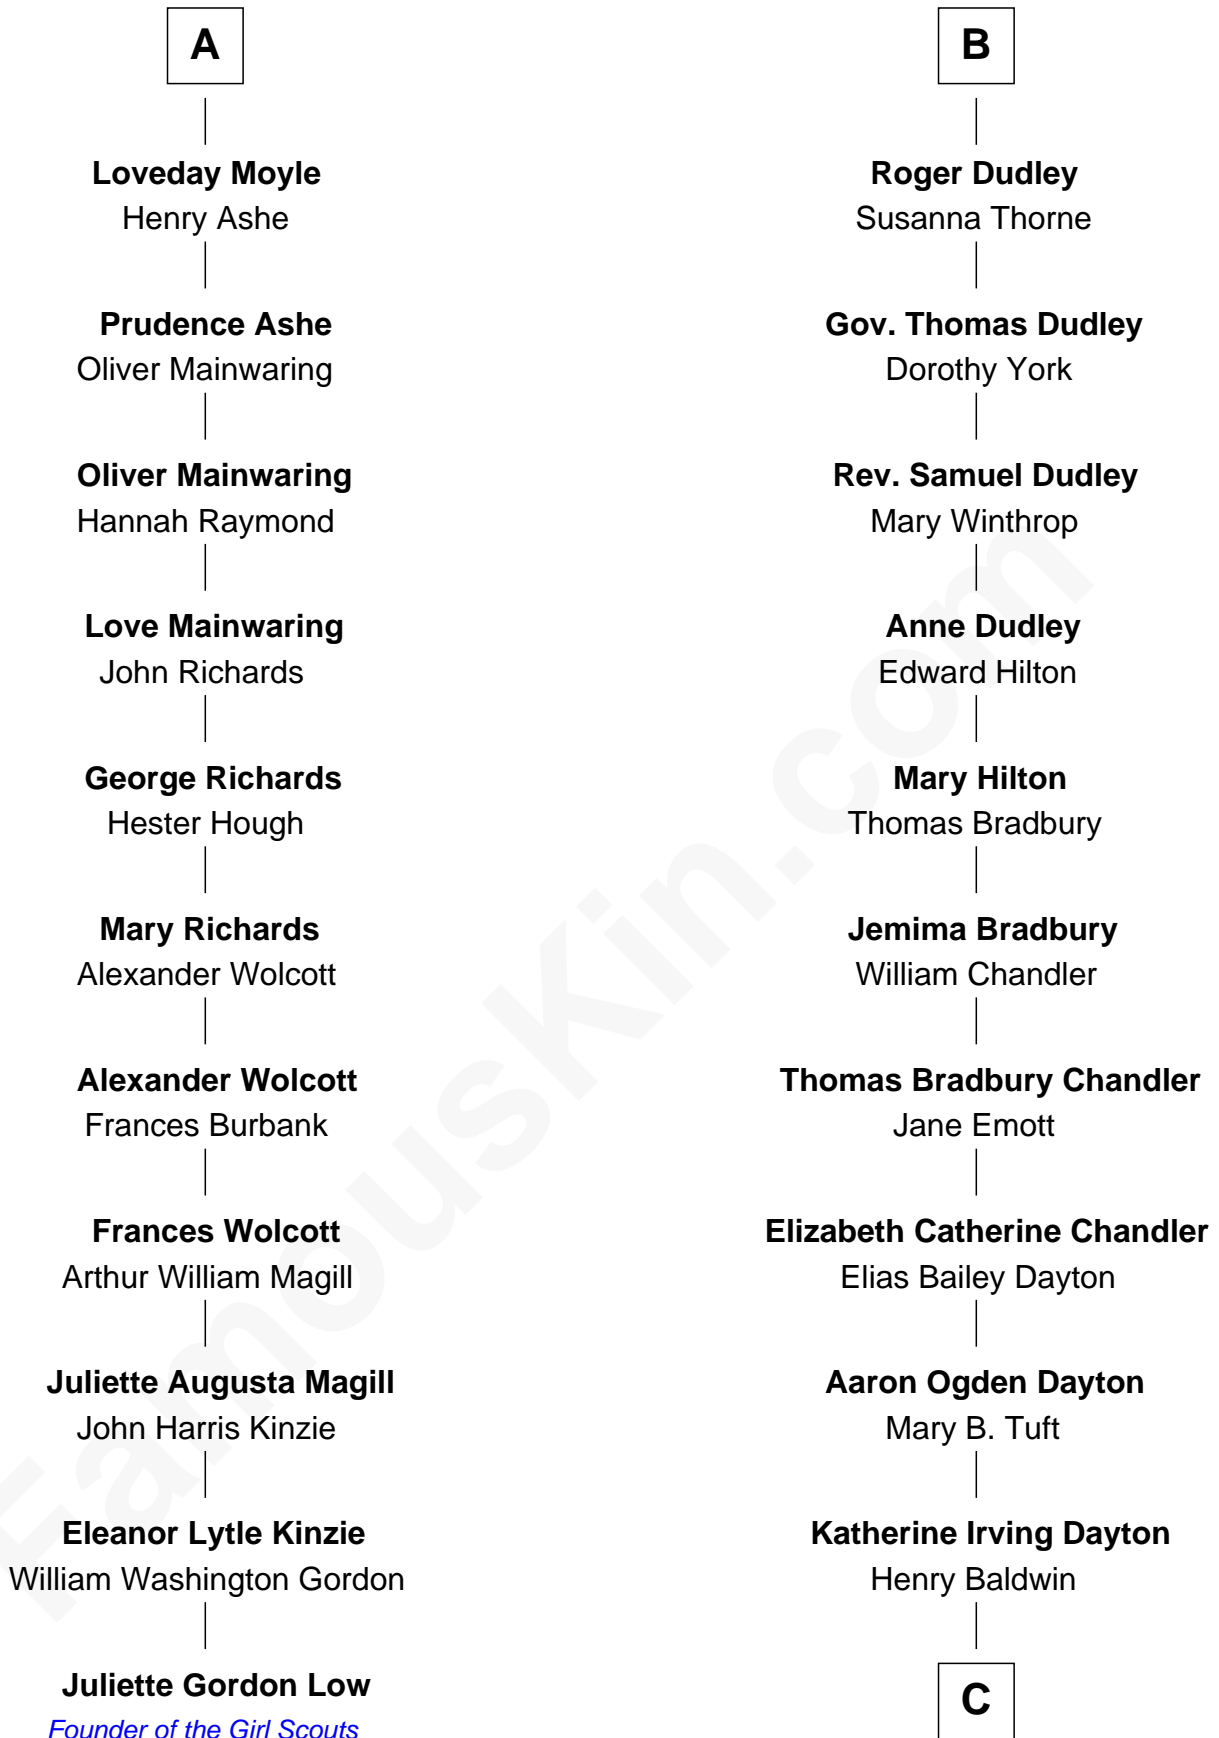

FamousKin.com Relationship Chart of

Juliette Gordon Low
Founder of the Girl Scouts

17th cousin 3 times removed of

Christopher Reeve
Movie Actor

C

Margaretta Willis Baldwin

Augustus Henry Reeve

Richard Henry Reeve

Anne Conrad D'Olier

Franklin D'Olier Reeve

Barbara Pitney Lamb

Christopher Reeve

Movie Actor