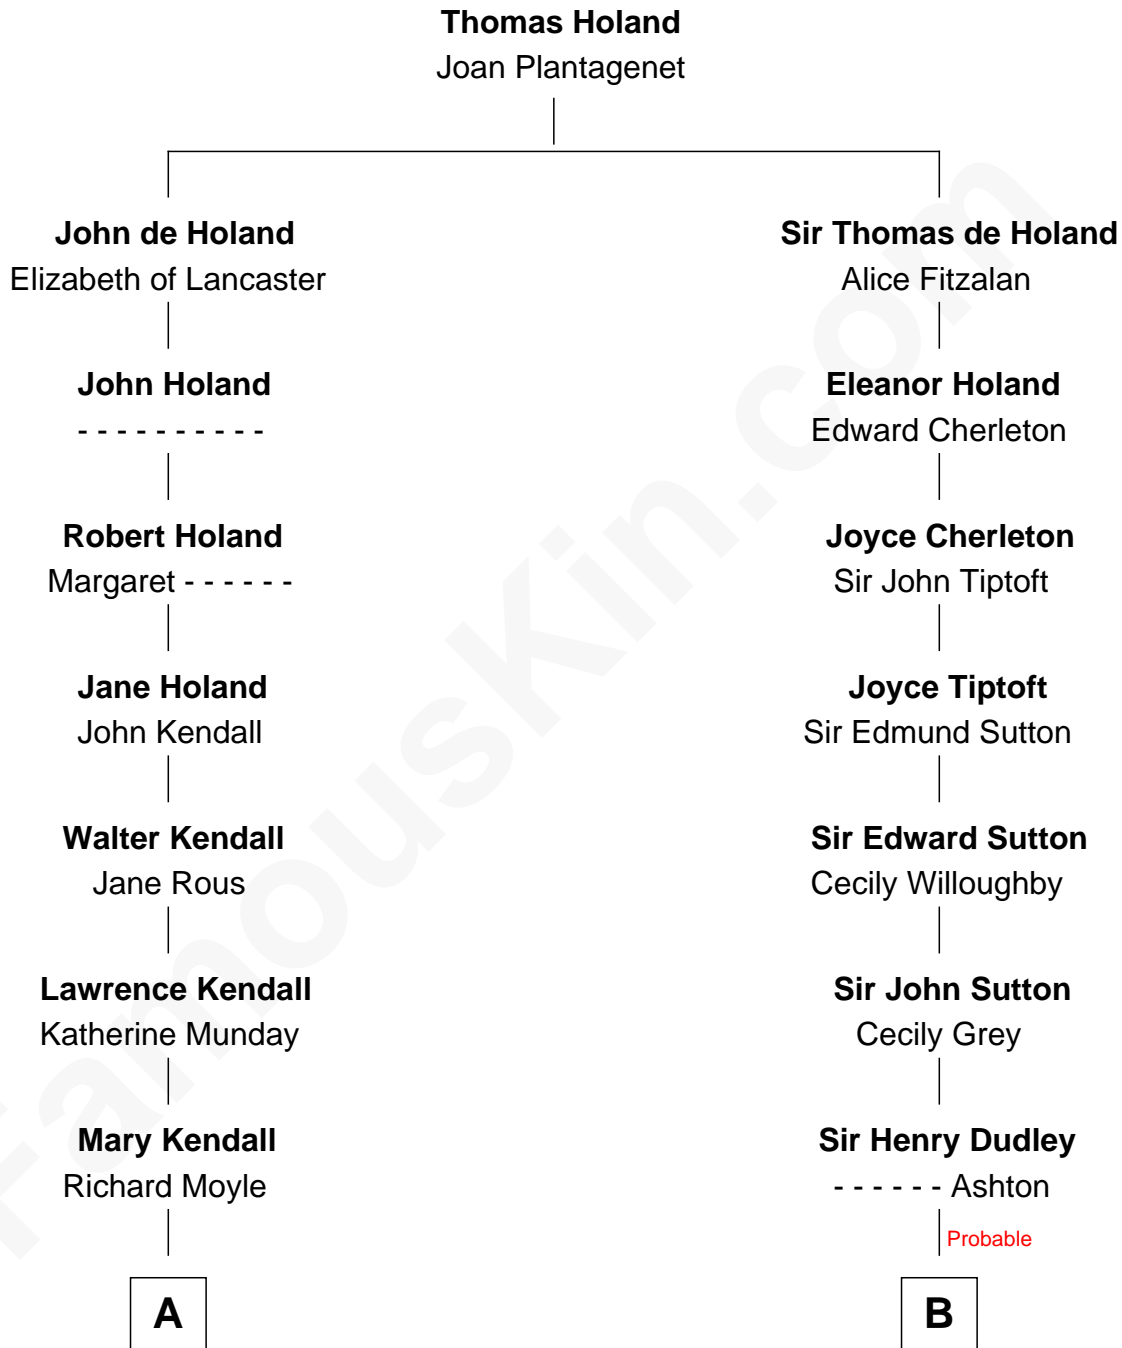

FamousKin.com Relationship Chart of

Juliette Gordon Low
Founder of the Girl Scouts

17th cousin 3 times removed of

Christopher Reeve
Movie Actor

C

Margaretta Willis Baldwin

Augustus Henry Reeve

Richard Henry Reeve