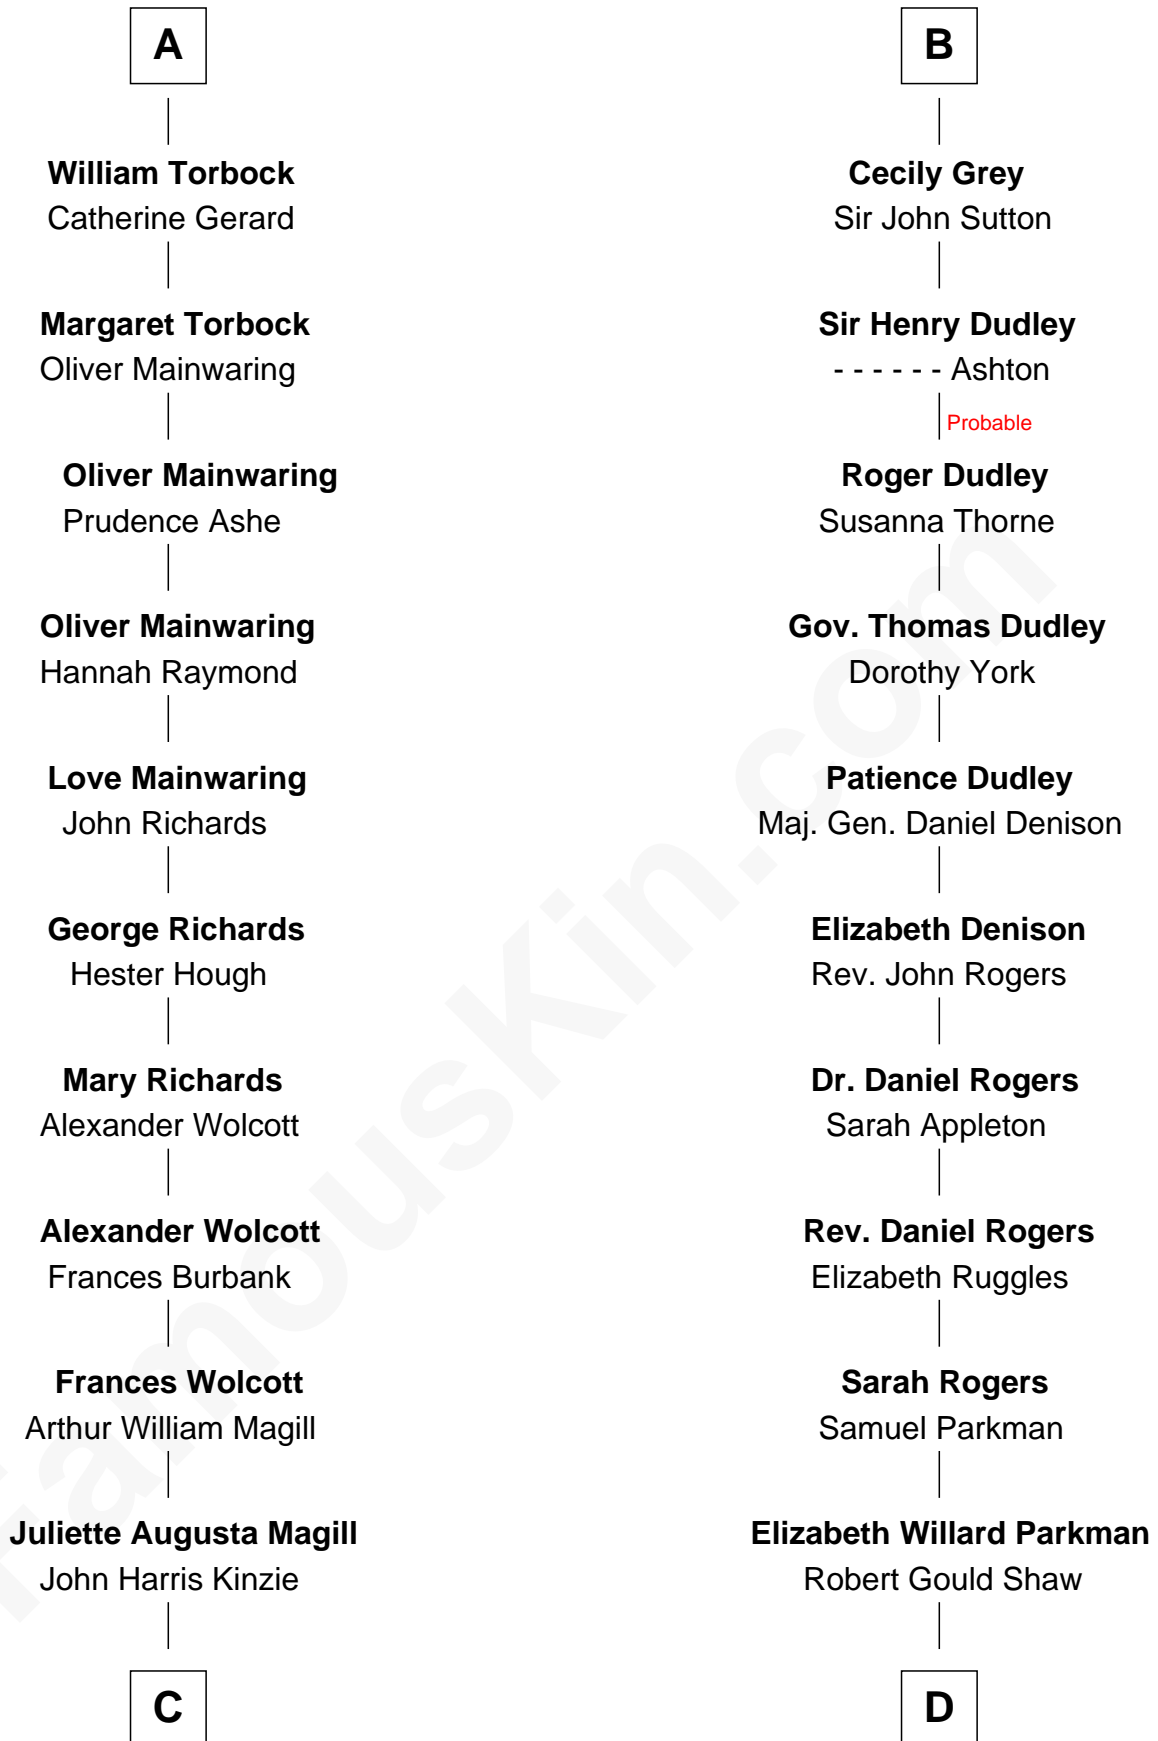

FamousKin.com Relationship Chart of

Juliette Gordon Low
Founder of the Girl Scouts

18th cousin of

Colonel Robert Gould Shaw
U.S. Civil War leader of film "Glory" fame

Bartholomew de Badlesmere

Margaret de Clare

Sir John Stanley

Elizabeth Weever

Margery Stanley

Sir William Torbock

Thomas Torbock

Elizabeth Moore

A

Margery de Badlesmere

Elizabeth Harington

William Bonville

Katherine Neville

Cecily Bonville

Thomas Grey

B

C

Eleanor Lytle Kinzie
William Washington Gordon

Juliette Gordon Low
Founder of the Girl Scouts

D

Francis George Shaw
Sarah Blake Sturgis

Colonel Robert Gould Shaw
Main character in film "Glory"

FamousKin.com