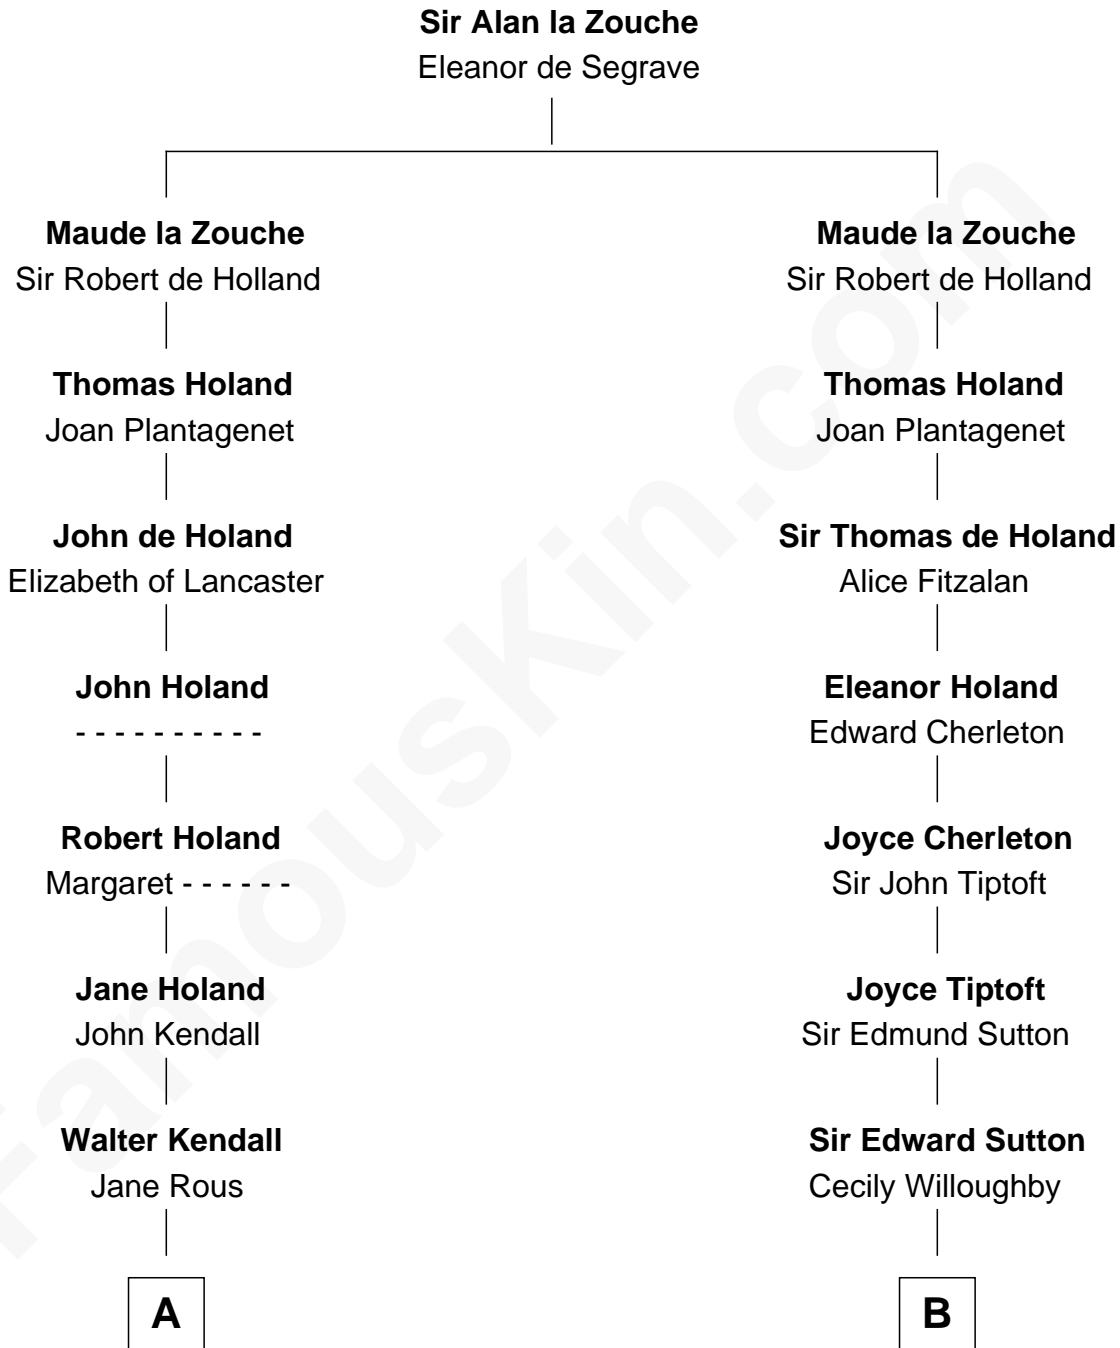

# FamousKin.com Relationship Chart of

**Juliette Gordon Low**  
*Founder of the Girl Scouts*

18th cousin 1 time removed of

**Colonel Robert Gould Shaw**  
*U.S. Civil War leader of film "Glory" fame*

**C**

**Juliette Augusta Magill**

John Harris Kinzie

**Eleanor Lytle Kinzie**

William Washington Gordon

**Juliette Gordon Low**

*Founder of the Girl Scouts*

**D**

**Francis George Shaw**

Sarah Blake Sturgis

**Colonel Robert Gould Shaw**

*Main character in film "Glory"*

FamousKin.com