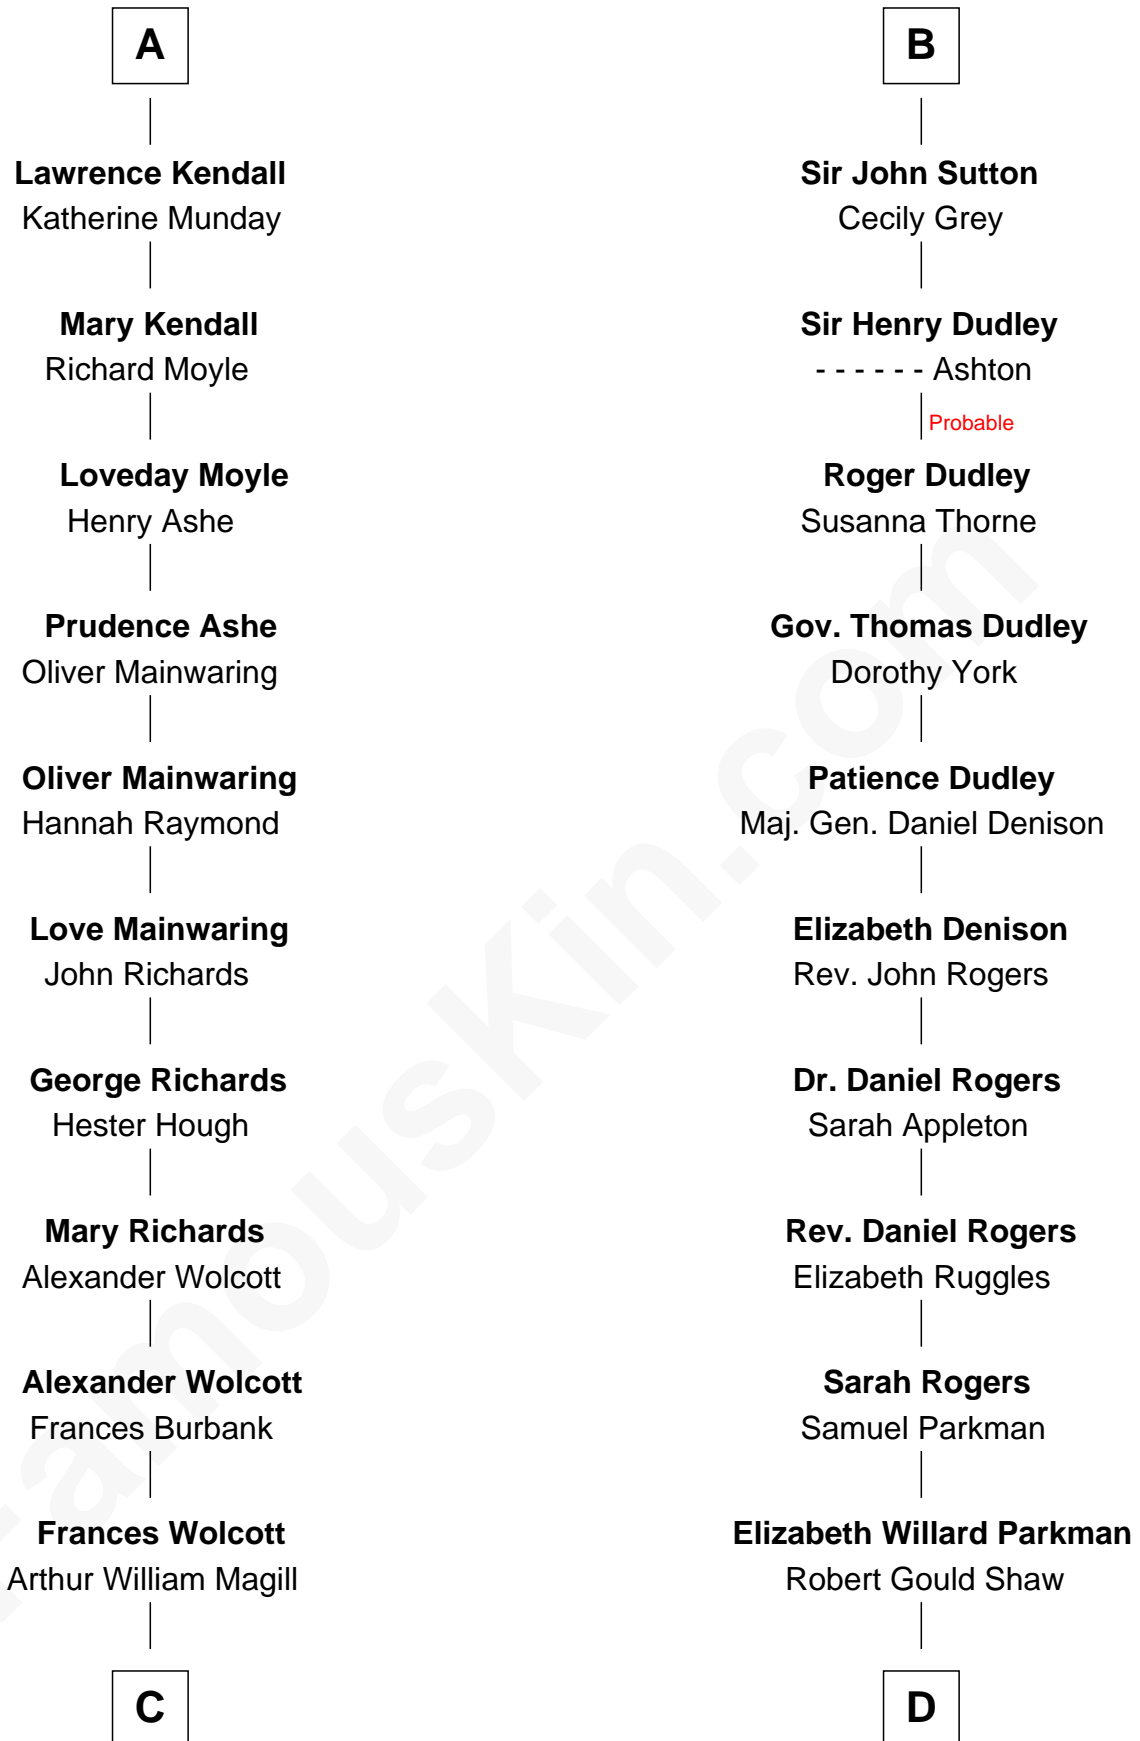

# FamousKin.com Relationship Chart of

**Juliette Gordon Low**  
*Founder of the Girl Scouts*

18th cousin 1 time removed of

**Colonel Robert Gould Shaw**  
*U.S. Civil War leader of film "Glory" fame*

**C**

**Juliette Augusta Magill**

John Harris Kinzie

**Eleanor Lytle Kinzie**

William Washington Gordon

**Juliette Gordon Low**

*Founder of the Girl Scouts*

**D**

**Francis George Shaw**

Sarah Blake Sturgis

**Colonel Robert Gould Shaw**

*Main character in film "Glory"*

FamousKin.com