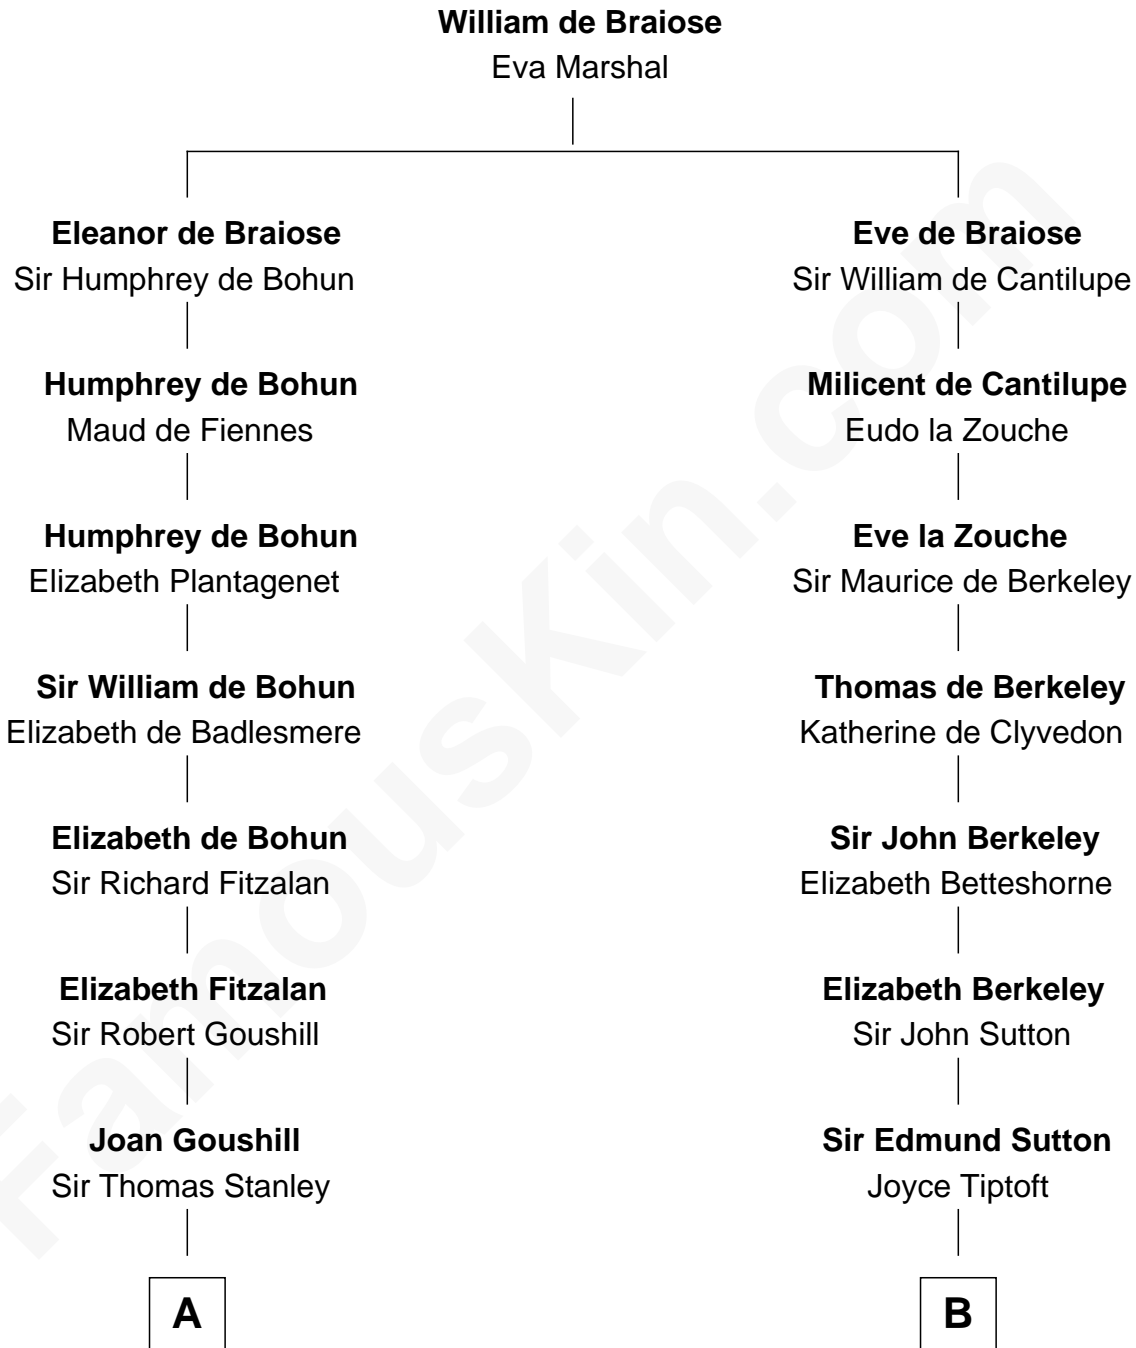

# FamousKin.com Relationship Chart of

**Juliette Gordon Low**  
*Founder of the Girl Scouts*

19th cousin 2 times removed of

**Colonel Robert Gould Shaw**  
*U.S. Civil War leader of film "Glory" fame*

**C**

**Alexander Wolcott**

Frances Burbank

**Frances Wolcott**

Arthur William Magill

**Juliette Augusta Magill**

John Harris Kinzie

**Eleanor Lytle Kinzie**

William Washington Gordon

**Juliette Gordon Low**

*Founder of the Girl Scouts*

**D**

**Elizabeth Willard Parkman**

Robert Gould Shaw

**Francis George Shaw**

Sarah Blake Sturgis

**Colonel Robert Gould Shaw**

*Main character in film "Glory"*

FamousKin.com