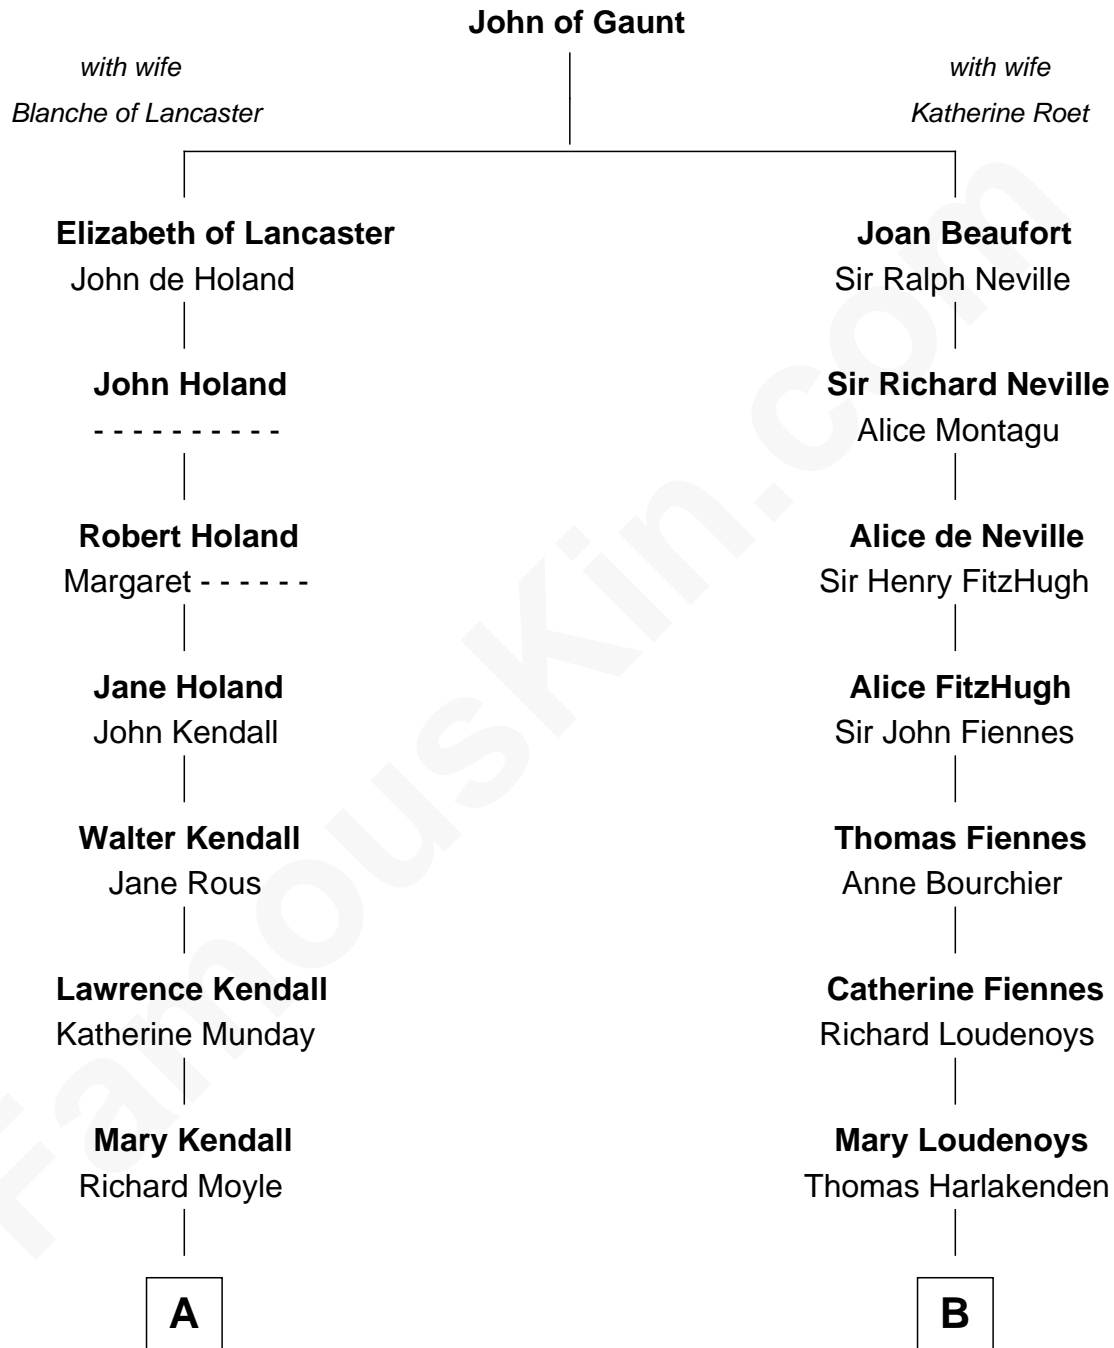

**FamousKin.com**  
**Relationship Chart of**  
**Juliette Gordon Low**  
*Founder of the Girl Scouts*

17th cousin 3 times removed of

**Anne Baxter**  
*Movie Actress*

**C**

**William Carey Wright**

Anna Lloyd Jones

**Frank Lloyd Wright**

Catherine L. Tobin

**Catherine Dorothy Wright**

Kenneth Stuart Baxter

**Anne Baxter**

*Movie Actress*

FamousKin.com