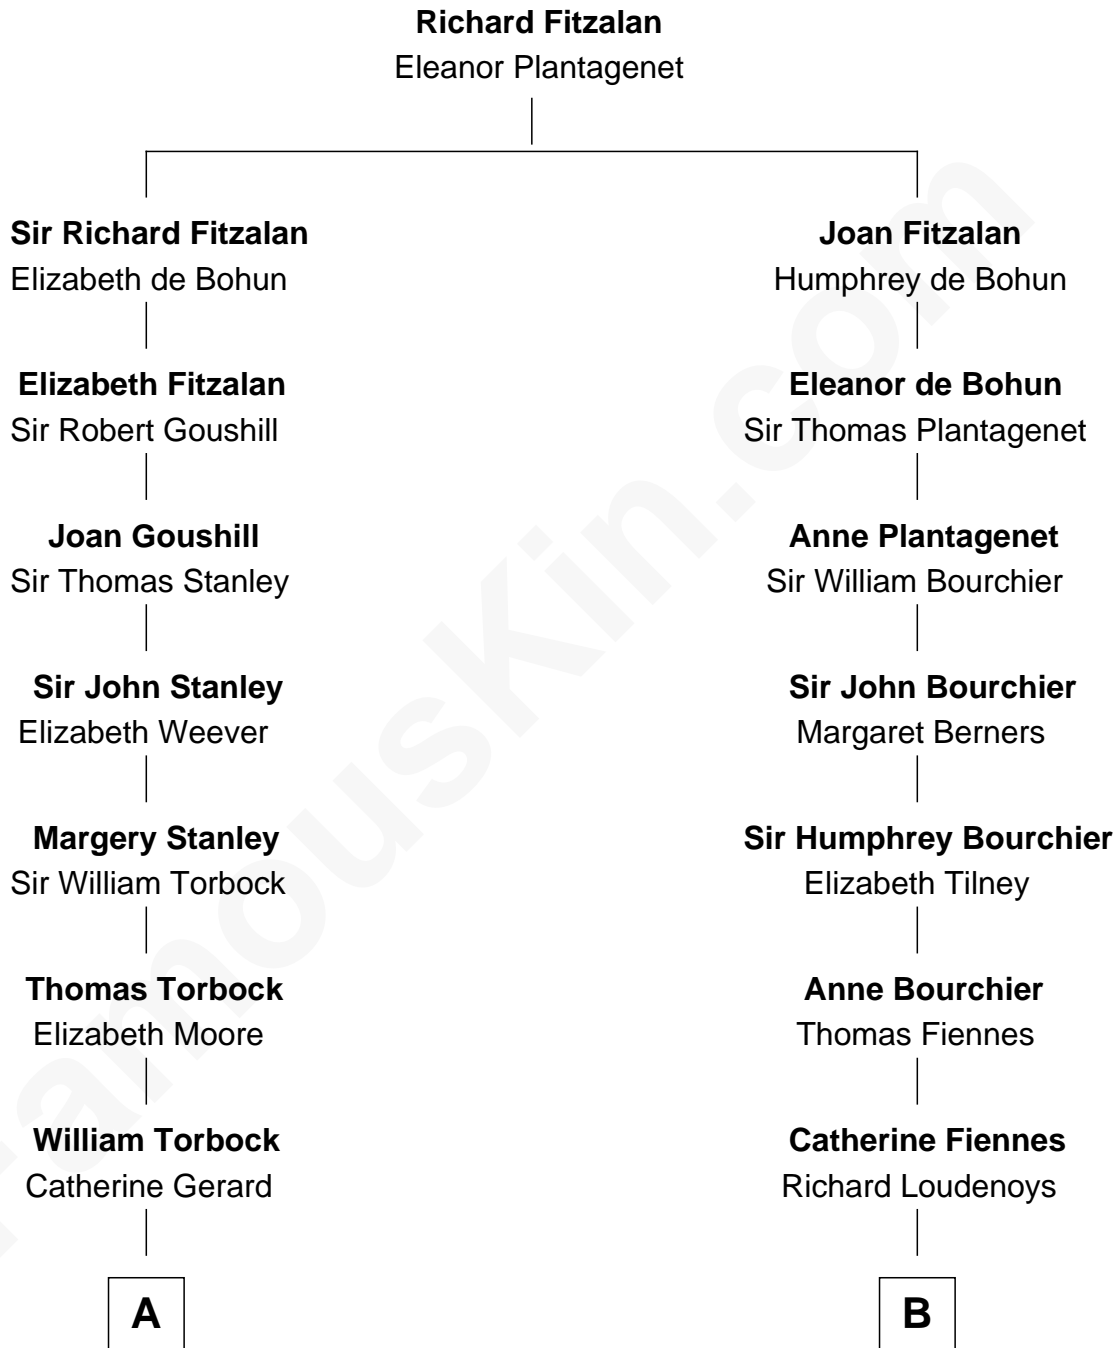

FamousKin.com
Relationship Chart of
Juliette Gordon Low
Founder of the Girl Scouts

17th cousin 4 times removed of

Anne Baxter
Movie Actress

C

Rev. David Wright

Abigail Goddard

William Carey Wright

Anna Lloyd Jones

Frank Lloyd Wright

Catherine L. Tobin

Catherine Dorothy Wright

Kenneth Stuart Baxter

Anne Baxter

Movie Actress