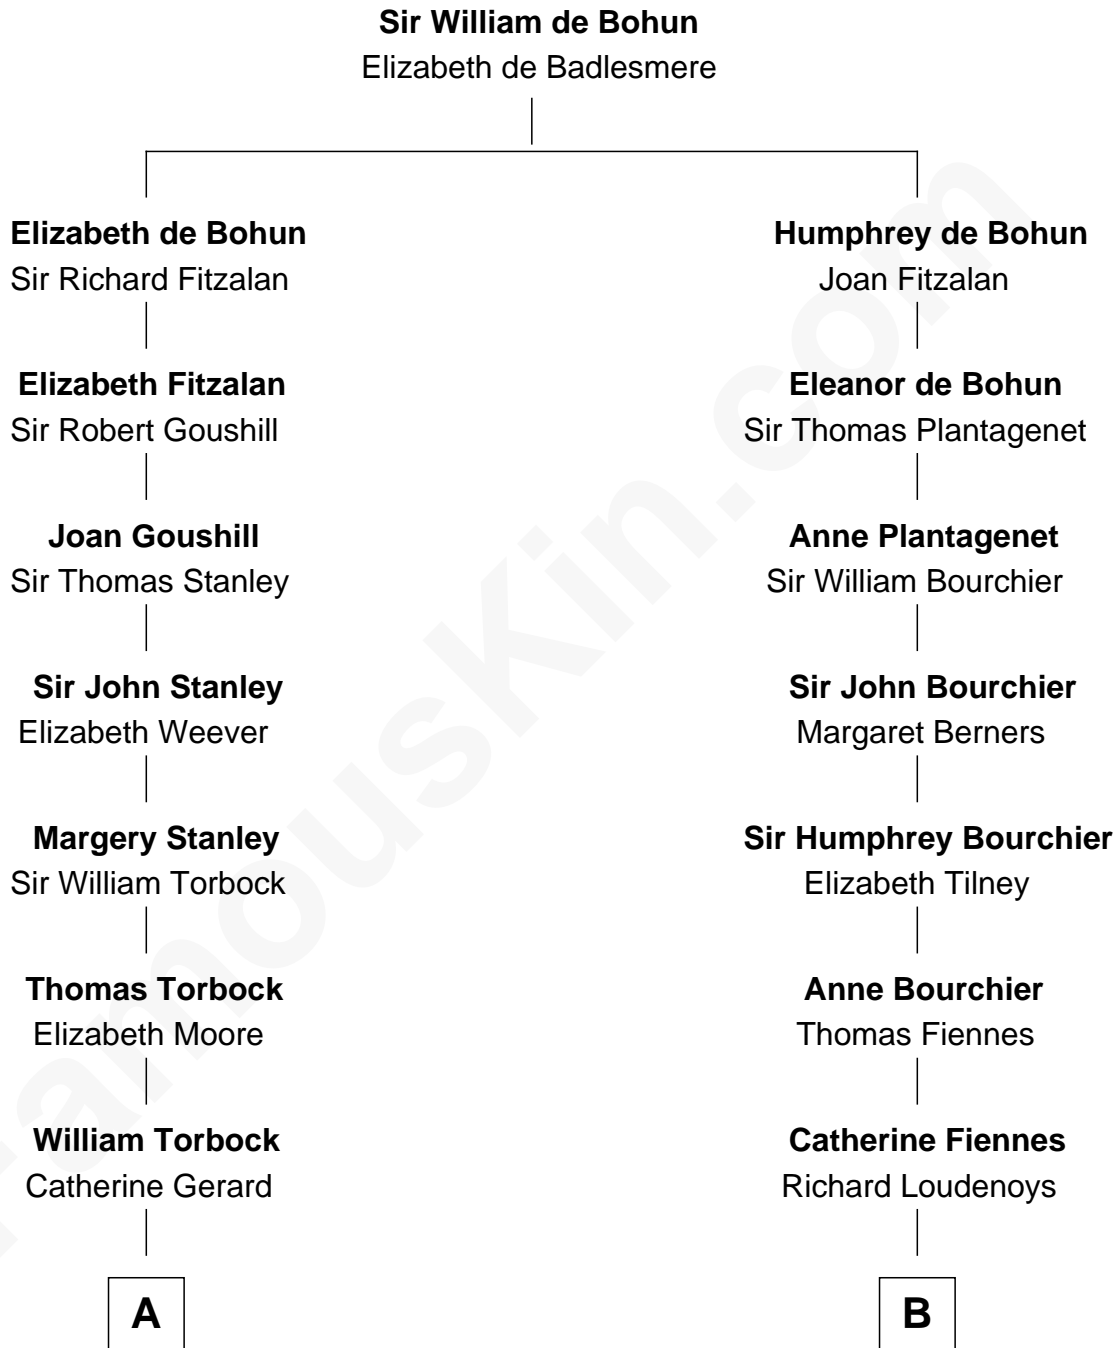

FamousKin.com
Relationship Chart of
Juliette Gordon Low
Founder of the Girl Scouts

17th cousin 4 times removed of

Anne Baxter
Movie Actress

C

Rev. David Wright

Abigail Goddard

William Carey Wright

Anna Lloyd Jones

Frank Lloyd Wright

Catherine L. Tobin

Catherine Dorothy Wright

Kenneth Stuart Baxter

Anne Baxter

Movie Actress

FamousKin.com