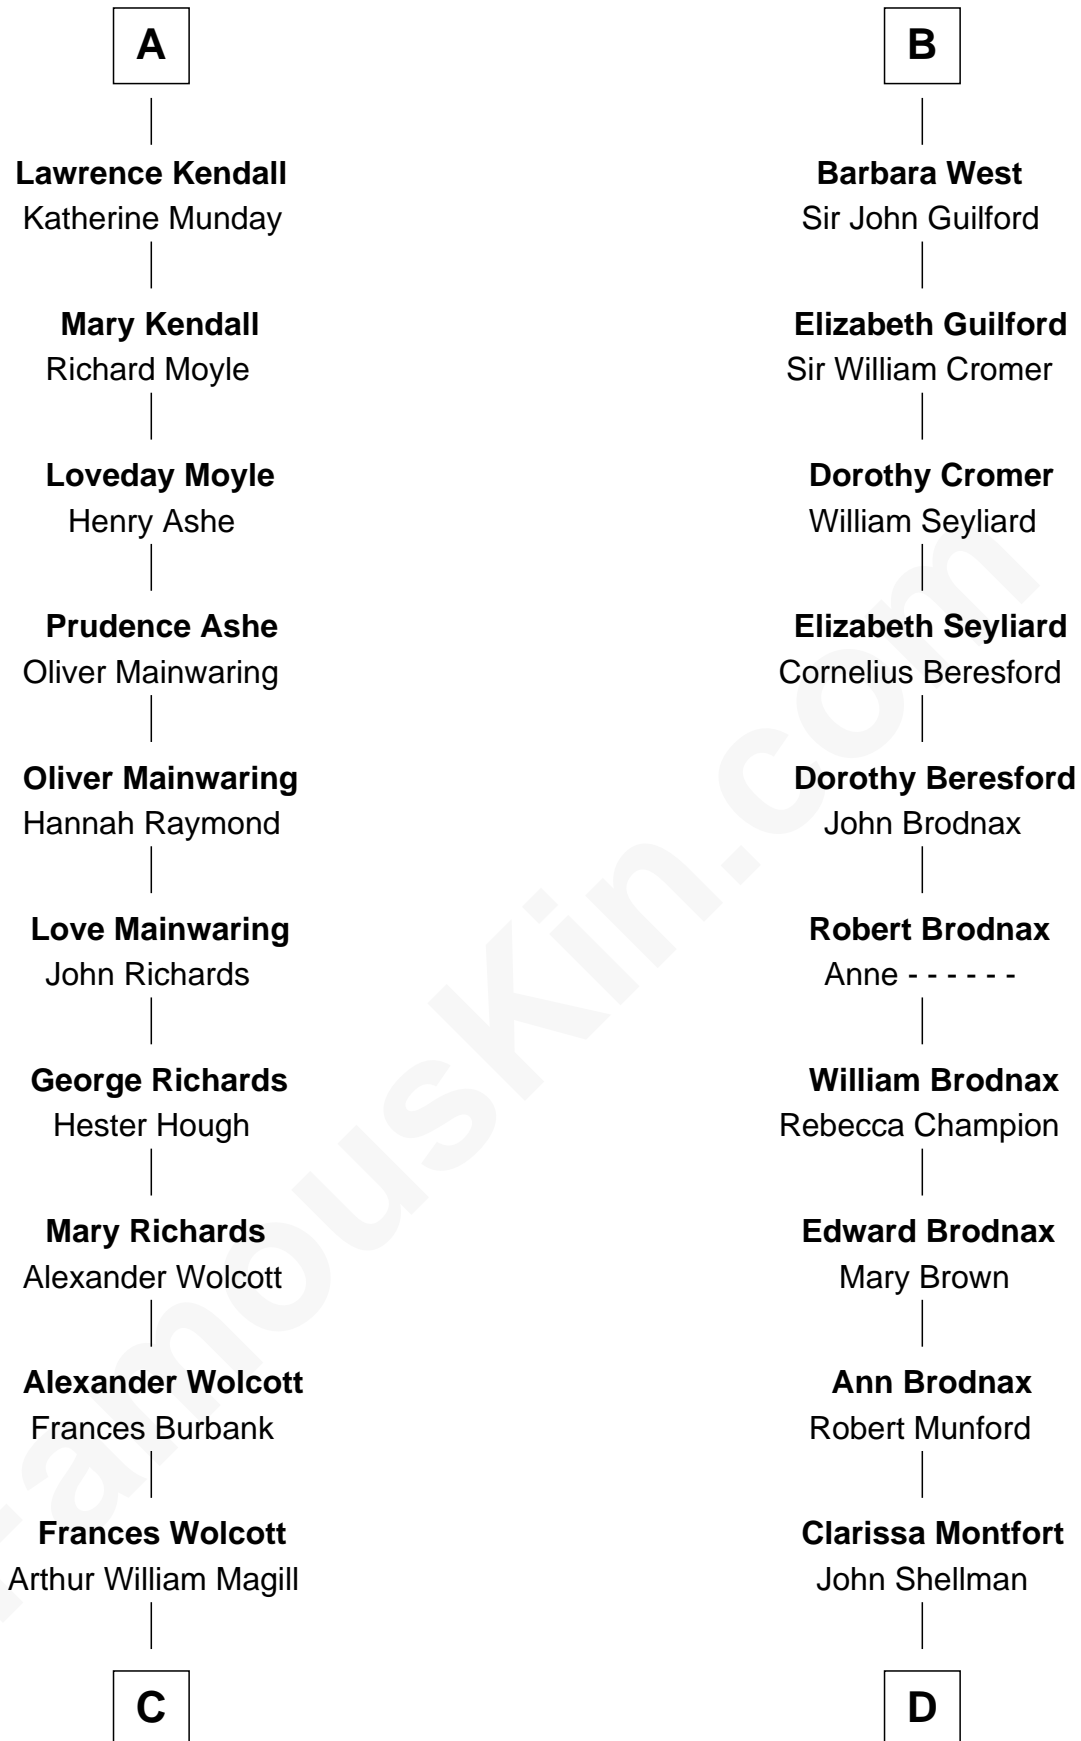

# FamousKin.com Relationship Chart of

**Juliette Gordon Low**  
*Founder of the Girl Scouts*

19th cousin 2 times removed of

**George H. W. Bush**  
*41st U.S. President*

**C**

**Juliette Augusta Magill**

John Harris Kinzie

**Eleanor Lytle Kinzie**

William Washington Gordon

**Juliette Gordon Low**

*Founder of the Girl Scouts*

**D**

**Susan Montfort Shellman**

Samuel Howard Fay

**Harriet Eleanor Fay**

Rev. James Smith Bush

**Samuel Prescott Bush**

Flora Sheldon

**Prescott Sheldon Bush**

Dorothy Wear Walker

**George H. W. Bush**

*41st U.S. President*