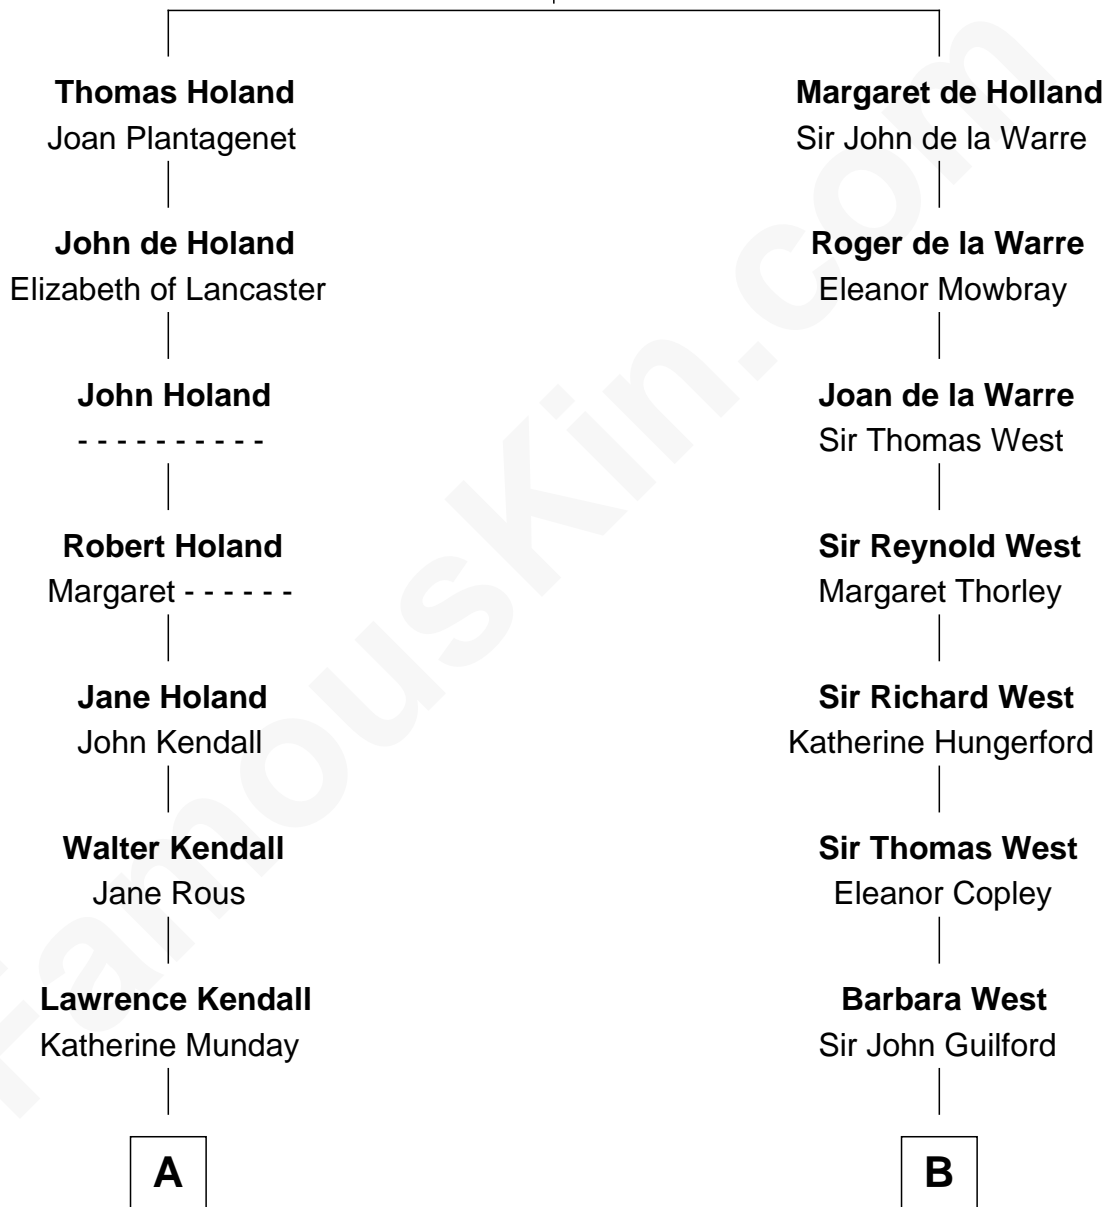

FamousKin.com Relationship Chart of

Juliette Gordon Low
Founder of the Girl Scouts

18th cousin 2 times removed of

George H. W. Bush
41st U.S. President

Sir Robert de Holland
Maude la Zouche

C

Eleanor Lytle Kinzie
William Washington Gordon

Juliette Gordon Low
Founder of the Girl Scouts

D

Harriet Eleanor Fay
Rev. James Smith Bush

Samuel Prescott Bush
Flora Sheldon

Prescott Sheldon Bush
Dorothy Wear Walker

George H. W. Bush
41st U.S. President