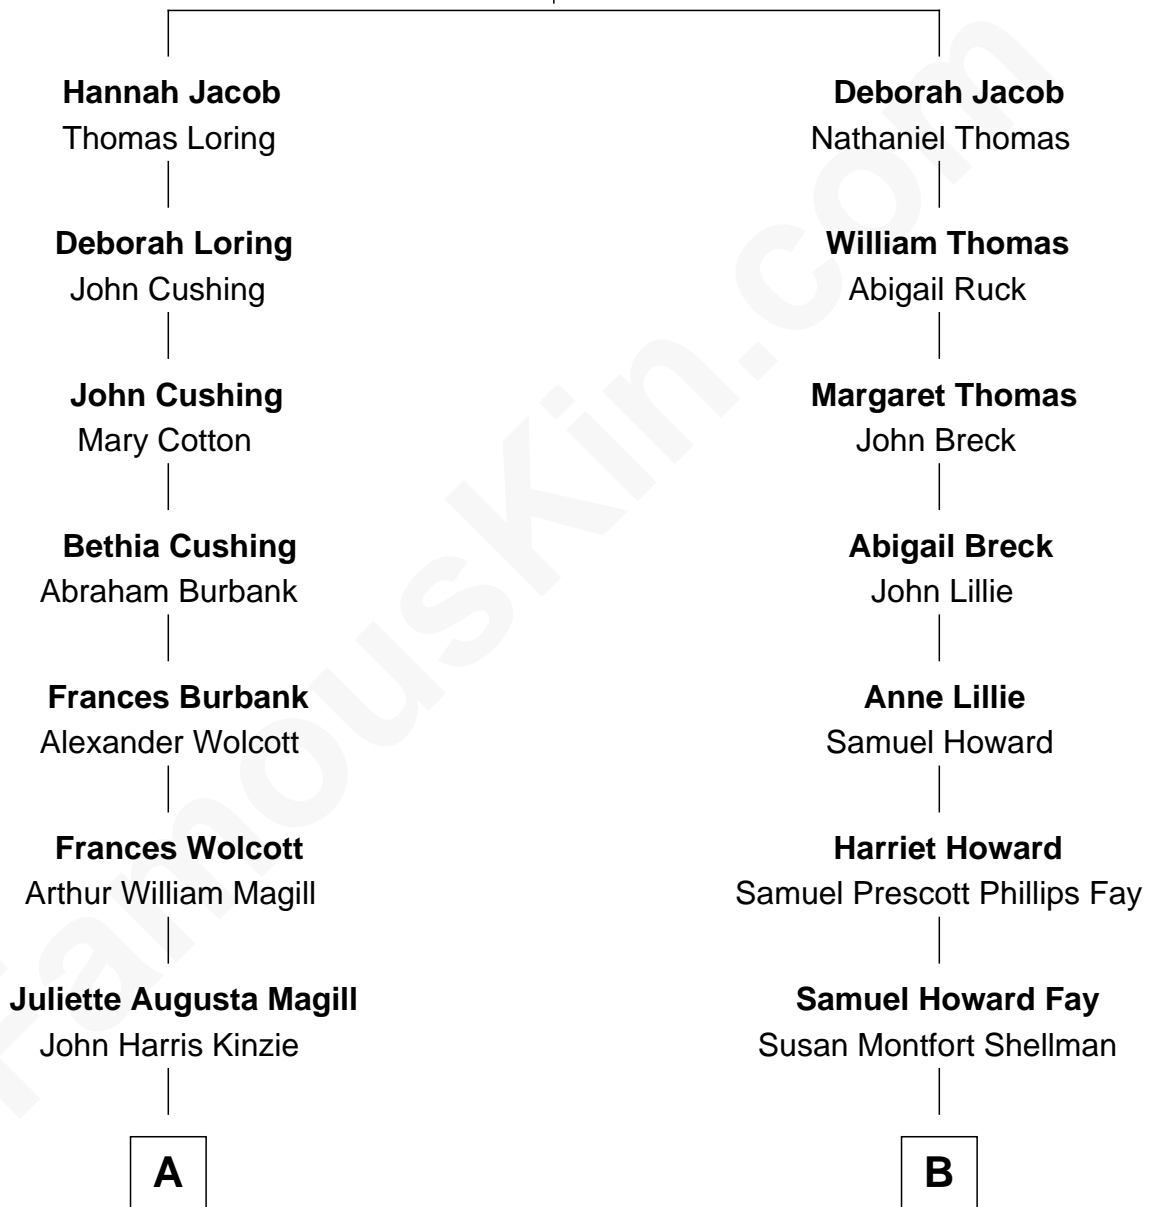

FamousKin.com Relationship Chart of

Juliette Gordon Low
Founder of the Girl Scouts

8th cousin 2 times removed of

George H. W. Bush
41st U.S. President

Nicholas Jacob
Mary Gilman

A

Eleanor Lytle Kinzie
William Washington Gordon

Juliette Gordon Low
Founder of the Girl Scouts

B

Harriet Eleanor Fay
Rev. James Smith Bush

Samuel Prescott Bush
Flora Sheldon

Prescott Sheldon Bush
Dorothy Wear Walker

George H. W. Bush
41st U.S. President