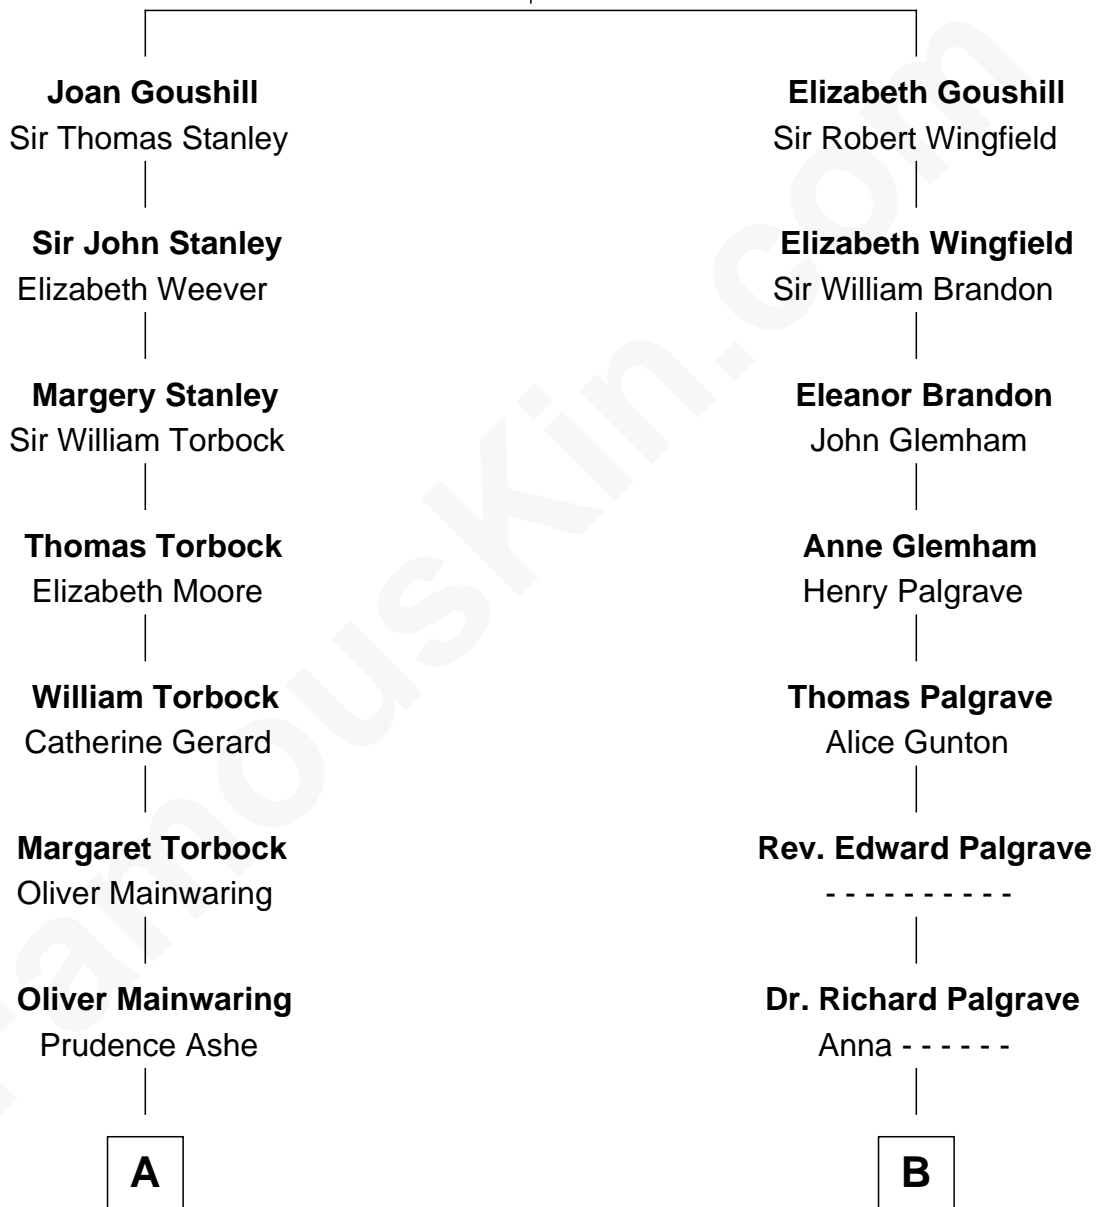

**FamousKin.com**  
**Relationship Chart of**  
**Juliette Gordon Low**  
*Founder of the Girl Scouts*

**15th cousin 3 times removed of**  
**George H. W. Bush**  
*41st U.S. President*

**Sir Robert Goushill**  
 Elizabeth Fitzalan

C

Prescott Sheldon Bush

Dorothy Wear Walker

George H. W. Bush

*41st U.S. President*

FamousKin.com