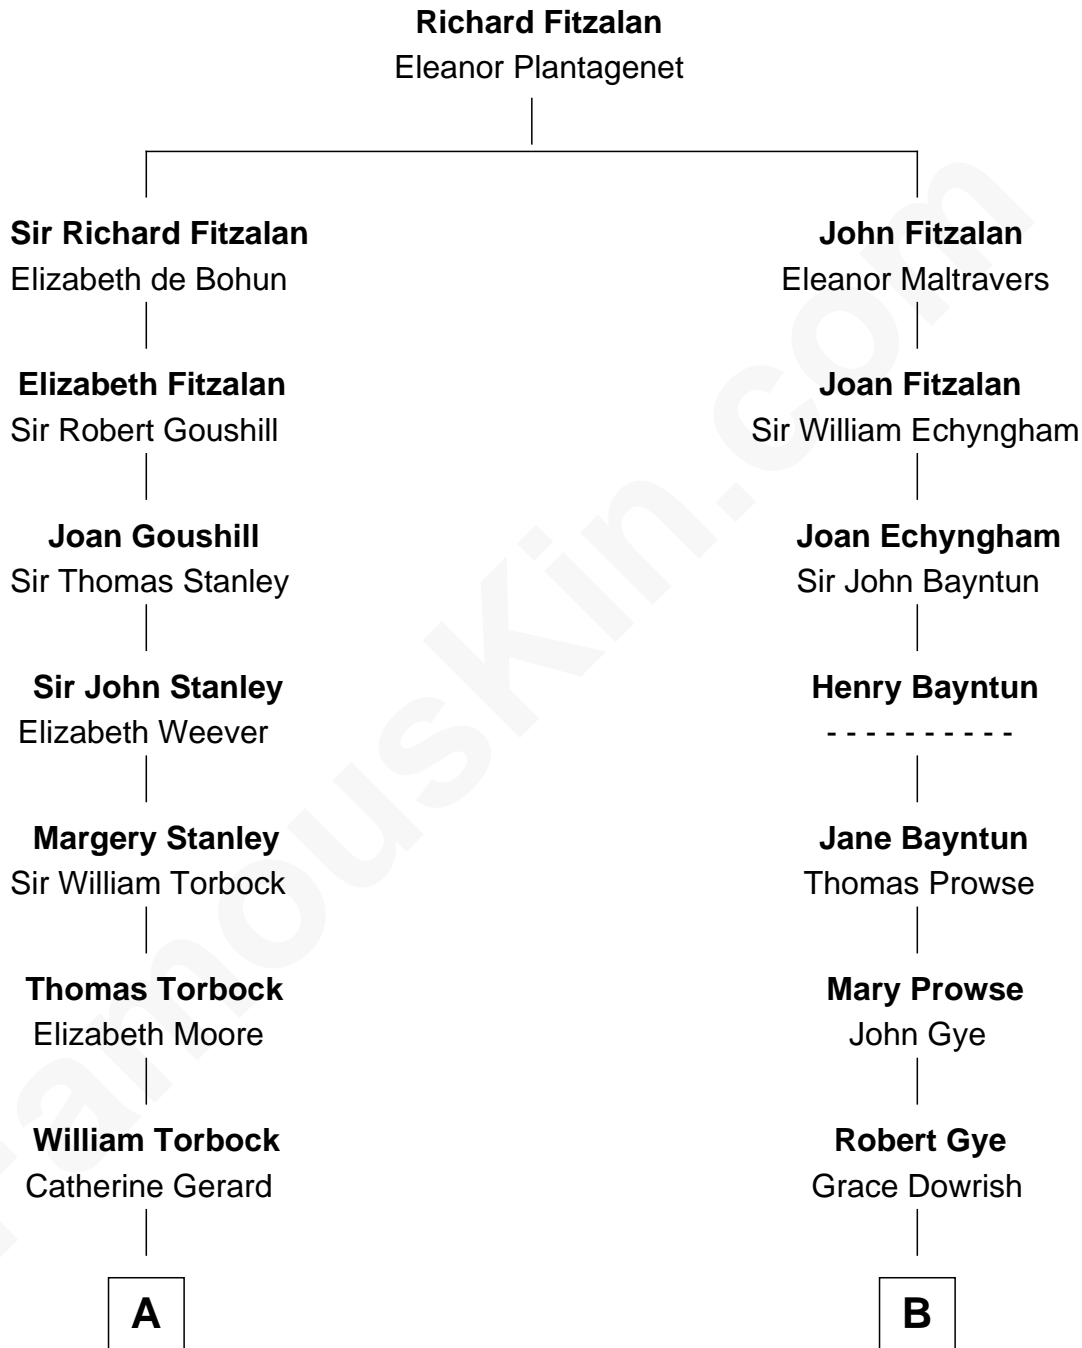

FamousKin.com Relationship Chart of

Juliette Gordon Low
Founder of the Girl Scouts

17th cousin 1 time removed of

Barbara (Pierce) Bush
First Lady of President George H.W. Bush

C

Marvin Pierce
Pauline Robinson

Barbara (Pierce) Bush
First Lady of George H.W. Bush

FamousKin.com