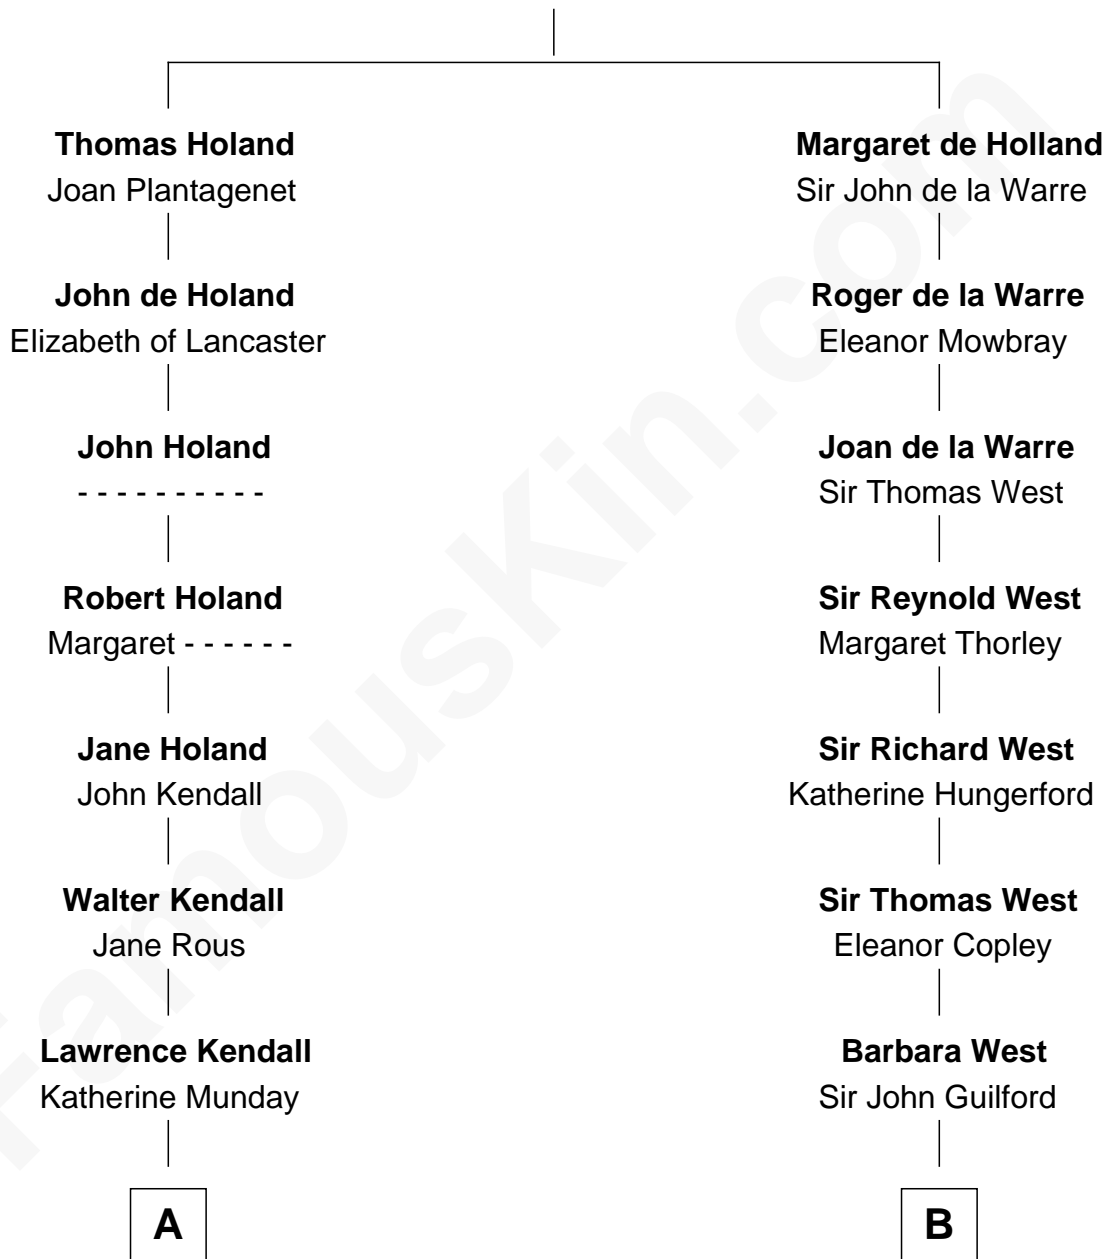

FamousKin.com Relationship Chart of

Juliette Gordon Low
Founder of the Girl Scouts

18th cousin 3 times removed of

George W. Bush
43rd U.S. President

Sir Robert de Holland
Maude la Zouche

C

Eleanor Lytle Kinzie
William Washington Gordon

Juliette Gordon Low
Founder of the Girl Scouts

D

Harriet Eleanor Fay
Rev. James Smith Bush

Samuel Prescott Bush
Flora Sheldon

Prescott Sheldon Bush
Dorothy Wear Walker

George Herbert Walker Bush
Barbara Pierce