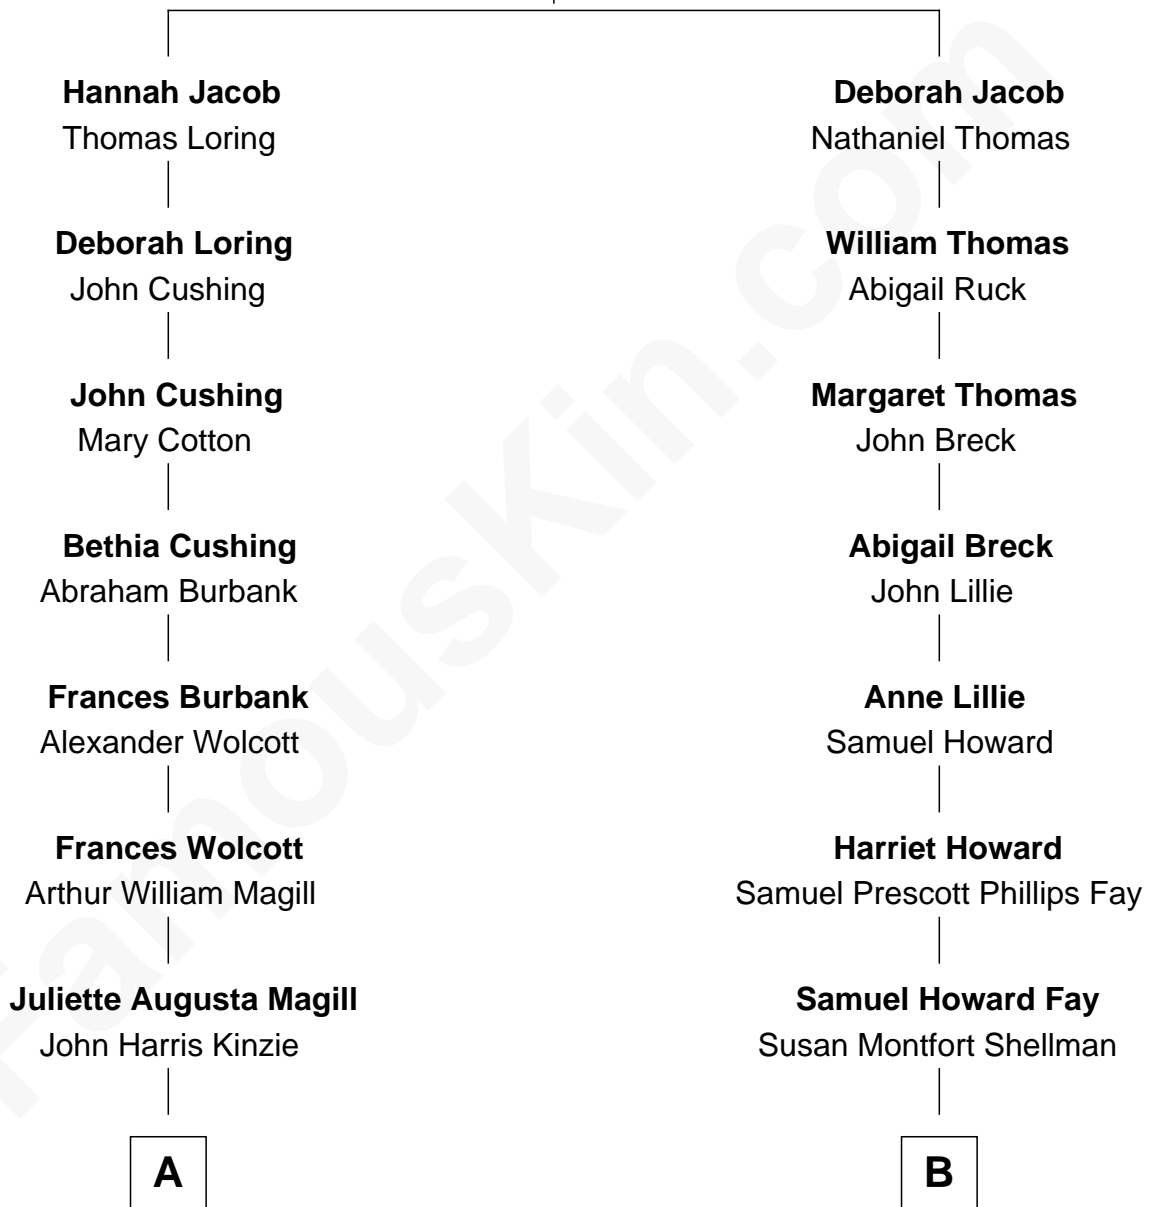

# FamousKin.com Relationship Chart of

**Juliette Gordon Low**  
*Founder of the Girl Scouts*

8th cousin 3 times removed of

**George W. Bush**  
*43rd U.S. President*

**Nicholas Jacob**  
Mary Gilman

**A**

**Eleanor Lytle Kinzie**  
William Washington Gordon

**Juliette Gordon Low**  
*Founder of the Girl Scouts*

**B**

**Harriet Eleanor Fay**  
Rev. James Smith Bush

**Samuel Prescott Bush**  
Flora Sheldon

**Prescott Sheldon Bush**  
Dorothy Wear Walker

**George Herbert Walker Bush**  
Barbara Pierce

**George W. Bush**  
*43rd U.S. President*

FamousKin.com