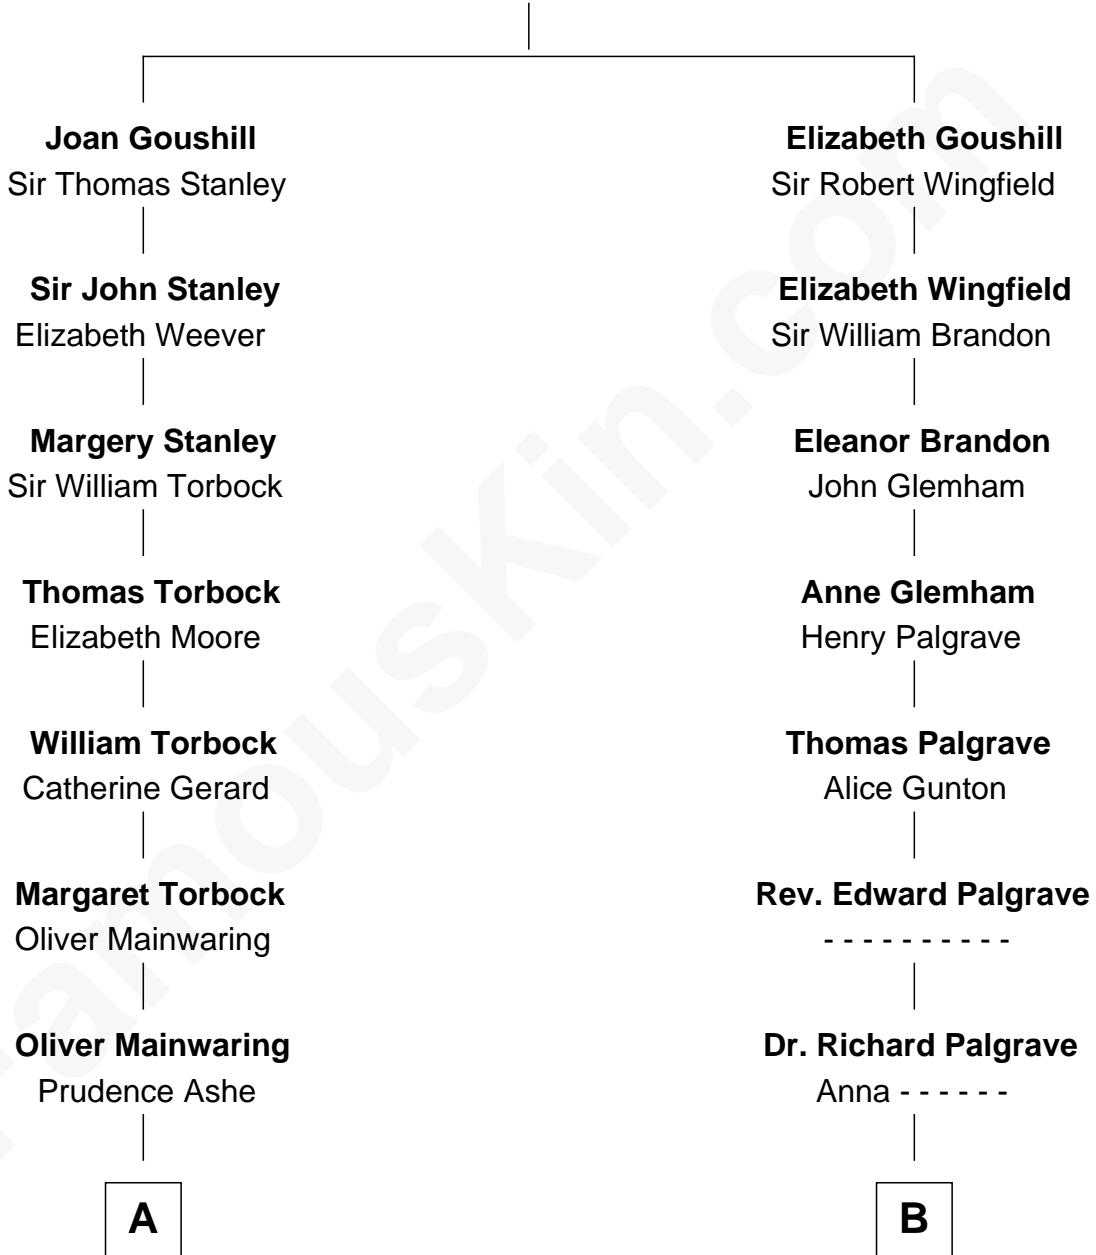

FamousKin.com
Relationship Chart of
Juliette Gordon Low
Founder of the Girl Scouts

15th cousin 4 times removed of

George W. Bush
43rd U.S. President

Sir Robert Goushill
 Elizabeth Fitzalan

C

Prescott Sheldon Bush

Dorothy Wear Walker

George Herbert Walker Bush

Barbara Pierce

George W. Bush

43rd U.S. President

FamousKin.com