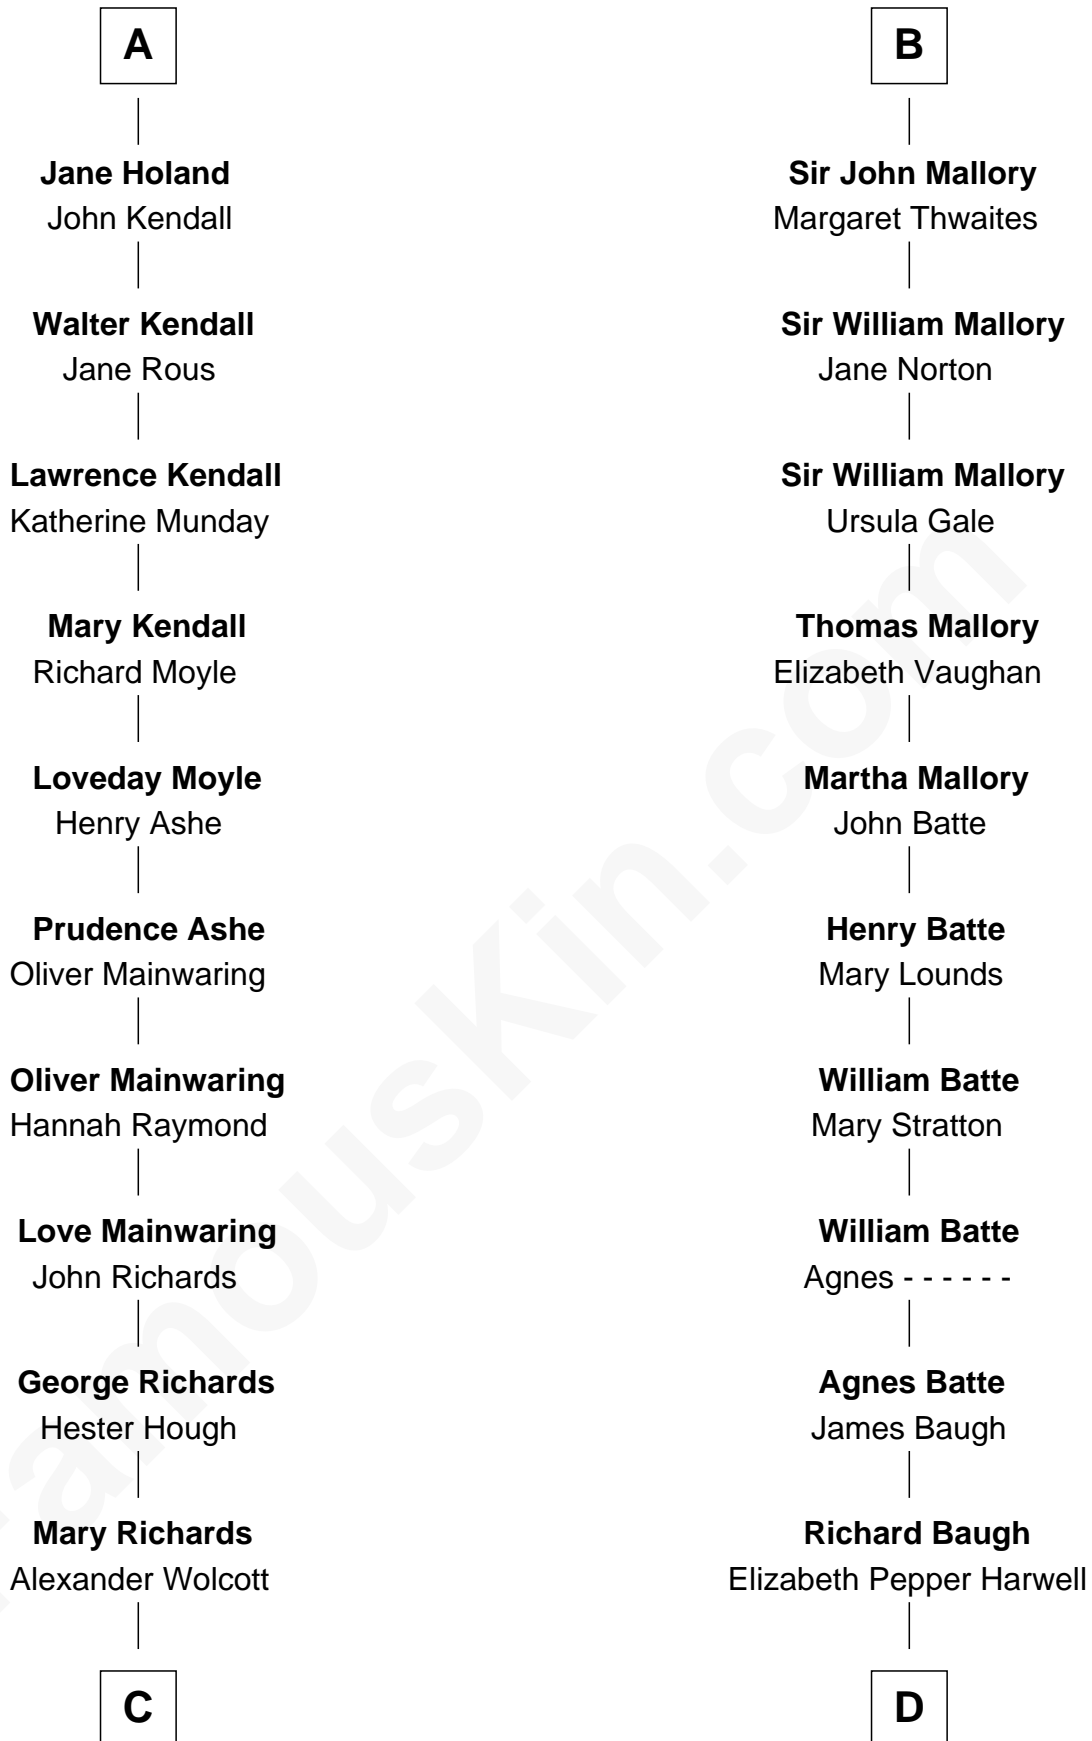

# FamousKin.com Relationship Chart of

**Juliette Gordon Low**  
*Founder of the Girl Scouts*

20th cousin 1 time removed of

**Judy Garland**  
*Singer and Movie Actress*

**C**

**Alexander Wolcott**

Frances Burbank

**Frances Wolcott**

Arthur William Magill

**Juliette Augusta Magill**

John Harris Kinzie

**Eleanor Lytle Kinzie**

William Washington Gordon

**Juliette Gordon Low**

*Founder of the Girl Scouts*

**D**

**John Aldridge Baugh**

Mary Ann Marable

**Elizabeth Baugh**

William Tecumseh Gumm

**Francis Avent Gumm**

Ethel Marian Milne

**Judy Garland**