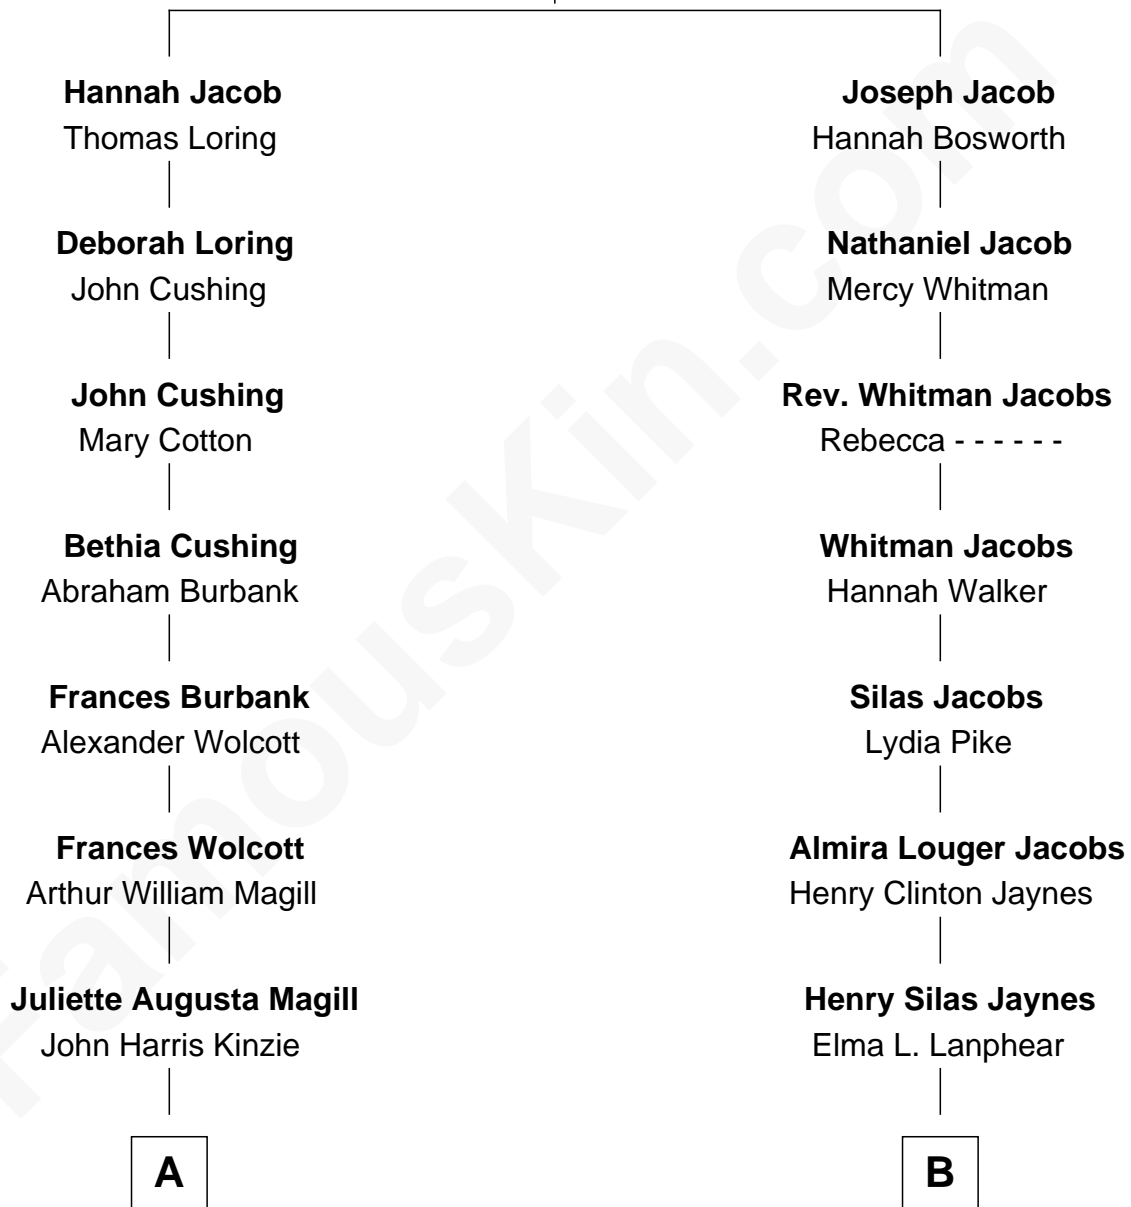

FamousKin.com Relationship Chart of

Juliette Gordon Low
Founder of the Girl Scouts

8th cousin of

Henry Fonda
Movie Actor

Nicholas Jacob
Mary Gilman

A

Eleanor Lytle Kinzie
William Washington Gordon

Juliette Gordon Low
Founder of the Girl Scouts

B

Herberta Elma Jaynes
William Brace Fonda

Henry Fonda
Movie Actor

FamousKin.com