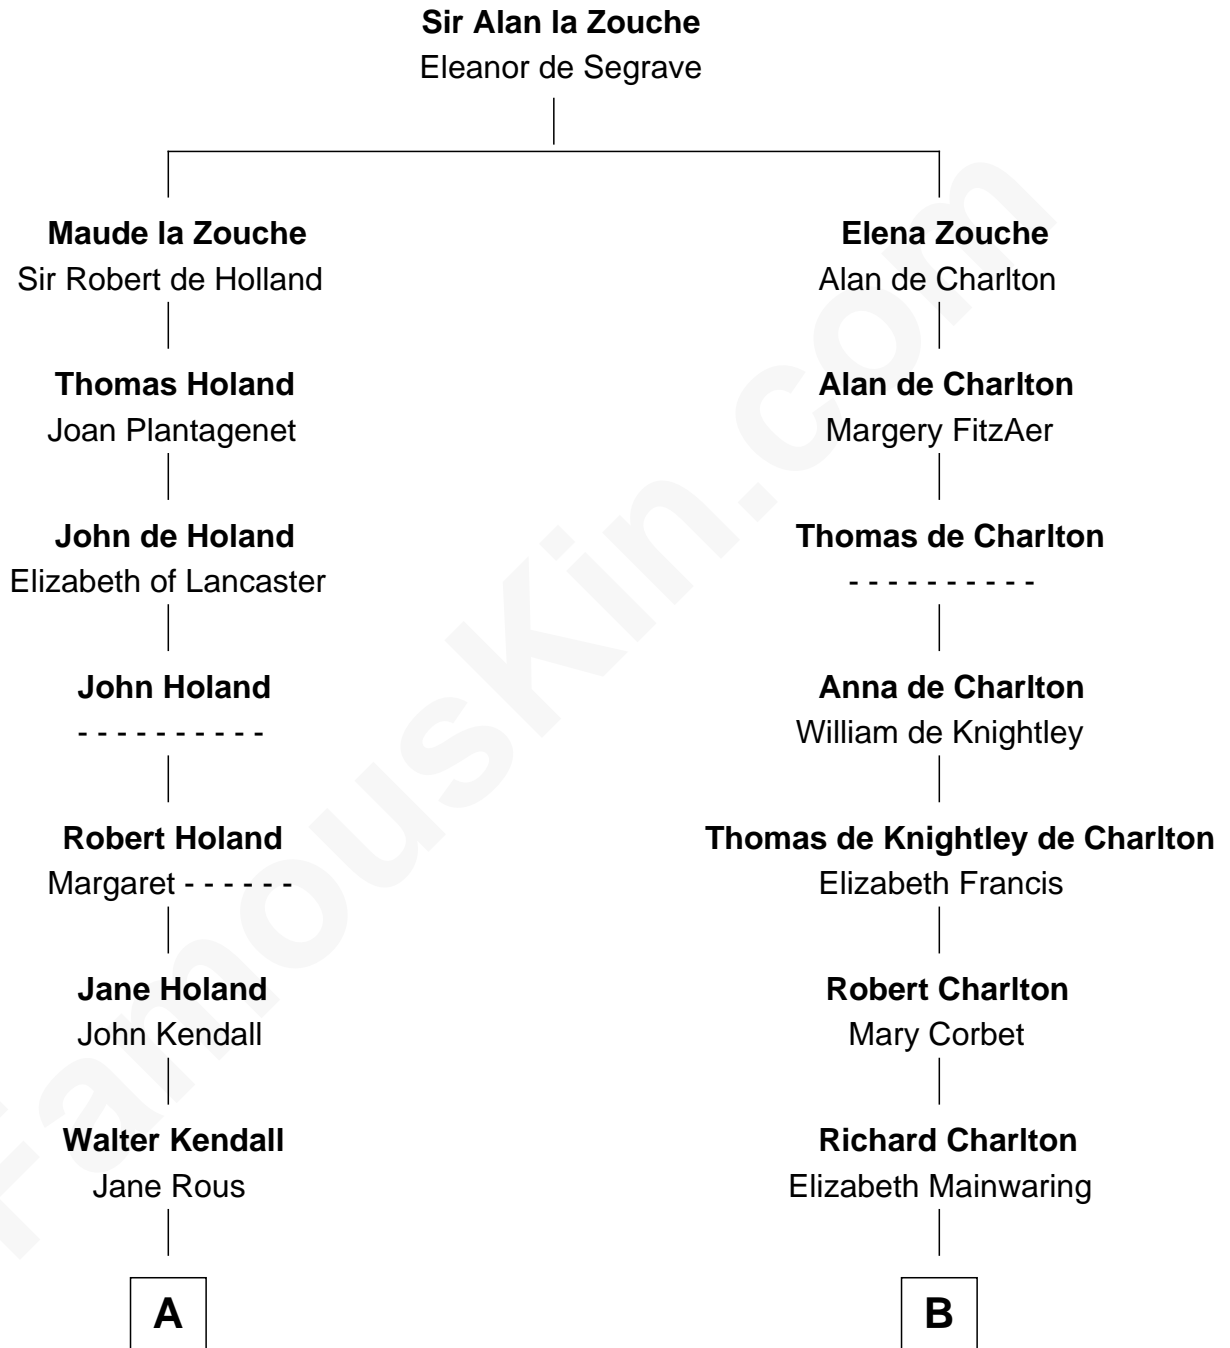

FamousKin.com
Relationship Chart of
Juliette Gordon Low
Founder of the Girl Scouts

19th cousin 2 times removed of

Bette Davis
Movie Actress

C

Juliette Augusta Magill

John Harris Kinzie

Eleanor Lytle Kinzie

William Washington Gordon

Juliette Gordon Low

Founder of the Girl Scouts

D

Benjamin W. Bailey

Latta Hopkins

Harriet Jane Bailey

Charles Otis Thompson

Harriet Eugenia Thompson

William Aaron Favor

Ruth Augusta Favor

Harlow Morrell Davis

Bette Davis

Movie Actress