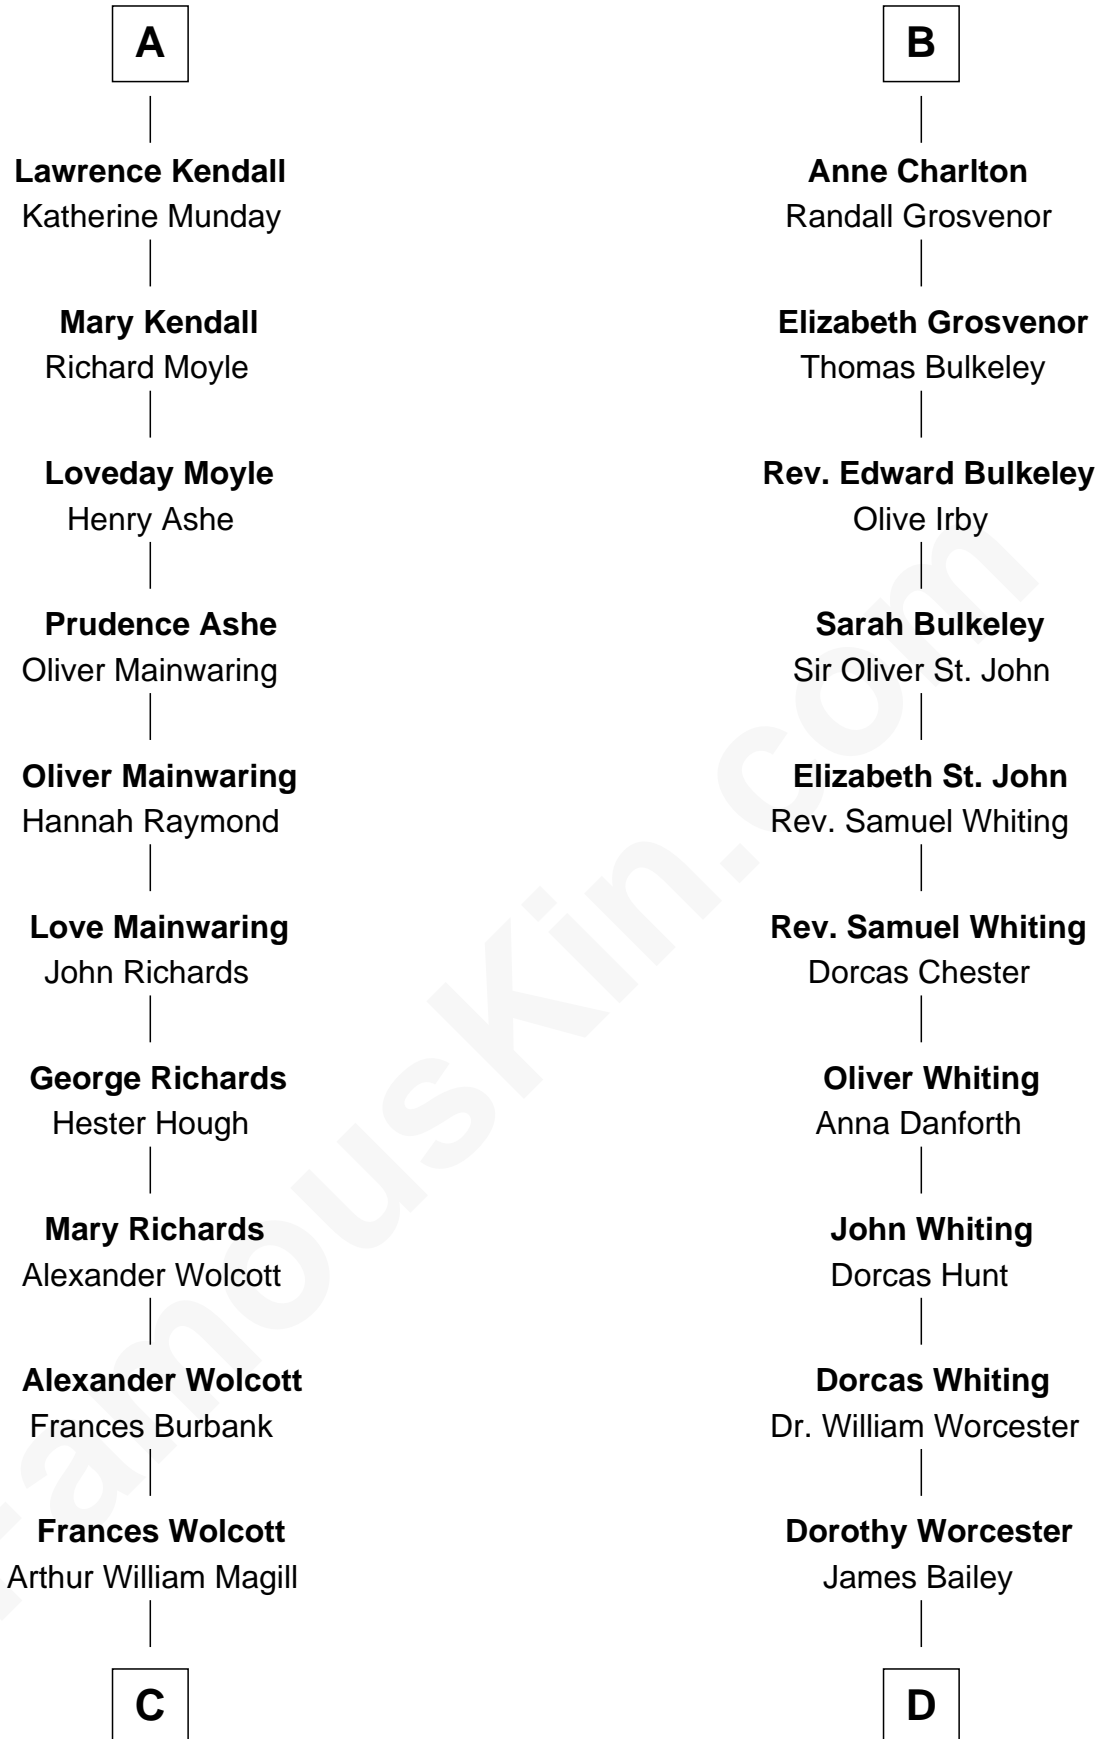

FamousKin.com
Relationship Chart of
Juliette Gordon Low
Founder of the Girl Scouts

19th cousin 2 times removed of

Bette Davis
Movie Actress

C

Juliette Augusta Magill

John Harris Kinzie

Eleanor Lytle Kinzie

William Washington Gordon

Juliette Gordon Low

Founder of the Girl Scouts

D

Benjamin W. Bailey

Latta Hopkins

Harriet Jane Bailey

Charles Otis Thompson

Harriet Eugenia Thompson

William Aaron Favor

Ruth Augusta Favor

Harlow Morrell Davis

Bette Davis

Movie Actress