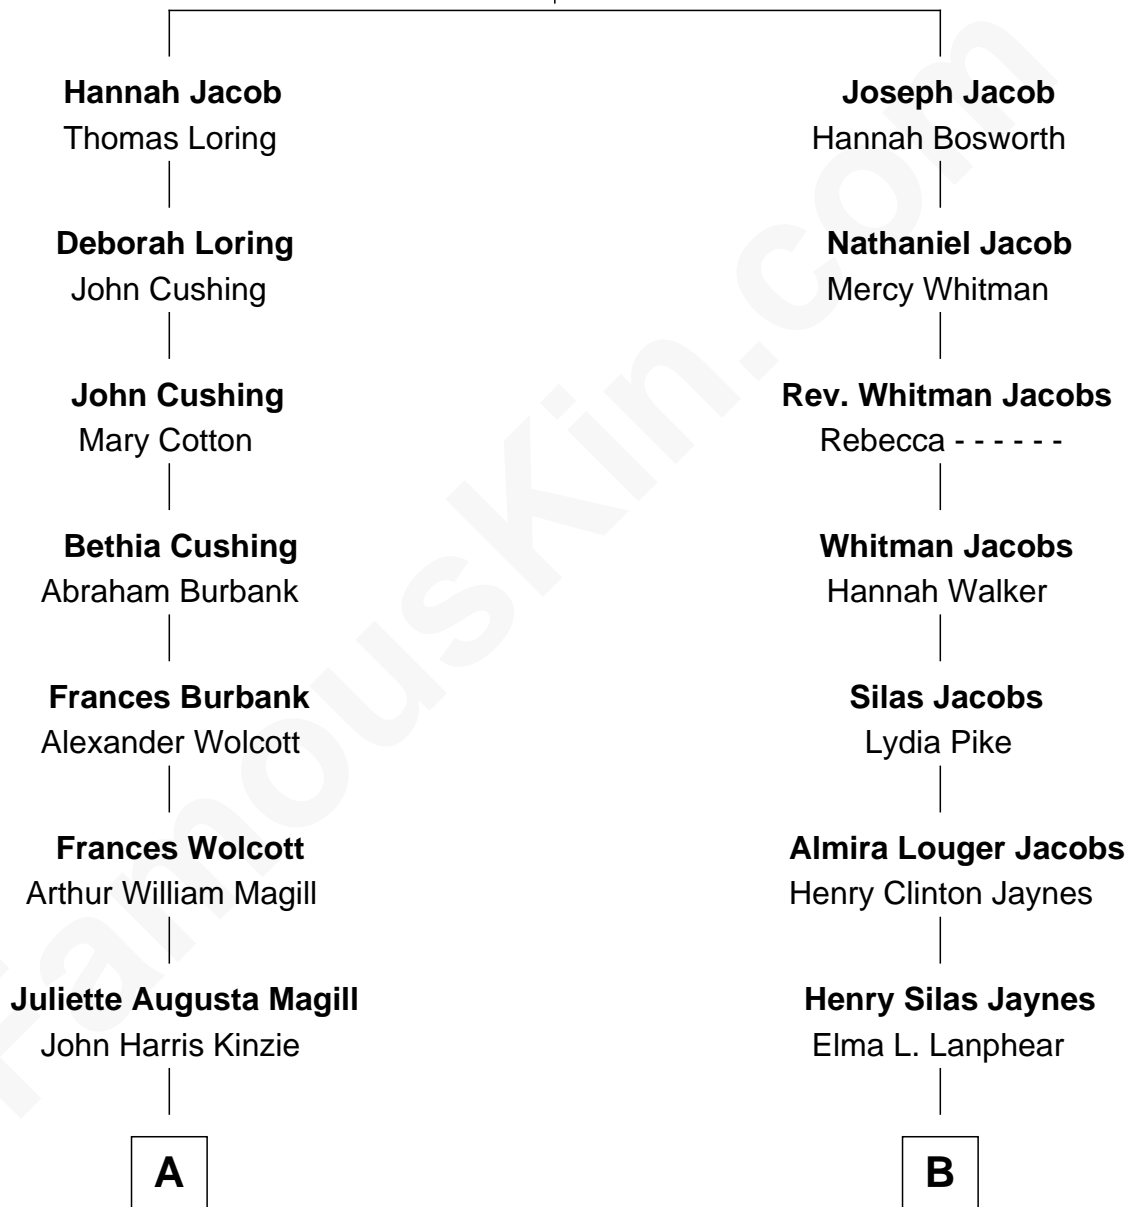

FamousKin.com Relationship Chart of

Juliette Gordon Low
Founder of the Girl Scouts

8th cousin 1 time removed of

Jane Fonda
Movie Actress

Nicholas Jacob
Mary Gilman

A

Eleanor Lytle Kinzie
William Washington Gordon

Juliette Gordon Low
Founder of the Girl Scouts

B

Herberta Elma Jaynes
William Brace Fonda

Henry Jaynes Fonda
Frances Ford Seymour

Jane Fonda
Movie Actress

FamousKin.com