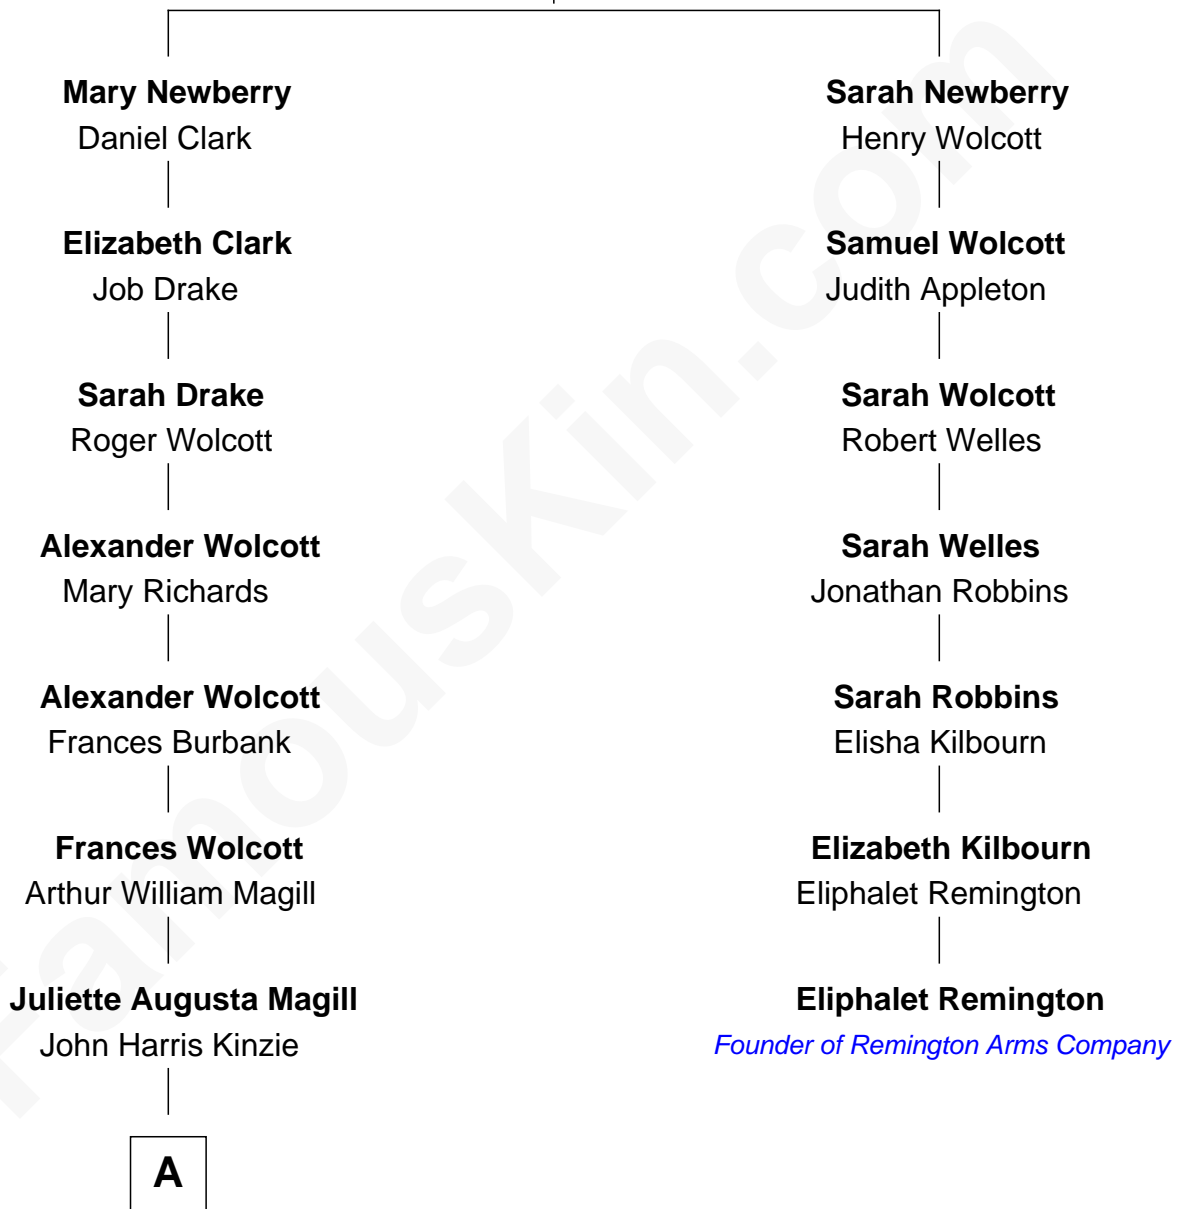

# FamousKin.com Relationship Chart of

**Juliette Gordon Low**  
*Founder of the Girl Scouts*

6th cousin 2 times removed of

**Eliphalet Remington**  
*Founder of Remington Arms Company*

**Thomas Newberry**  
Joan Dabinott

**A**

—  
**Eleanor Lytle Kinzie**  
William Washington Gordon

—  
**Juliette Gordon Low**  
*Founder of the Girl Scouts*

FamousKin.com