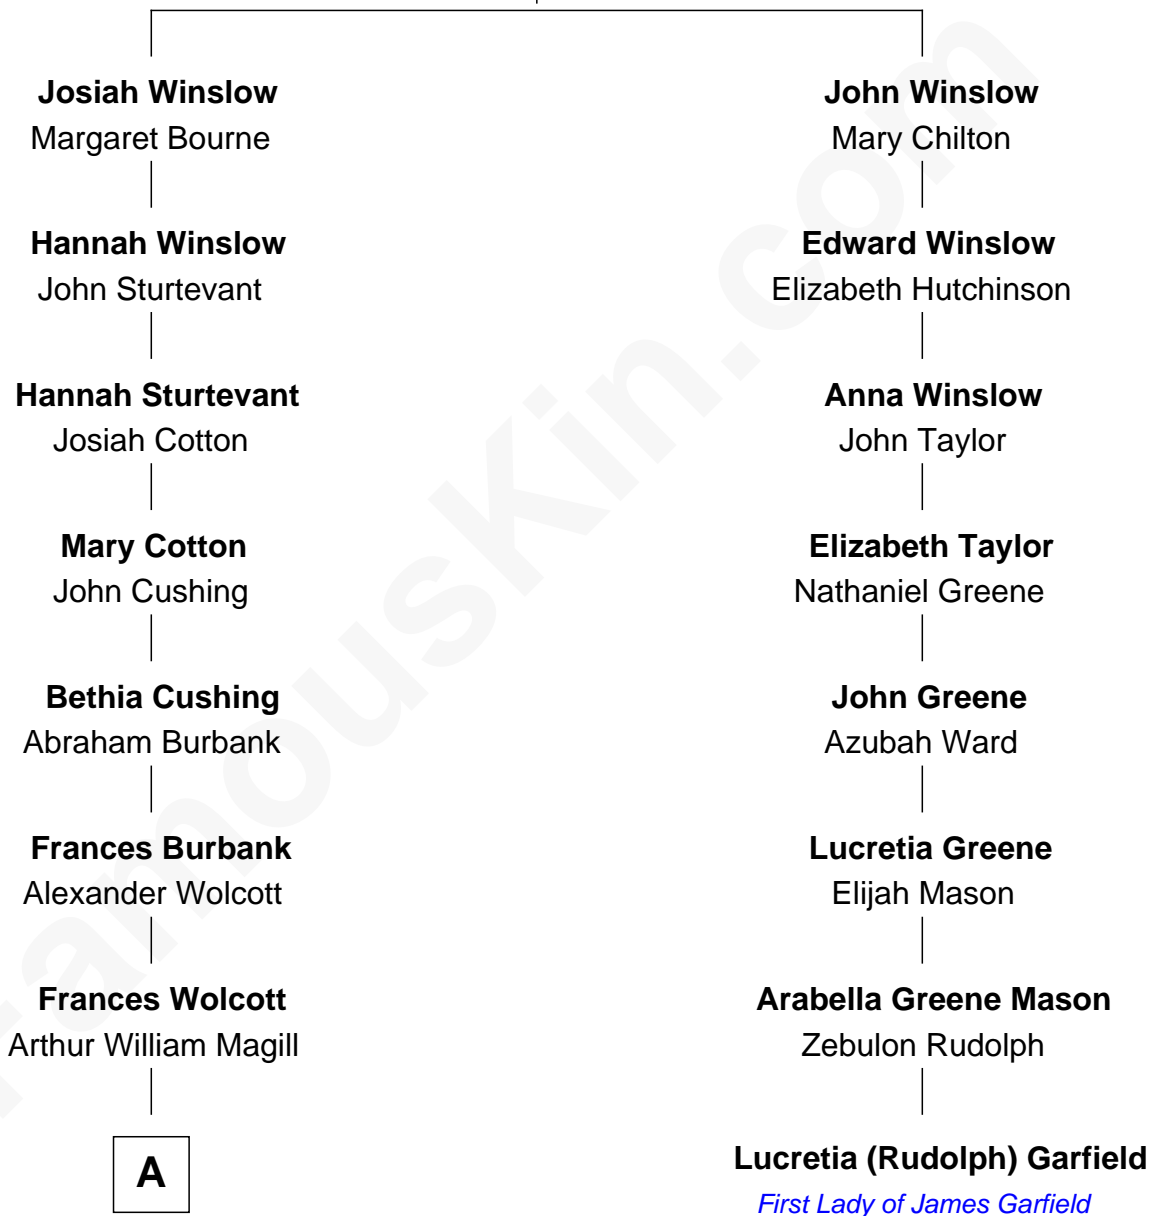

FamousKin.com Relationship Chart of

Juliette Gordon Low
Founder of the Girl Scouts

7th cousin 2 times removed of

Lucretia (Rudolph) Garfield
First Lady of President James Garfield

Edward Winslow
Magdalen Oliver

A

Juliette Augusta Magill

John Harris Kinzie

Eleanor Lytle Kinzie

William Washington Gordon

Juliette Gordon Low

Founder of the Girl Scouts

FamousKin.com