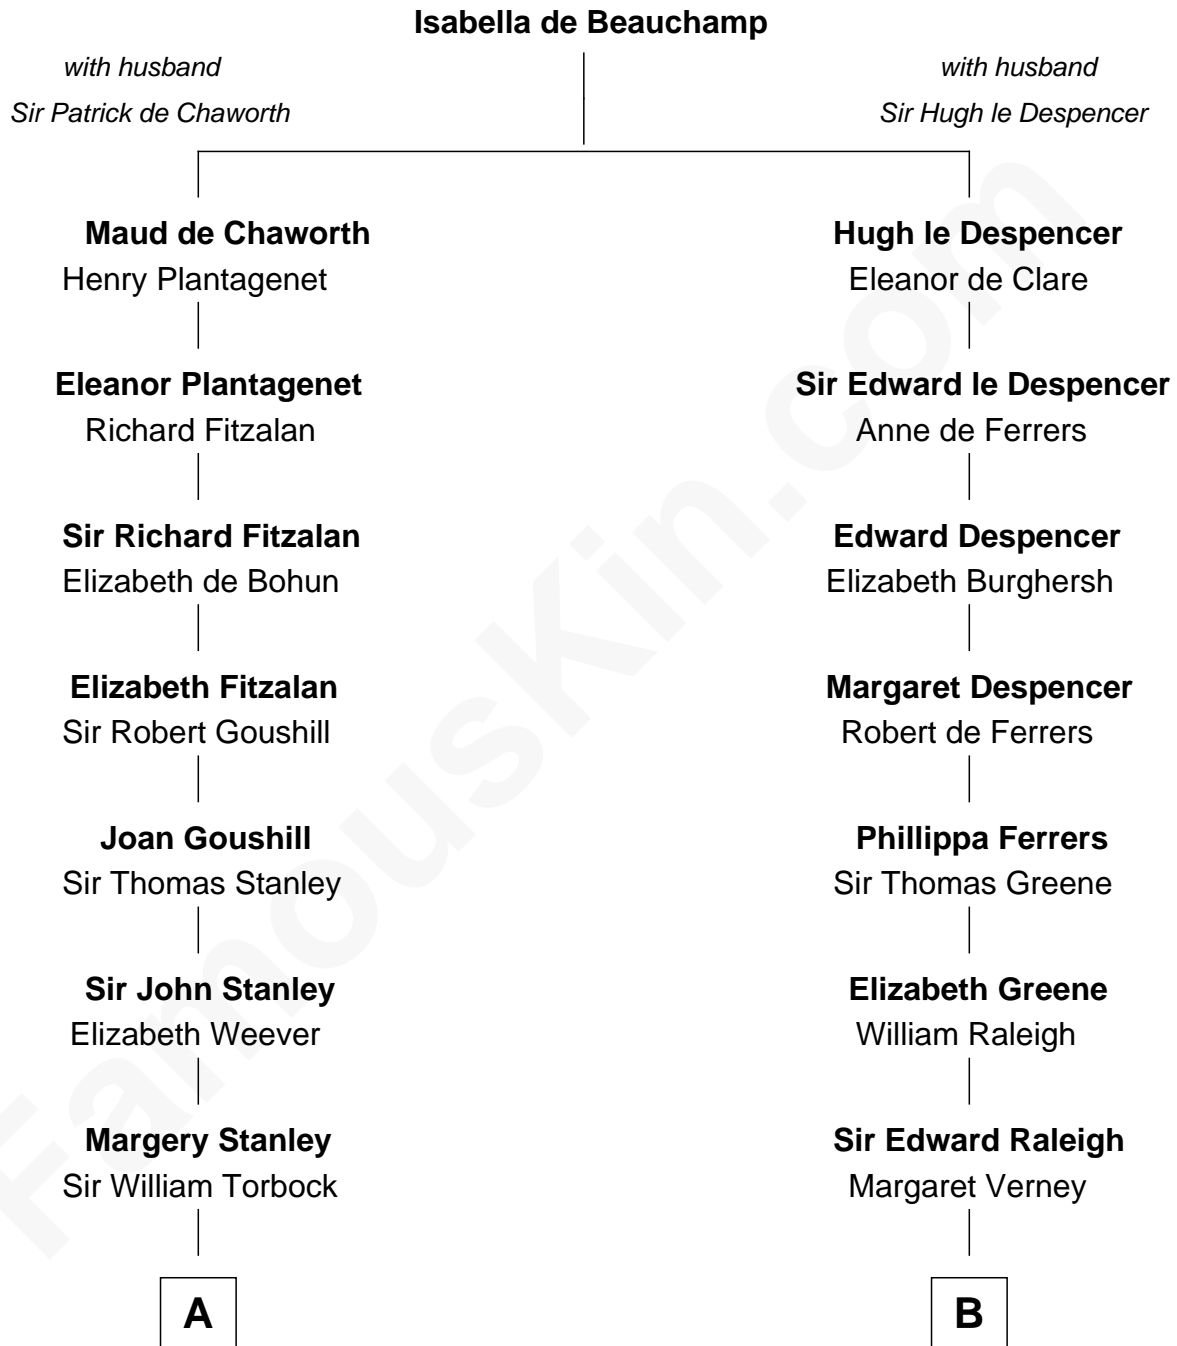

FamousKin.com Relationship Chart of

Juliette Gordon Low
Founder of the Girl Scouts

18th cousin 1 time removed of

Lucretia (Rudolph) Garfield
First Lady of President James Garfield

C

Juliette Augusta Magill

John Harris Kinzie

Eleanor Lytle Kinzie

William Washington Gordon

Juliette Gordon Low

Founder of the Girl Scouts

D

Arabella Greene Mason

Zebulon Rudolph