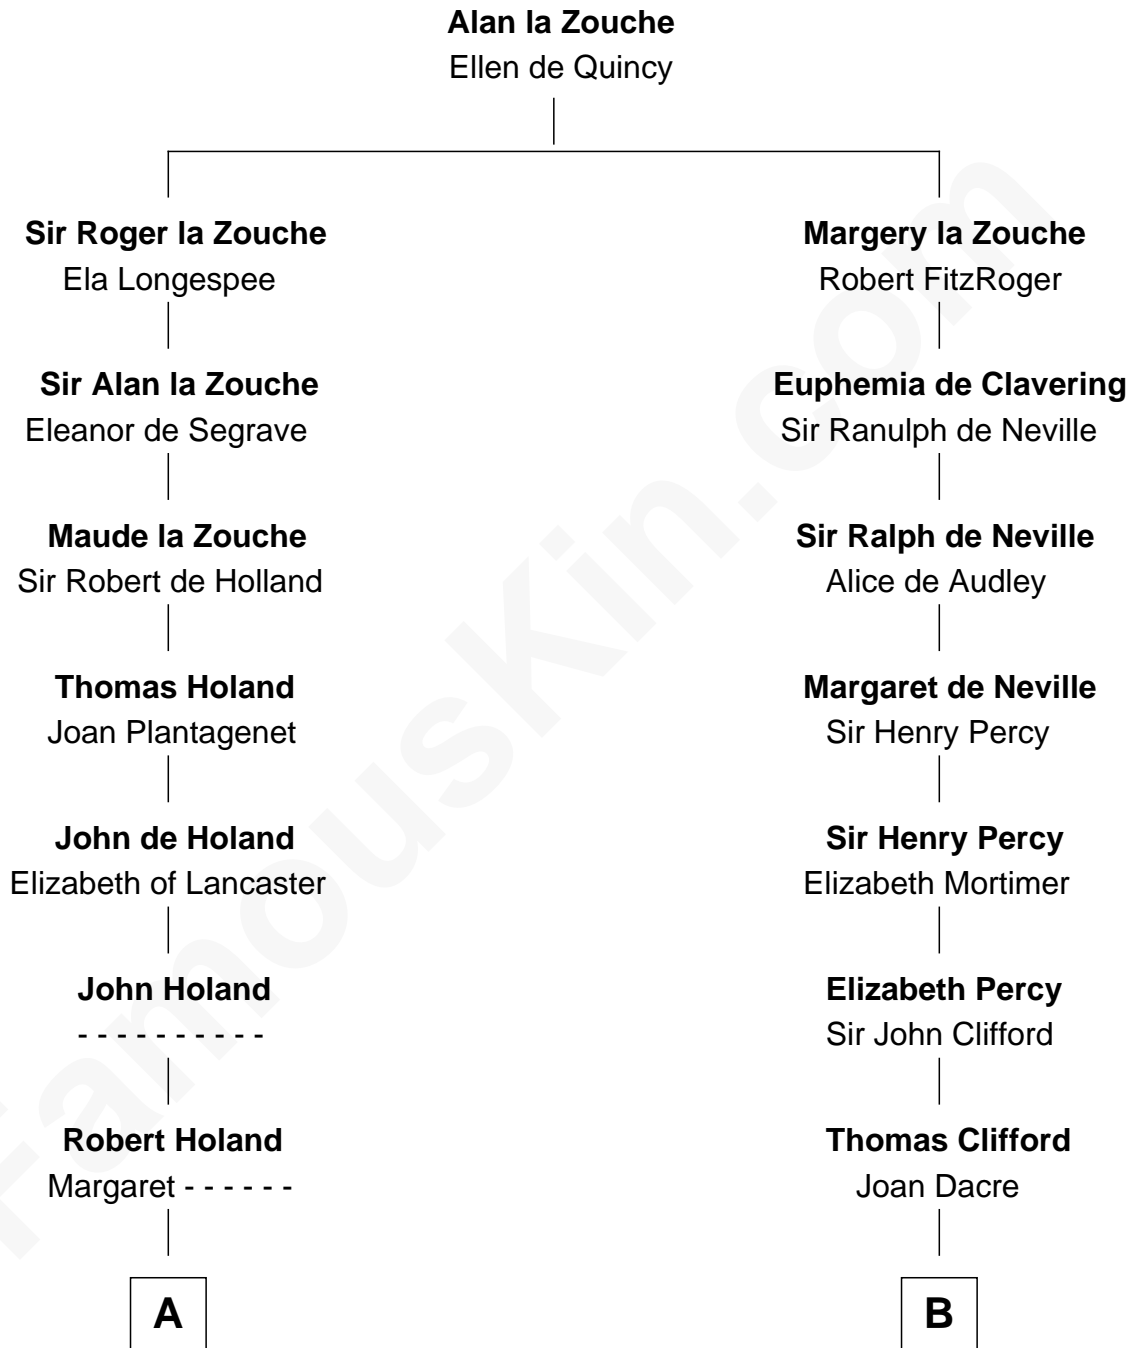

FamousKin.com Relationship Chart of

Juliette Gordon Low
Founder of the Girl Scouts

MAYFLOWER

13th cousin 8 times removed of

Richard More

(c1614 - c1696) Mayflower passenger 1620

C

—
Alexander Wolcott

Frances Burbank

—
Frances Wolcott

Arthur William Magill

—
Juliette Augusta Magill

John Harris Kinzie

—
Eleanor Lytle Kinzie

William Washington Gordon

—
Juliette Gordon Low