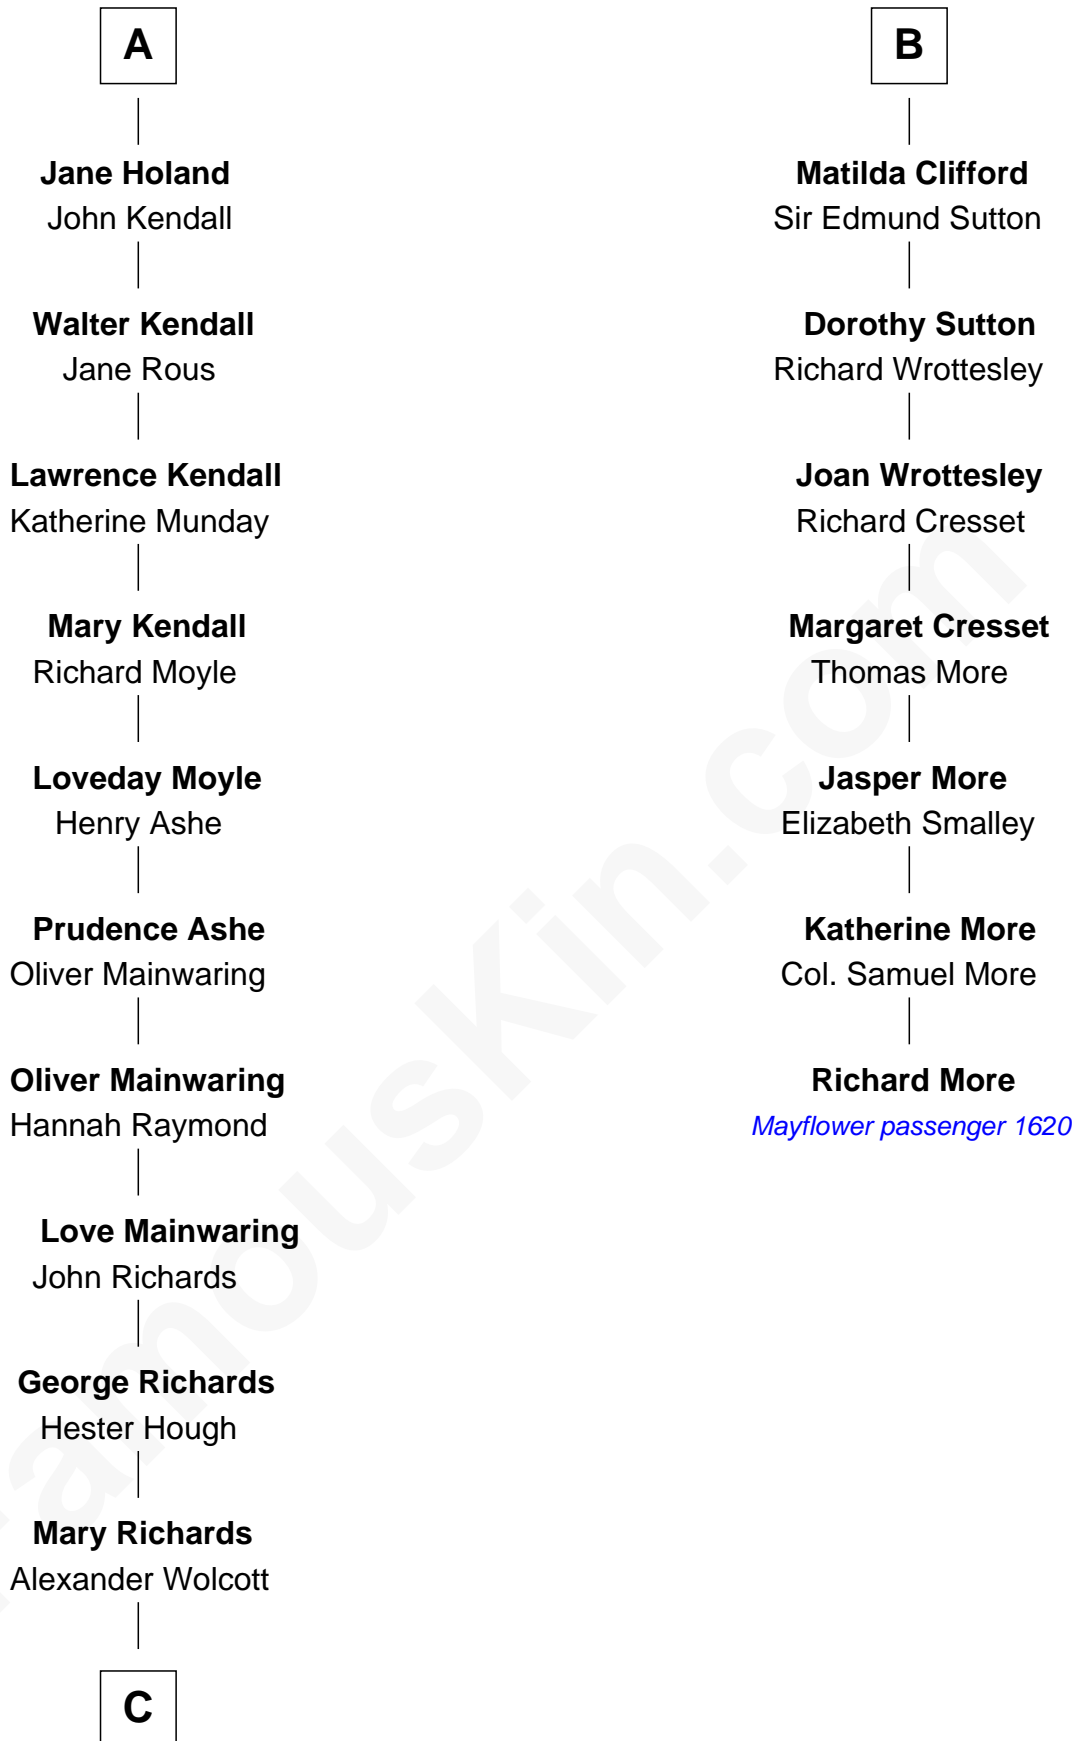

FamousKin.com Relationship Chart of

Juliette Gordon Low
Founder of the Girl Scouts

MAYFLOWER

13th cousin 8 times removed of

Richard More

(c1614 - c1696) Mayflower passenger 1620

C

—
Alexander Wolcott

Frances Burbank

—
Frances Wolcott

Arthur William Magill

—
Juliette Augusta Magill

John Harris Kinzie

—
Eleanor Lytle Kinzie

William Washington Gordon

—
Juliette Gordon Low