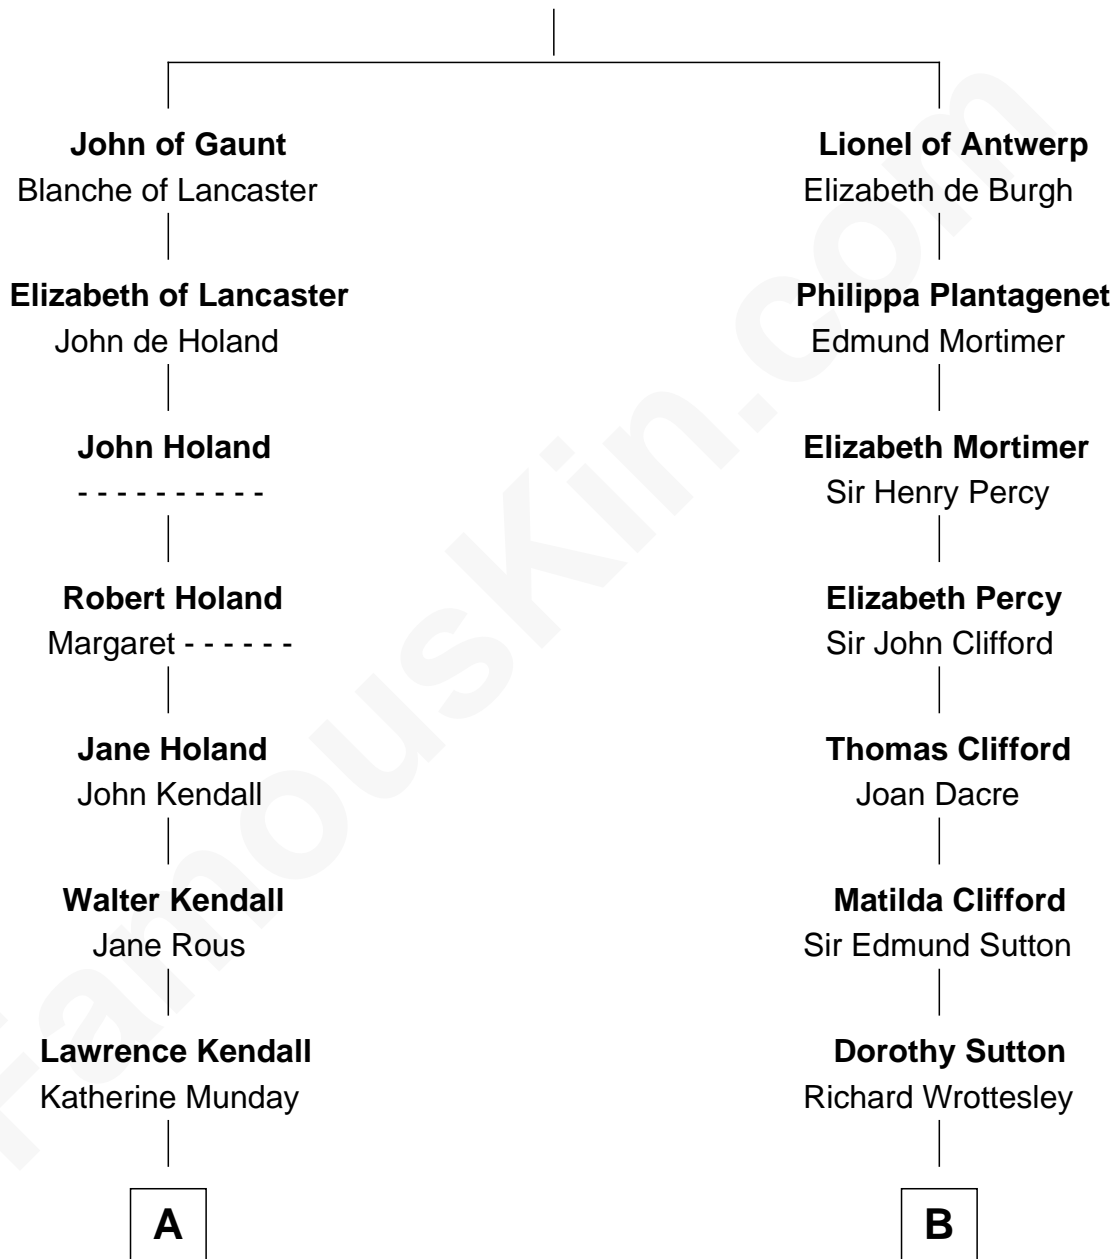

FamousKin.com Relationship Chart of

Juliette Gordon Low
Founder of the Girl Scouts

11th cousin 7 times removed of

Richard More
(c1614 - c1696) Mayflower passenger 1620

MAYFLOWER

Edward III, King of England
Philippa of Hainault

C

Eleanor Lytle Kinzie
William Washington Gordon

Juliette Gordon Low
Founder of the Girl Scouts

FamousKin.com