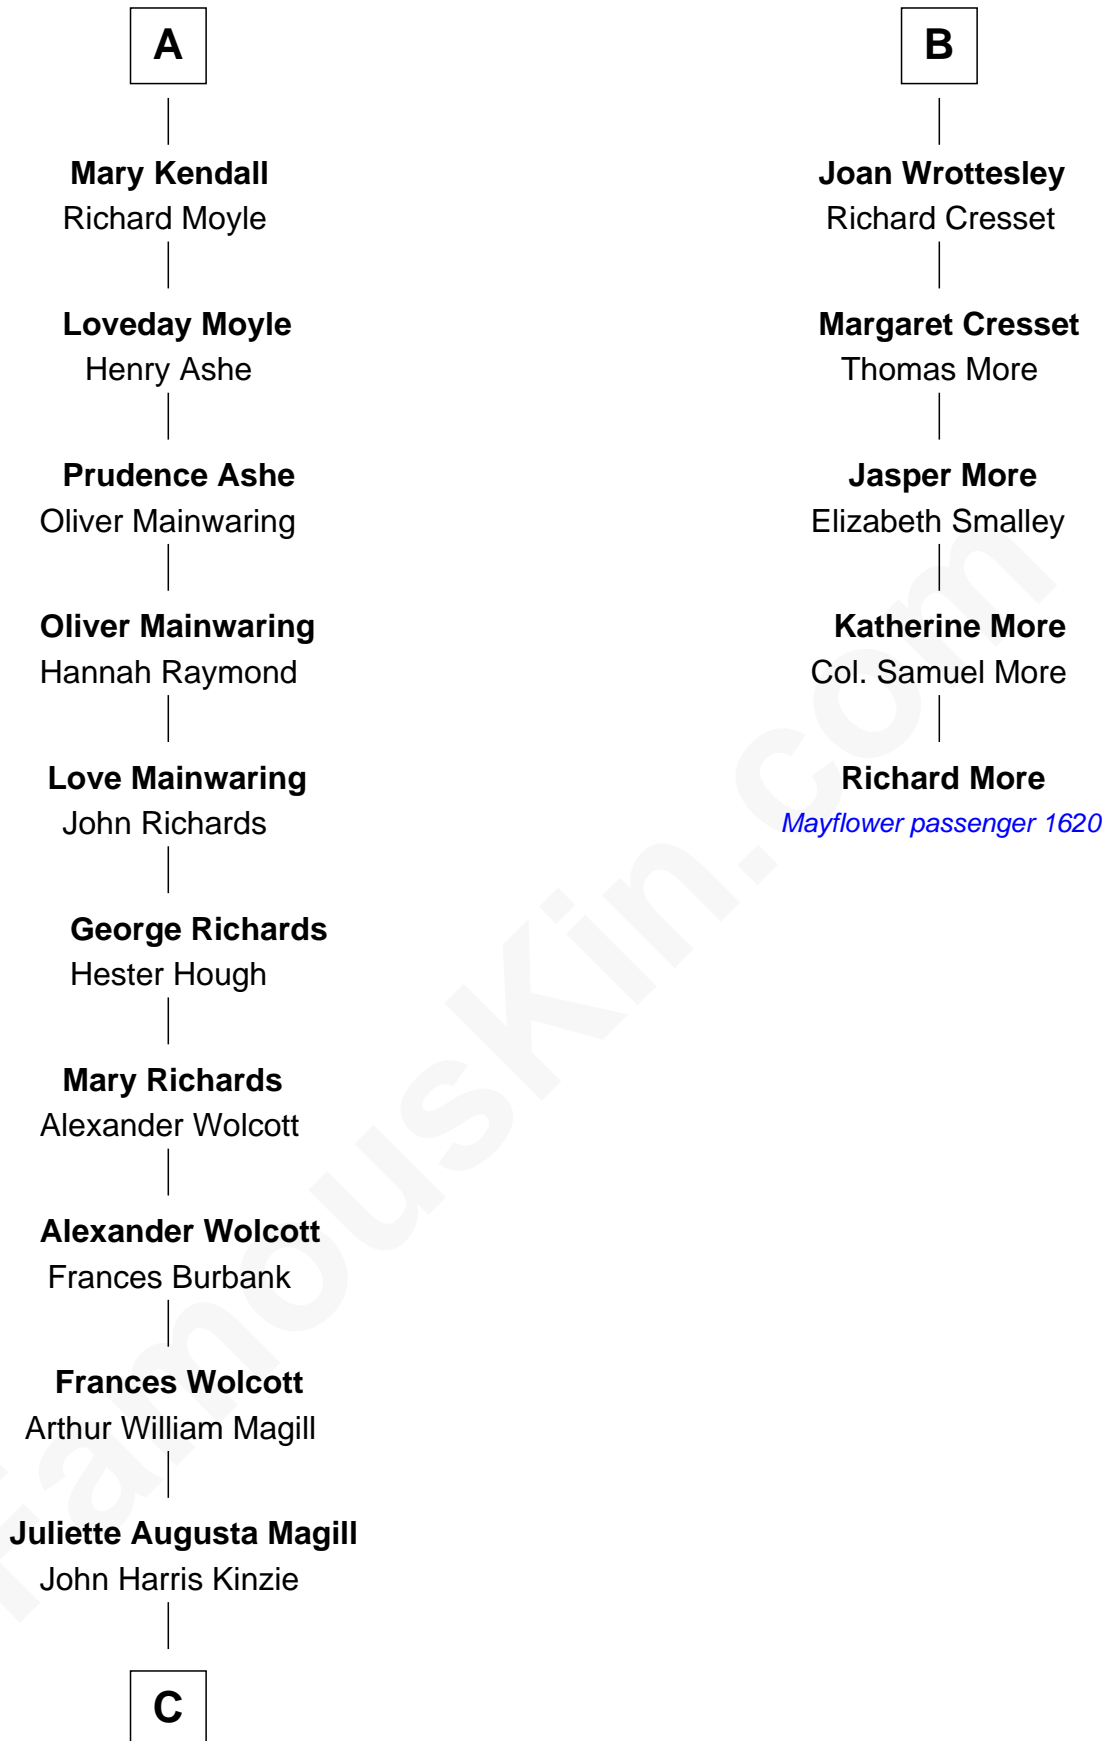

FamousKin.com Relationship Chart of

Juliette Gordon Low
Founder of the Girl Scouts

11th cousin 7 times removed of

Richard More
(c1614 - c1696) Mayflower passenger 1620

MAYFLOWER

Edward III, King of England
Philippa of Hainault

C

Eleanor Lytle Kinzie
William Washington Gordon

Juliette Gordon Low
Founder of the Girl Scouts

FamousKin.com