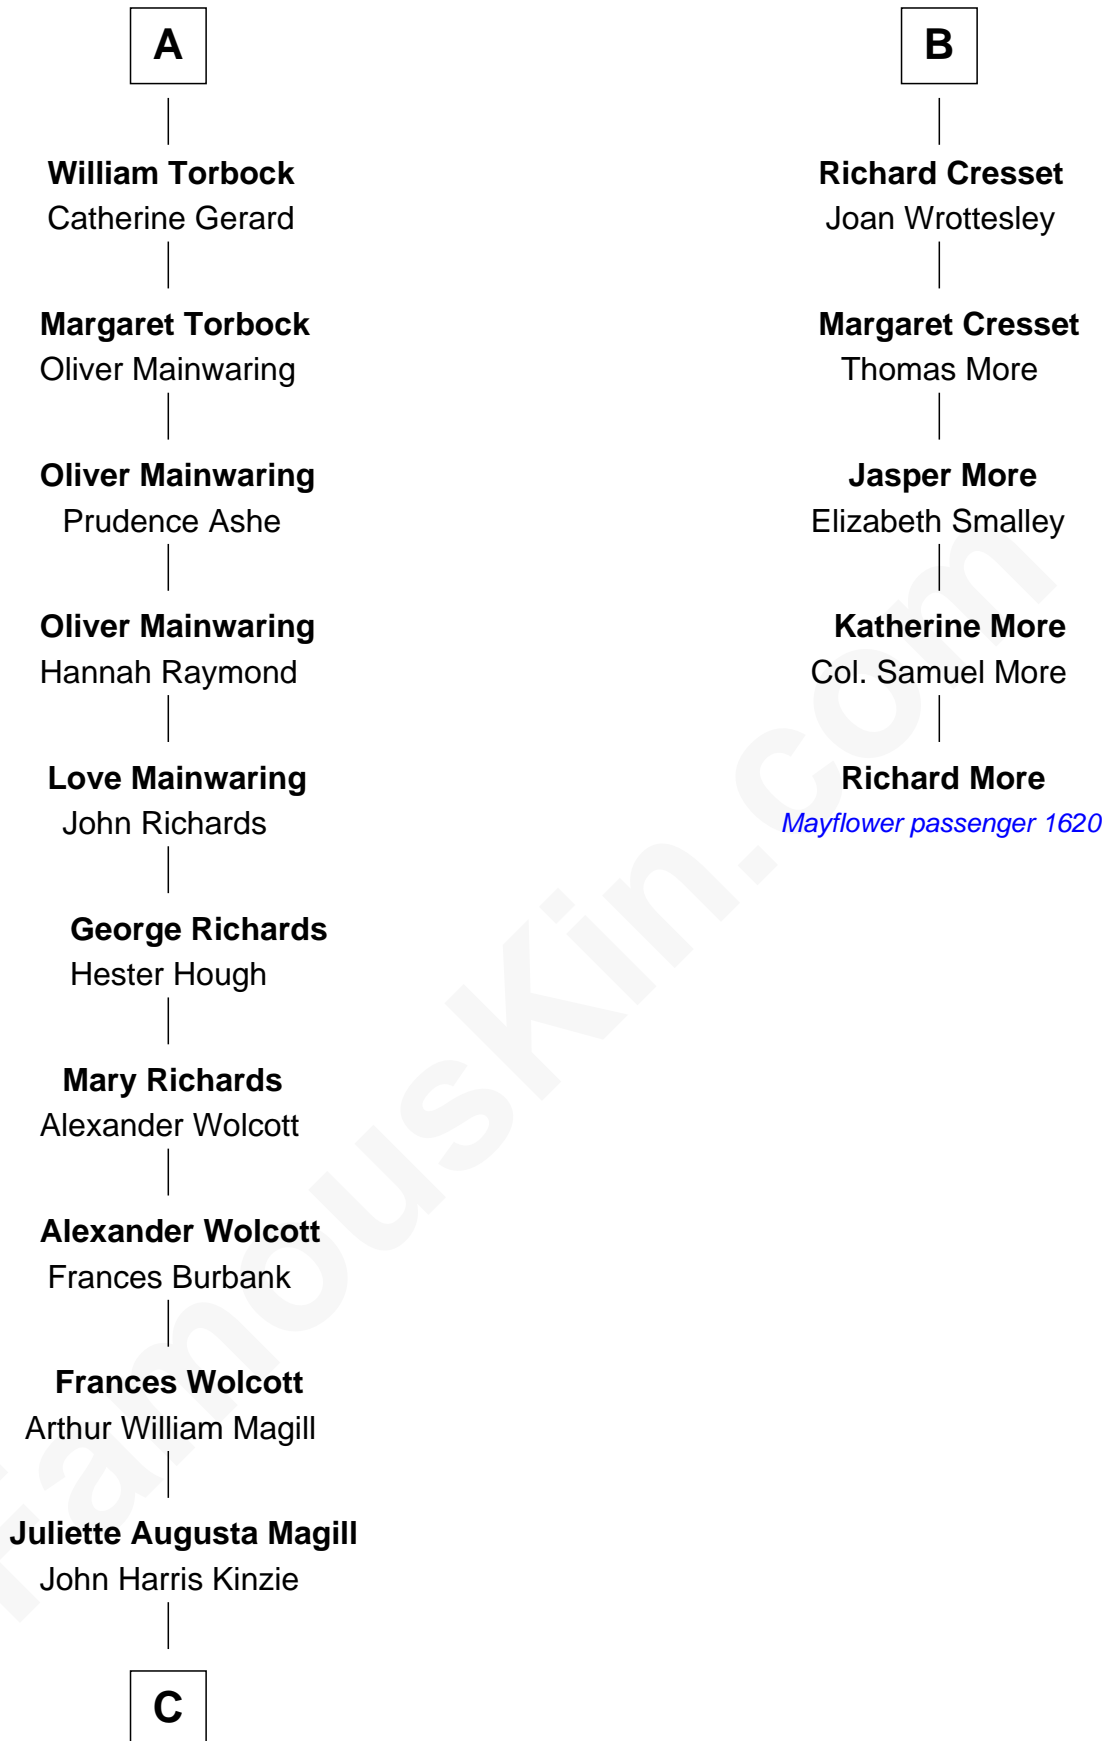

# FamousKin.com Relationship Chart of

**Juliette Gordon Low**  
*Founder of the Girl Scouts*

11th cousin 7 times removed of

**Richard More**  
*(c1614 - c1696) Mayflower passenger 1620*

**MAYFLOWER**

**C**

—  
**Eleanor Lytle Kinzie**  
William Washington Gordon

—  
**Juliette Gordon Low**  
*Founder of the Girl Scouts*

FamousKin.com