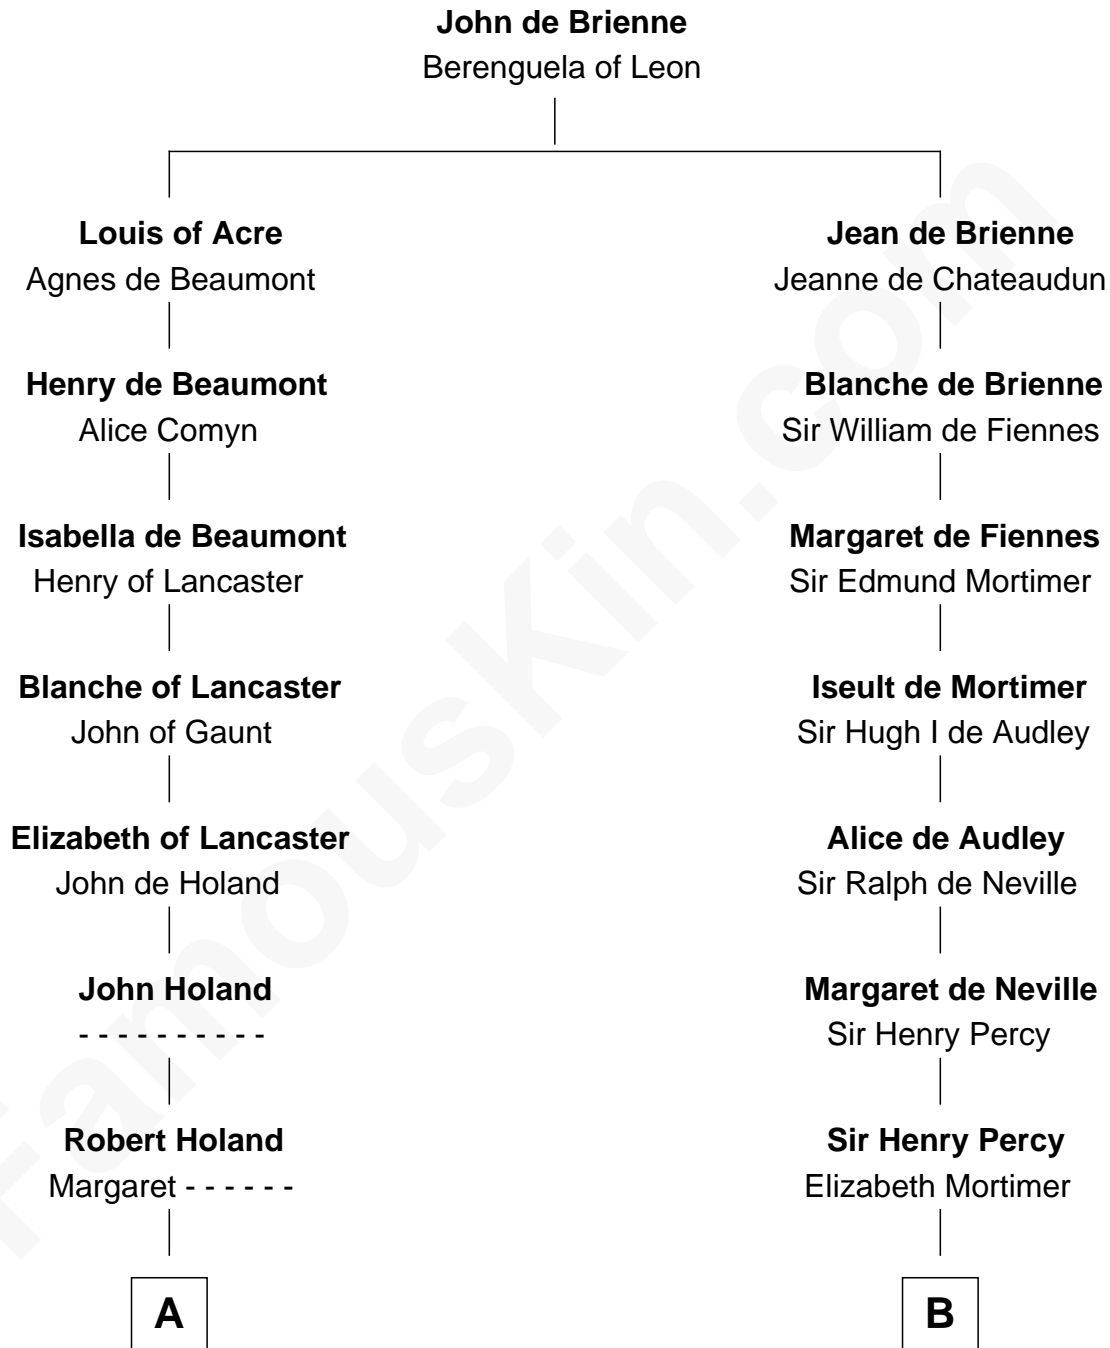

FamousKin.com Relationship Chart of

Juliette Gordon Low
Founder of the Girl Scouts

MAYFLOWER

15th cousin 6 times removed of

Richard More

(c1614 - c1696) Mayflower passenger 1620

C

—
Alexander Wolcott

Frances Burbank

—
Frances Wolcott

Arthur William Magill

—
Juliette Augusta Magill

John Harris Kinzie

—
Eleanor Lytle Kinzie

William Washington Gordon

—
Juliette Gordon Low

Founder of the Girl Scouts