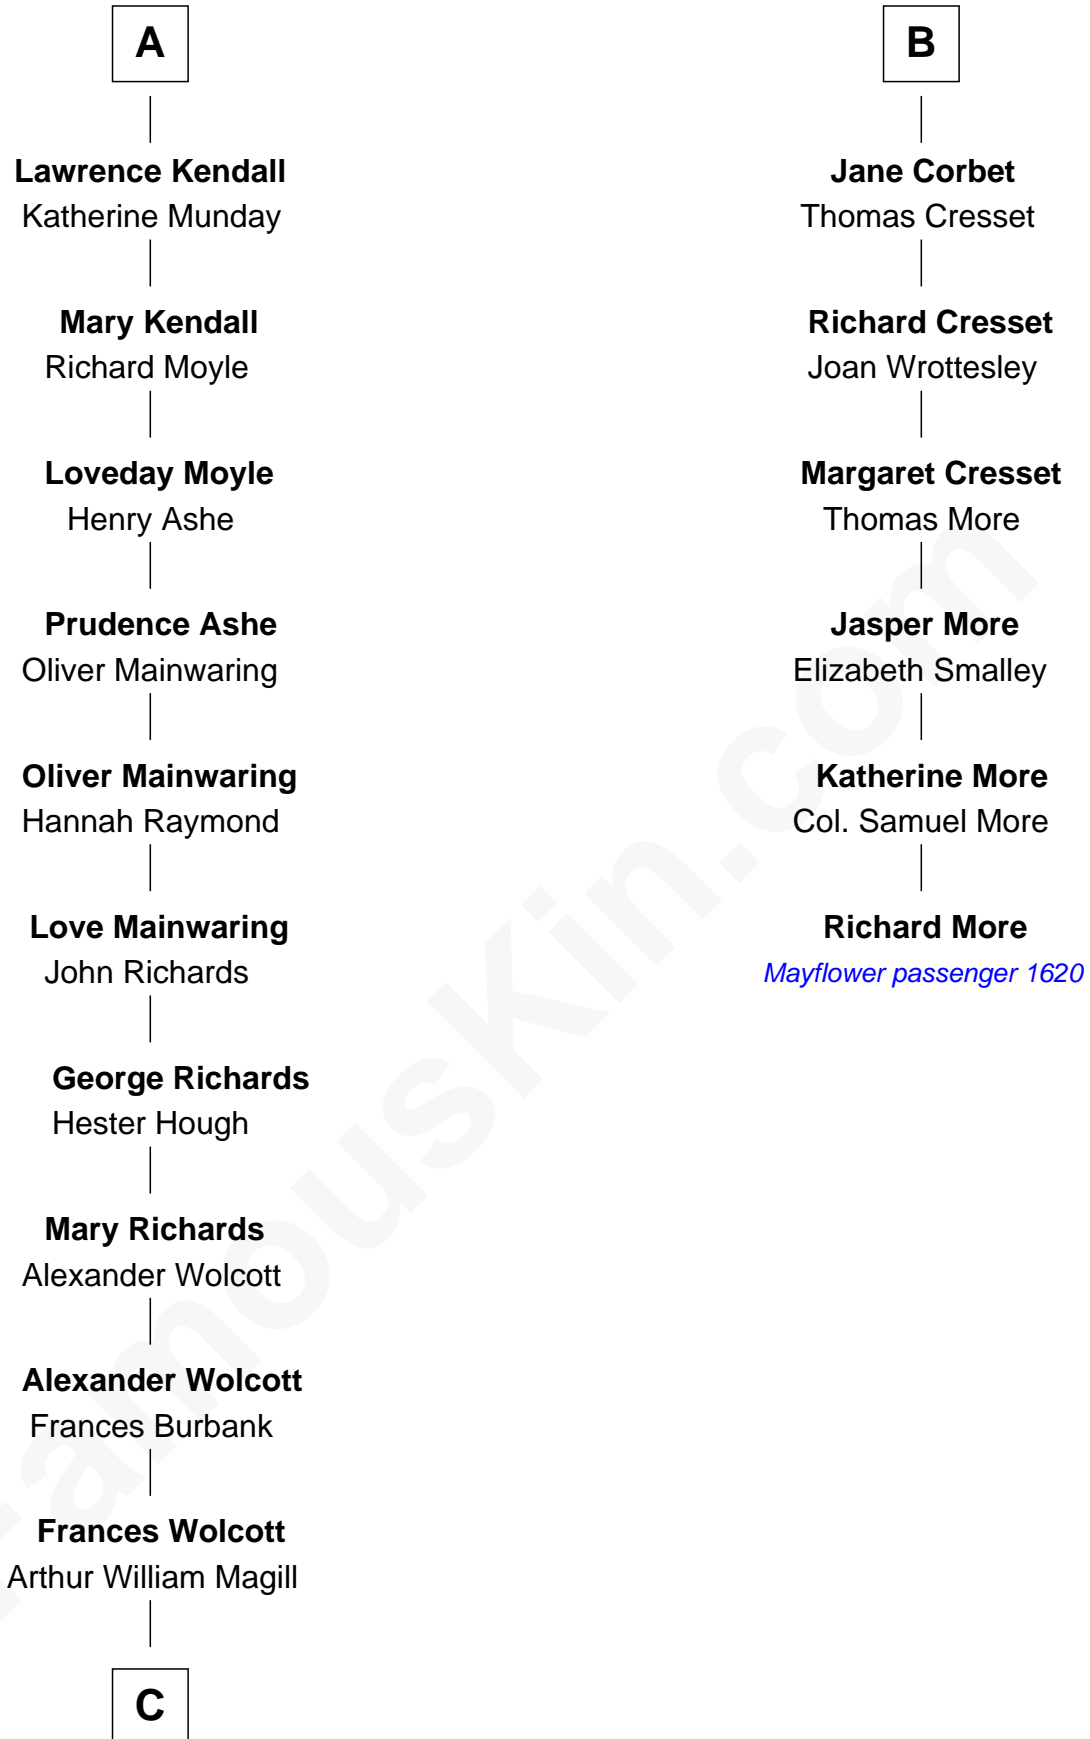

FamousKin.com Relationship Chart of

Juliette Gordon Low
Founder of the Girl Scouts

12th cousin 7 times removed of

Richard More
(c1614 - c1696) Mayflower passenger 1620

MAYFLOWER

C

—
Juliette Augusta Magill

John Harris Kinzie

—
Eleanor Lytle Kinzie

William Washington Gordon

—
Juliette Gordon Low

Founder of the Girl Scouts

FamousKin.com