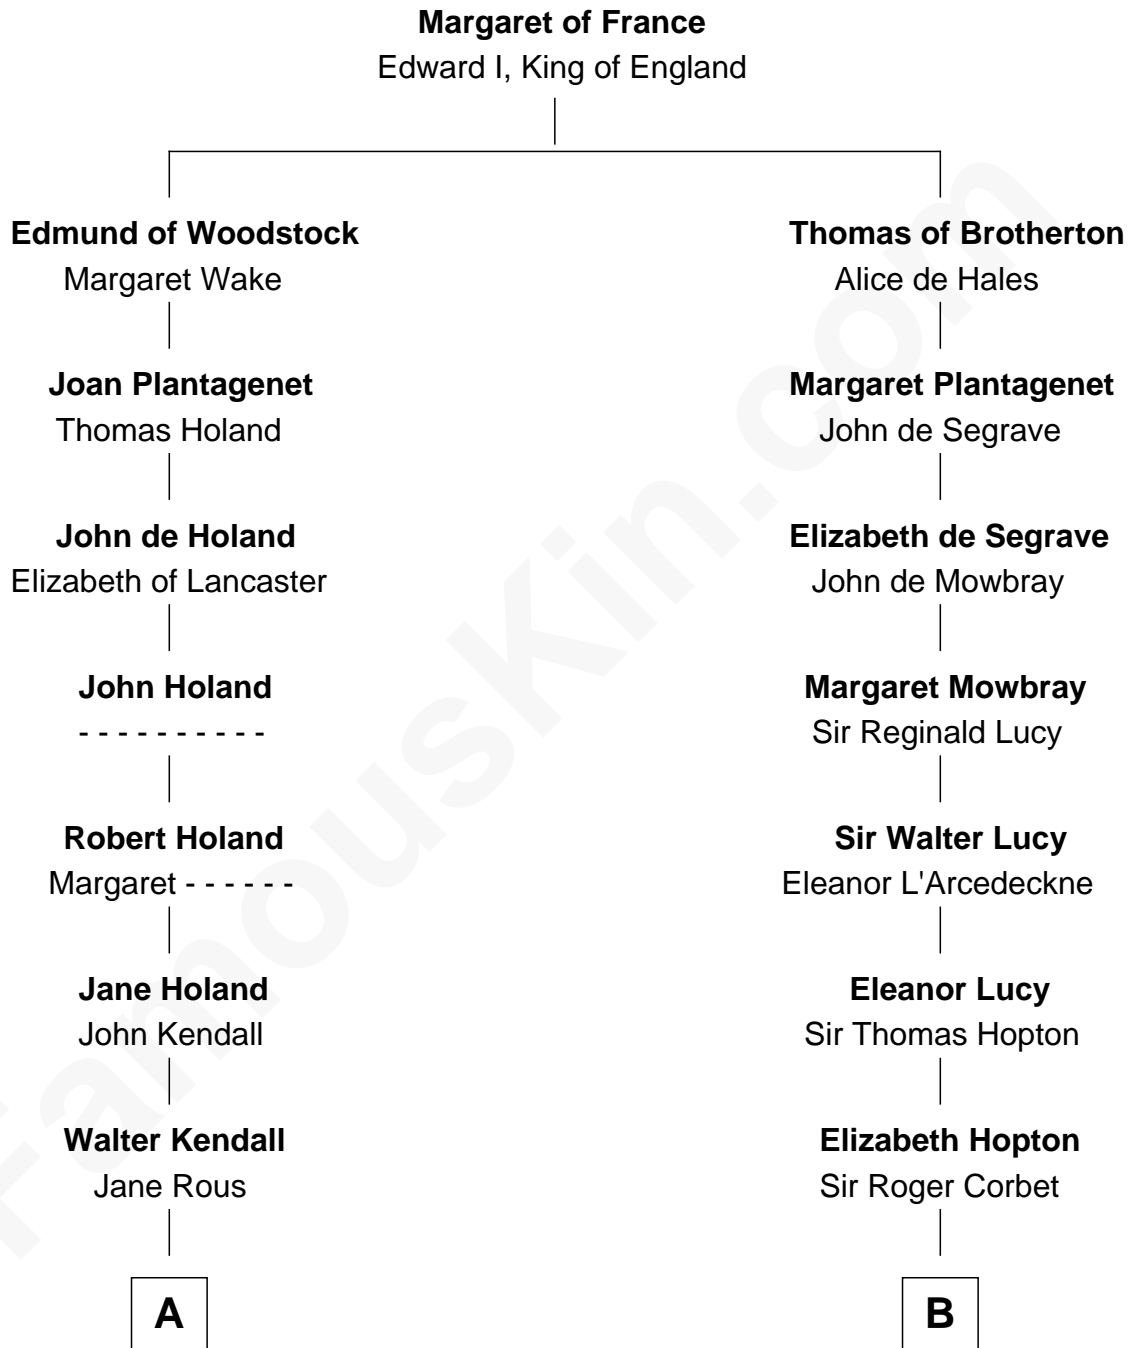

FamousKin.com Relationship Chart of

Juliette Gordon Low
Founder of the Girl Scouts

12th cousin 7 times removed of

Richard More
(c1614 - c1696) Mayflower passenger 1620

MAYFLOWER

C

—
Juliette Augusta Magill

John Harris Kinzie

—
Eleanor Lytle Kinzie

William Washington Gordon

—
Juliette Gordon Low

Founder of the Girl Scouts

FamousKin.com