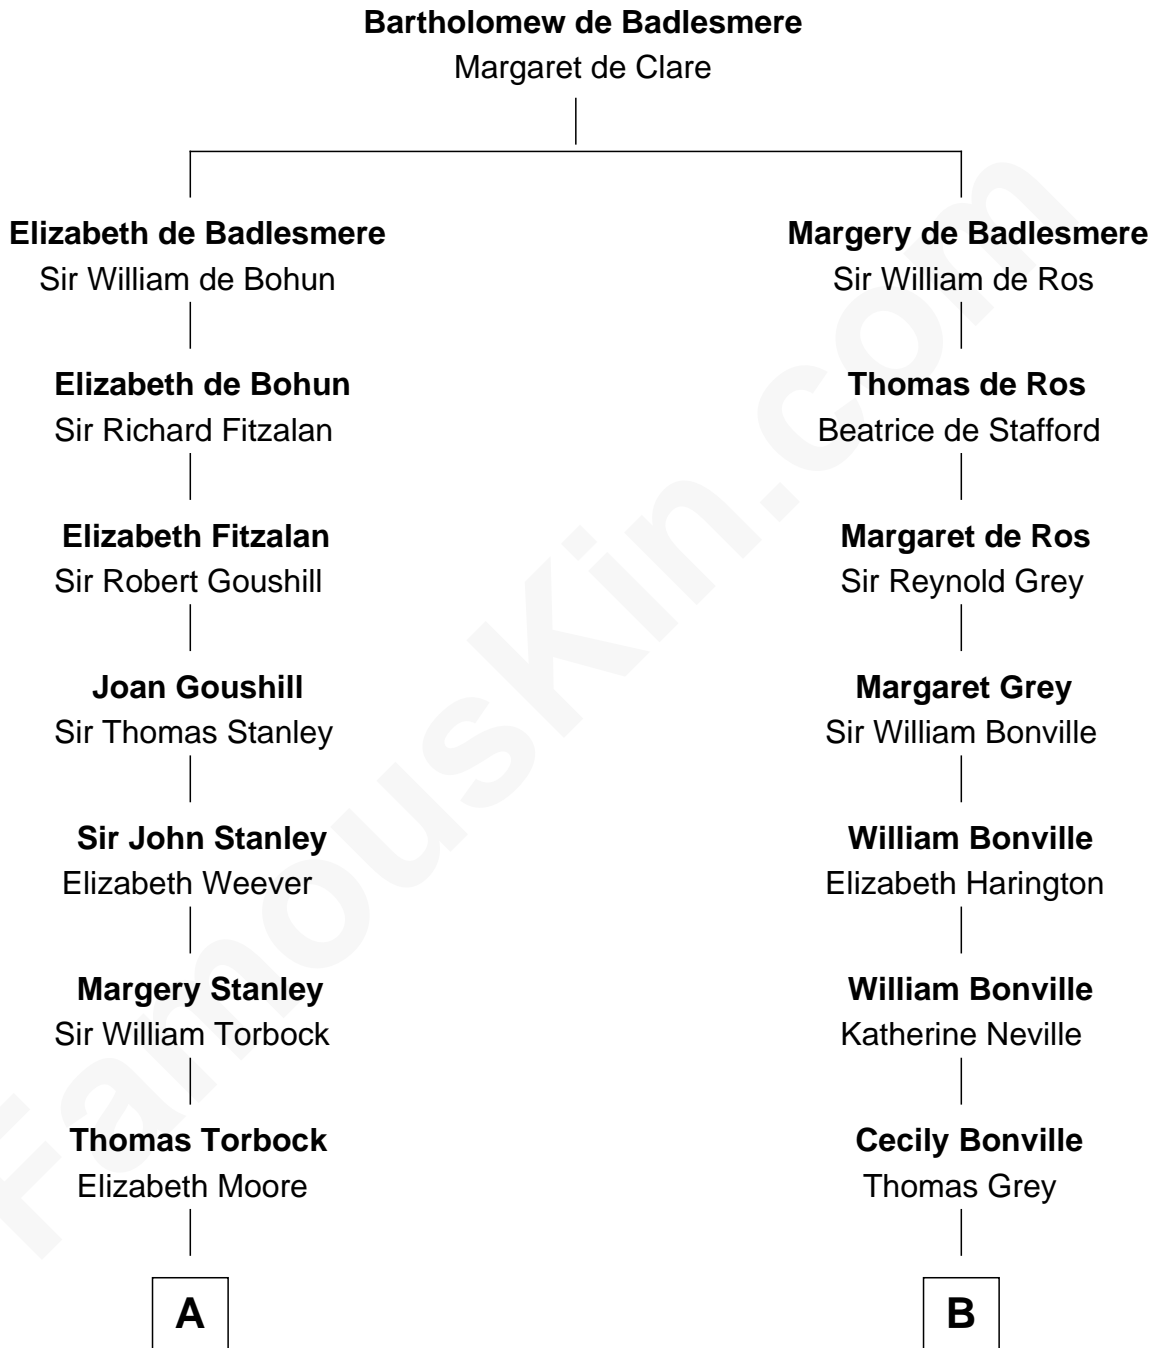

FamousKin.com
Relationship Chart of
Juliette Gordon Low
Founder of the Girl Scouts

15th cousin 3 times removed of

Bathsheba (Ruggles) Spooner

First woman executed for murder in U.S. by non-British government

C

—
Eleanor Lytle Kinzie
William Washington Gordon

—
Juliette Gordon Low
Founder of the Girl Scouts

FamousKin.com