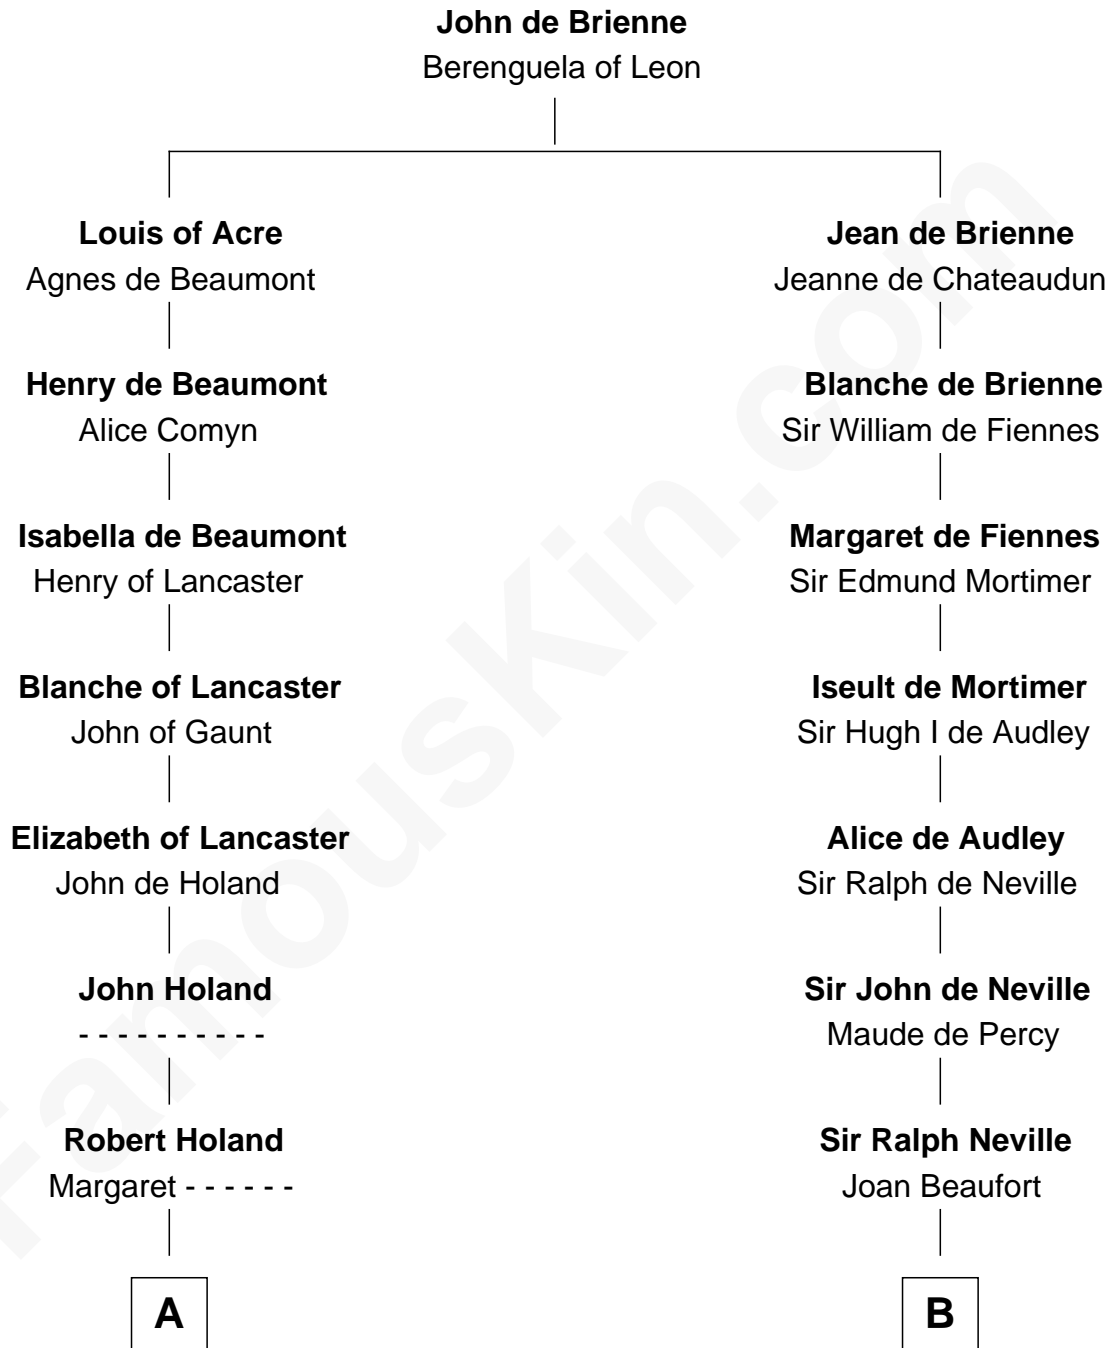

FamousKin.com Relationship Chart of

Juliette Gordon Low
Founder of the Girl Scouts

18th cousin 3 times removed of

Bathsheba (Ruggles) Spooner

First woman executed for murder in U.S. by non-British government

C

Alexander Wolcott

Frances Burbank

Frances Wolcott

Arthur William Magill

Juliette Augusta Magill

John Harris Kinzie

Eleanor Lytle Kinzie

William Washington Gordon

Juliette Gordon Low

Founder of the Girl Scouts

D

Timothy Dwight Ruggles

Bathsheba Bourne

Bathsheba (Ruggles) Spooner

First Woman Executed in U.S.