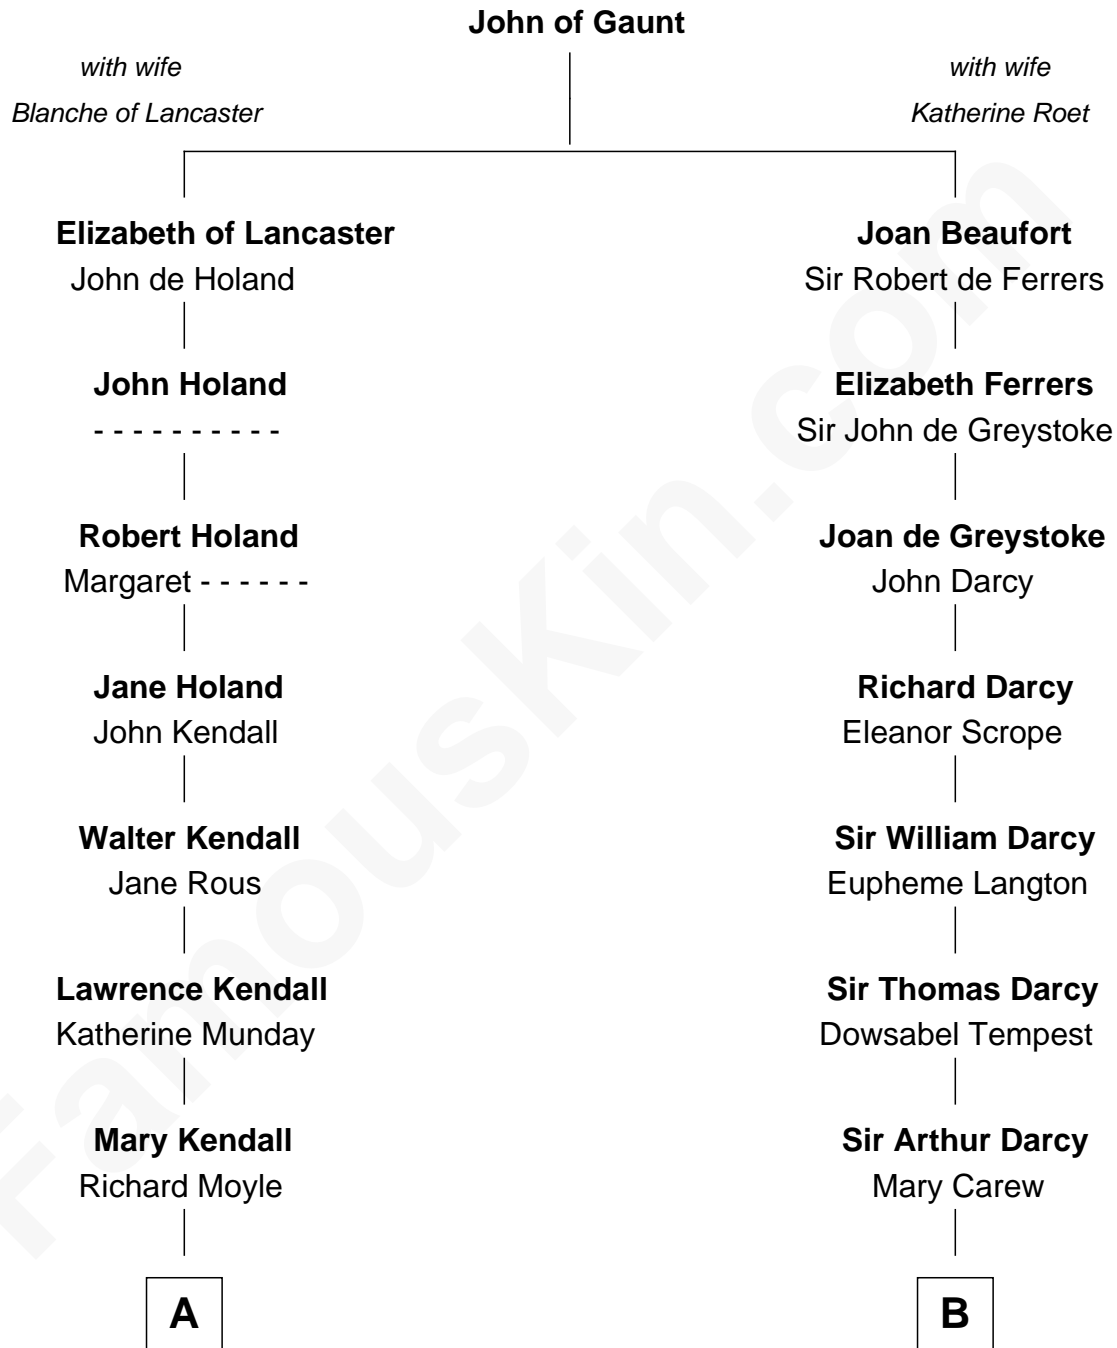

FamousKin.com Relationship Chart of

Juliette Gordon Low
Founder of the Girl Scouts

17th cousin 1 time removed of

Norman Rockwell
American Artist

C

Jarvis Waring Rockwell

Anne Mary Hill

Norman Rockwell

American Artist

FamousKin.com