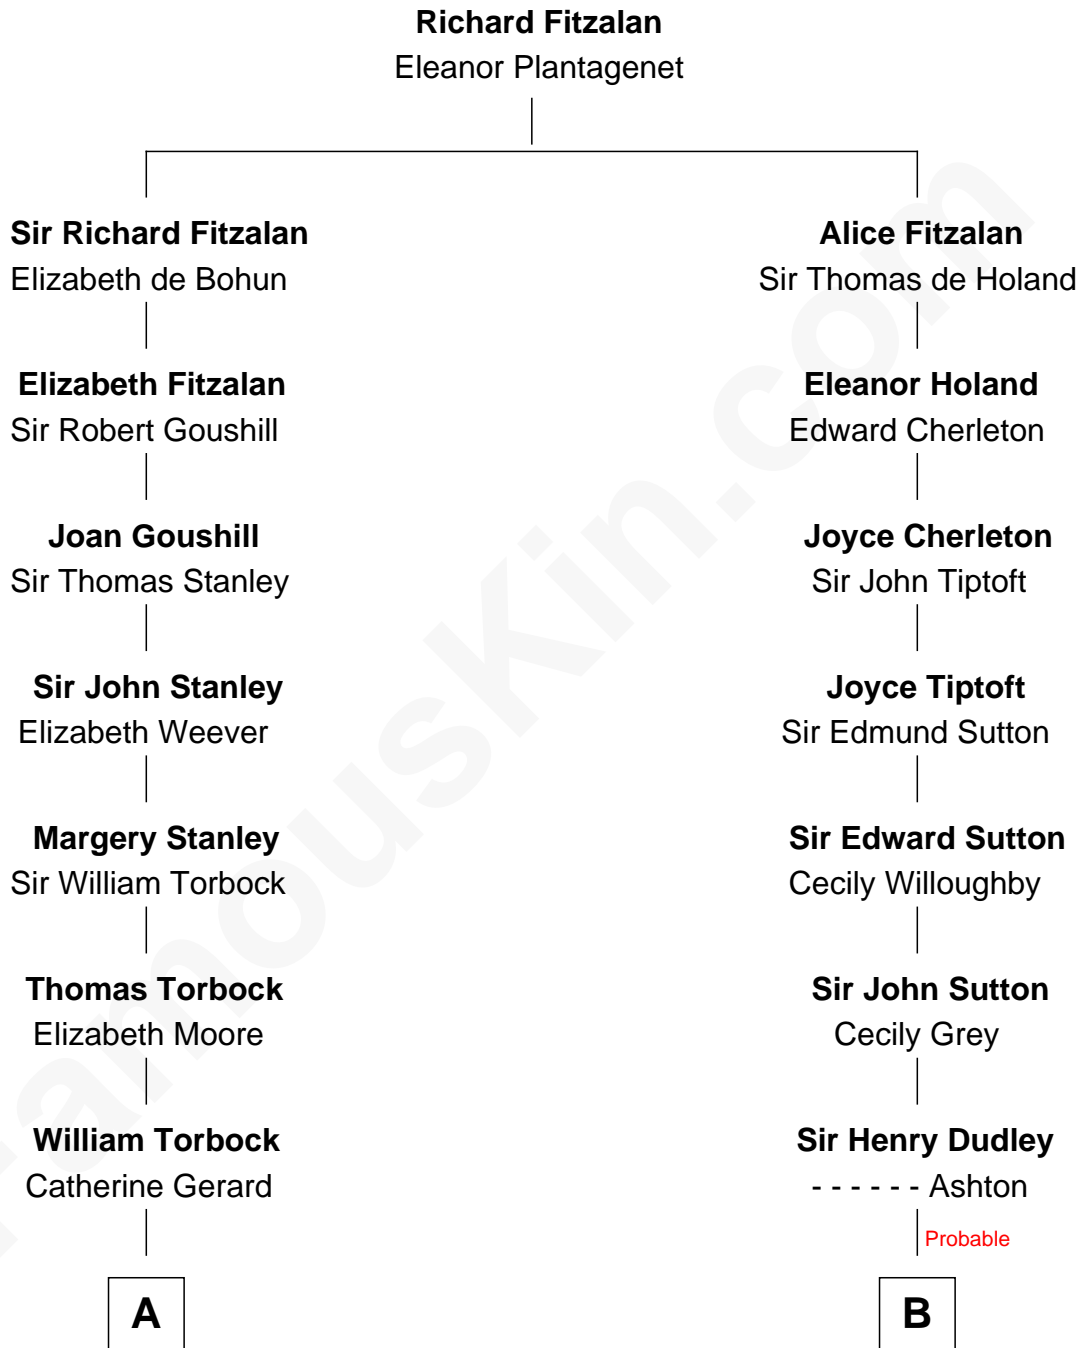

# FamousKin.com Relationship Chart of

**Juliette Gordon Low**  
*Founder of the Girl Scouts*

14th cousin 3 times removed of

**Nicholas Gilman**  
*Signer of the U.S. Constitution*

**A**

**Margaret Torbock**  
Oliver Mainwaring

**Oliver Mainwaring**  
Prudence Ashe

**Oliver Mainwaring**  
Hannah Raymond

**Love Mainwaring**  
John Richards

**George Richards**  
Hester Hough

**Mary Richards**  
Alexander Wolcott

**Alexander Wolcott**  
Frances Burbank