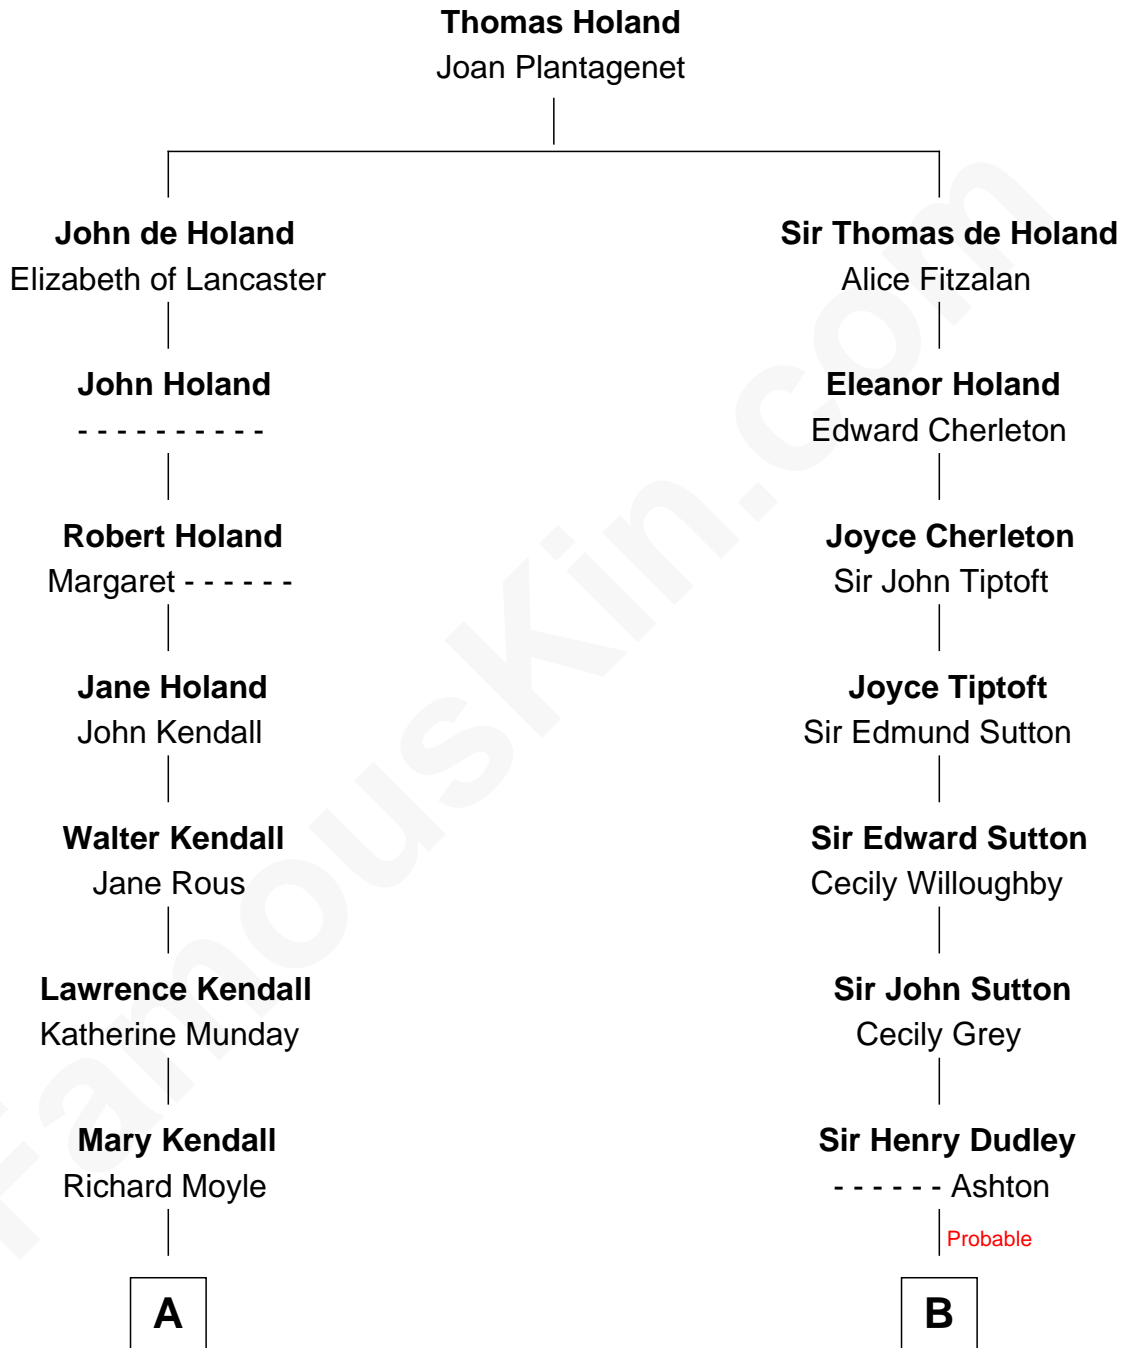

FamousKin.com Relationship Chart of

Juliette Gordon Low
Founder of the Girl Scouts

14th cousin 3 times removed of

Nicholas Gilman
Signer of the U.S. Constitution

A

Loveday Moyle
Henry Ashe

Prudence Ashe
Oliver Mainwaring

Oliver Mainwaring
Hannah Raymond

Love Mainwaring
John Richards

George Richards
Hester Hough

Mary Richards
Alexander Wolcott

Alexander Wolcott
Frances Burbank

Frances Wolcott
Arthur William Magill

Juliette Augusta Magill
John Harris Kinzie