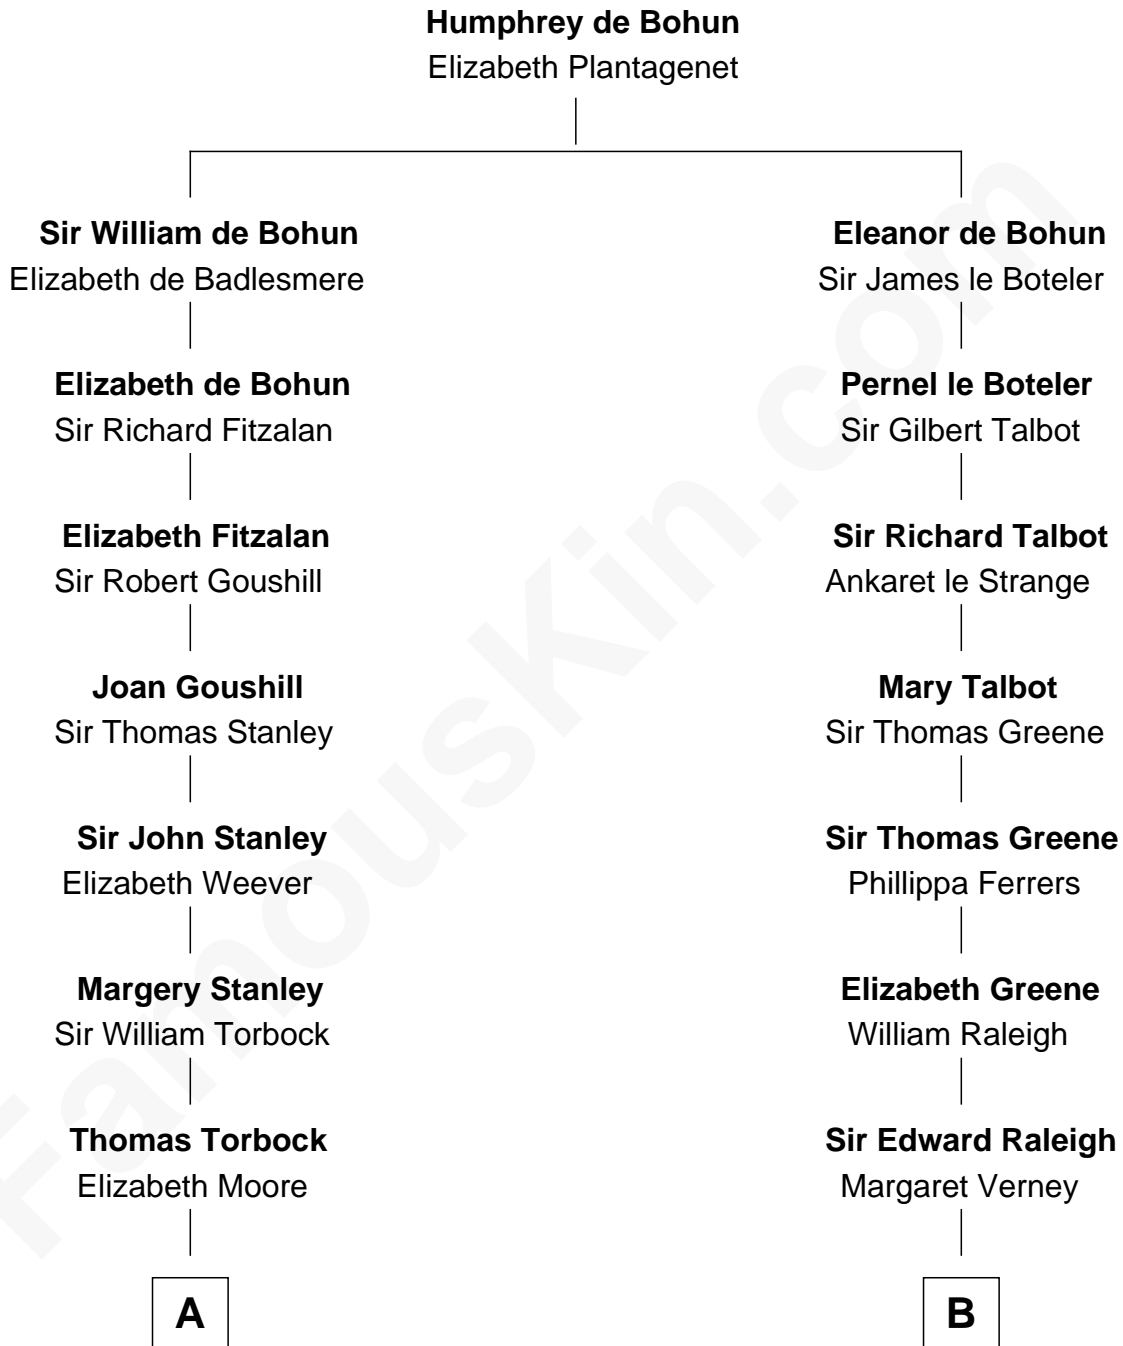

# FamousKin.com Relationship Chart of

**Juliette Gordon Low**  
*Founder of the Girl Scouts*

17th cousin 1 time removed of

**Nicholas Gilman**  
*Signer of the U.S. Constitution*

**C**

**Eleanor Lytle Kinzie**  
William Washington Gordon

**Juliette Gordon Low**  
*Founder of the Girl Scouts*

FamousKin.com