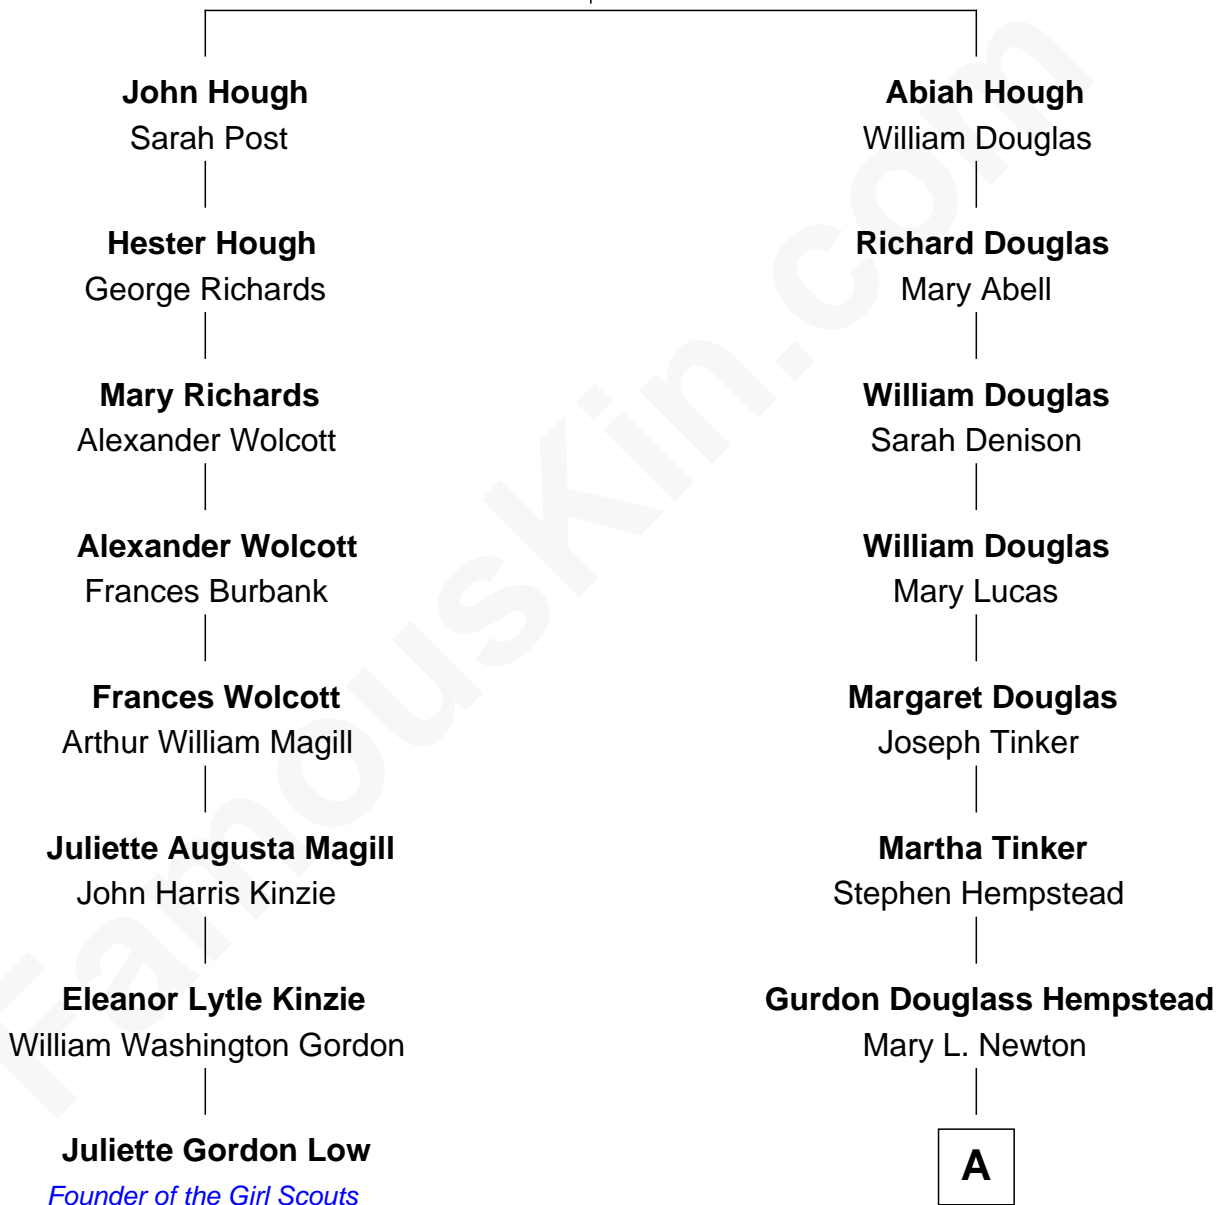

FamousKin.com Relationship Chart of

Juliette Gordon Low
Founder of the Girl Scouts

7th cousin 4 times removed of

Richard Gere
Movie Actor

William Hough
Sarah Calkins

A

Julia Anne Hempstead

Elisha Thomas Tiffany

Nelson Leroy Tiffany

Evaline Harriet Williams

William Stanton Tiffany

Anna Rebecca Stevens

Doris Anna Tiffany

Homer George Gere

Richard Gere

Movie Actor