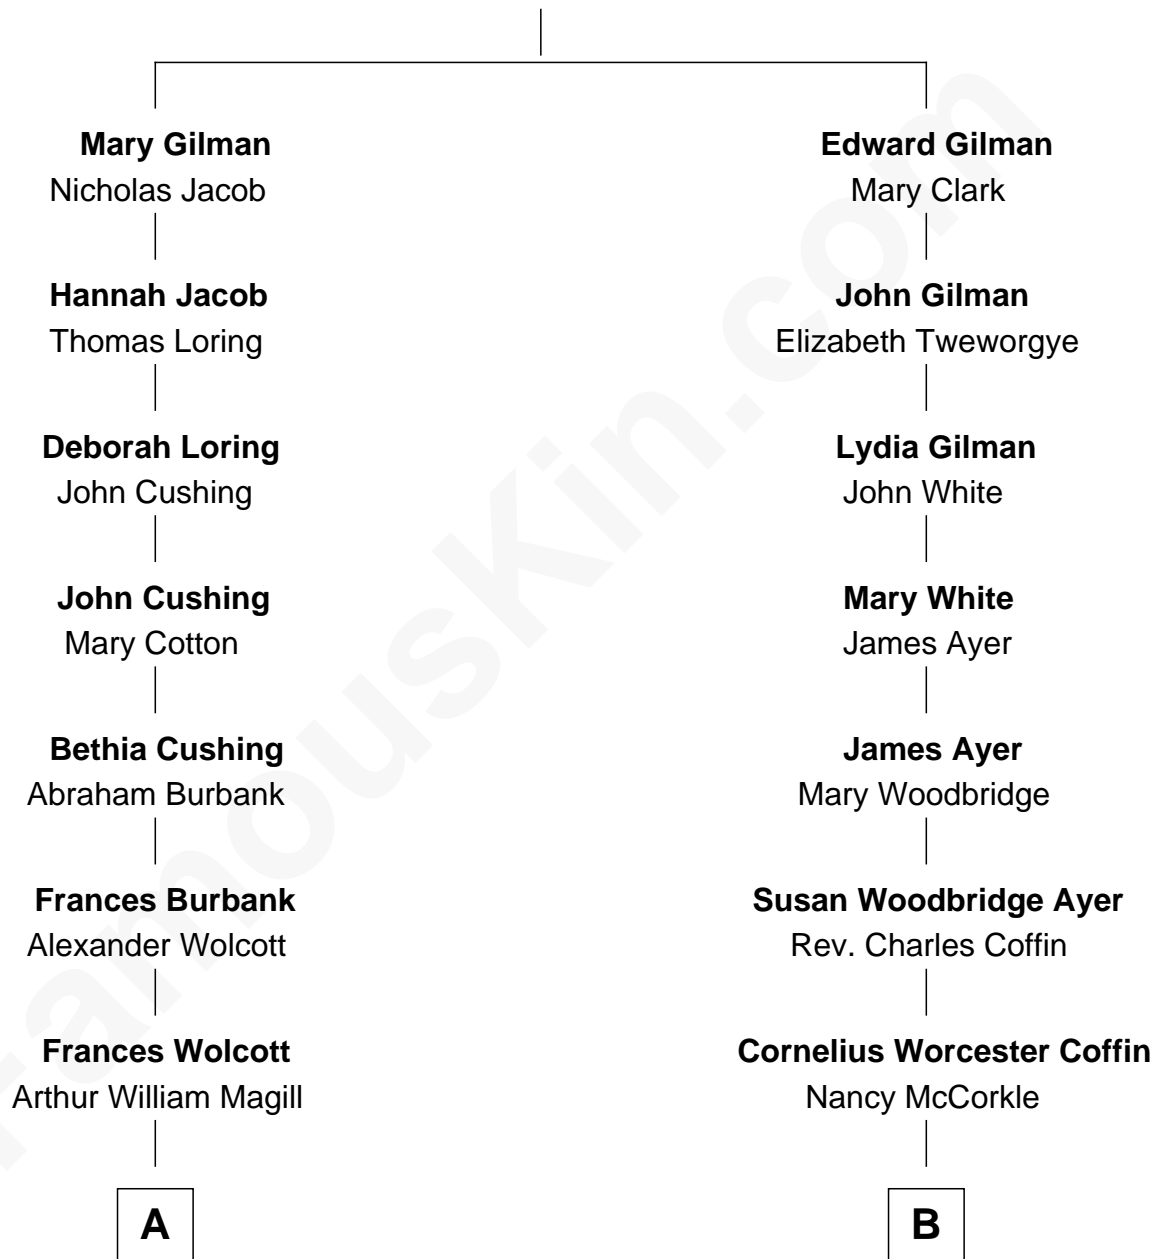

FamousKin.com Relationship Chart of

Juliette Gordon Low
Founder of the Girl Scouts

9th cousin of

Tennessee Williams
Author of A Streetcar Named Desire

Edward Gilman

A

Juliette Augusta Magill

John Harris Kinzie

Eleanor Lytle Kinzie

William Washington Gordon

Juliette Gordon Low

Founder of the Girl Scouts

B

Isabelle Coffin

Thomas Lanier Williams

Cornelius Coffin Williams

Edwina Dakin

Tennessee Williams

Author of A Streetcar Named Desire

FamousKin.com