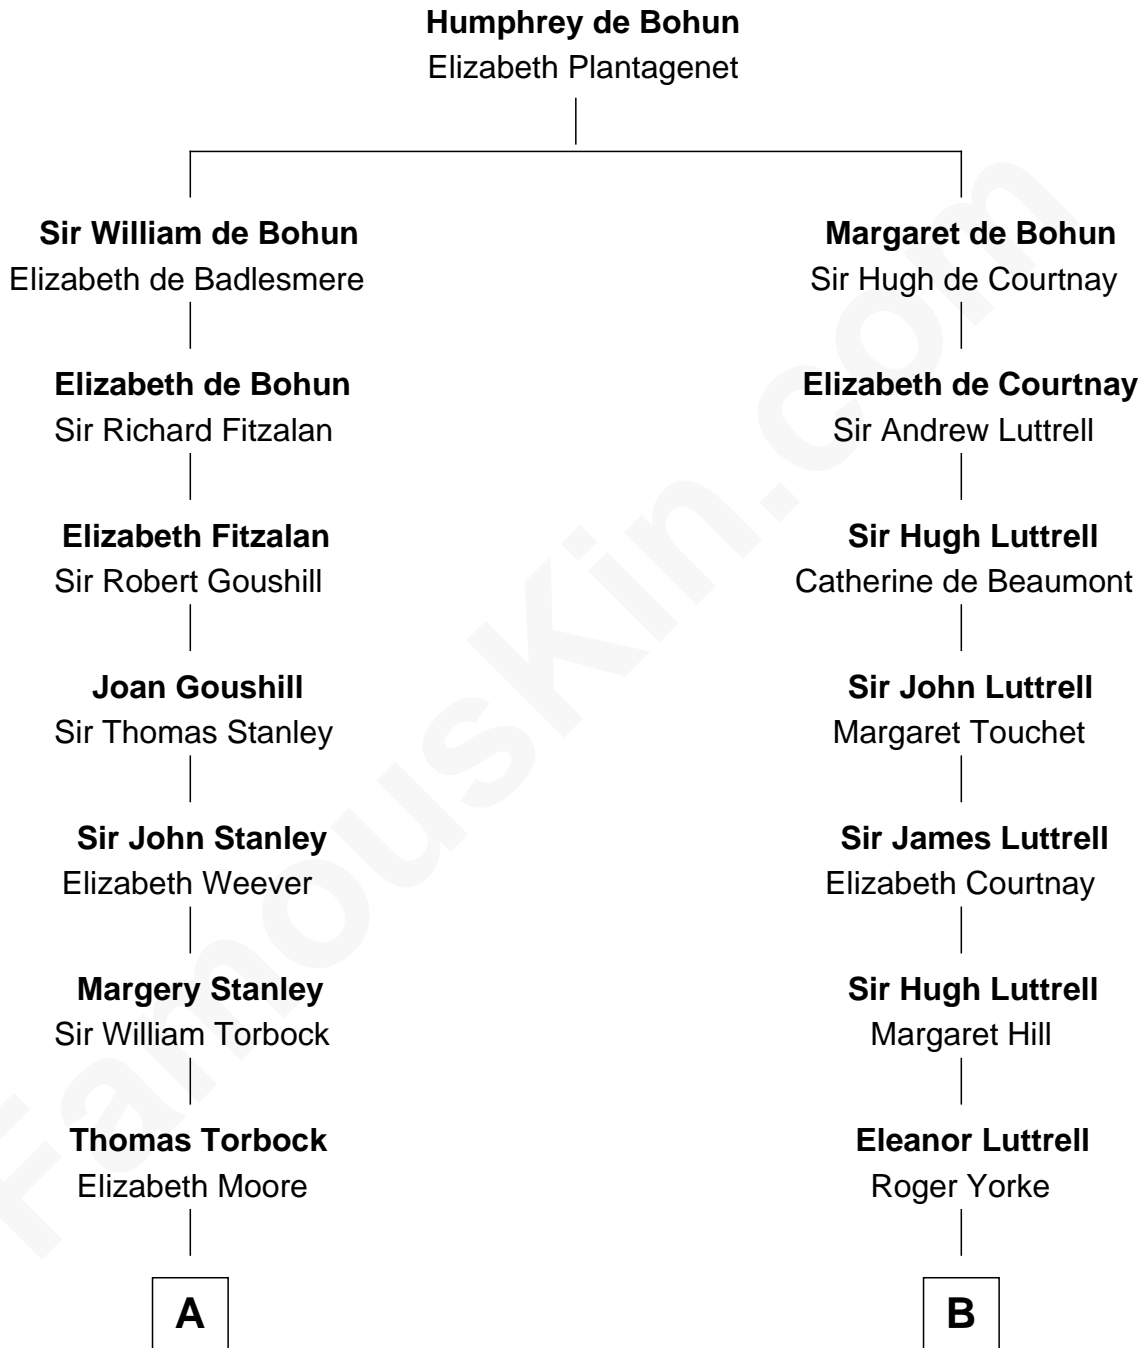

# FamousKin.com Relationship Chart of

**Juliette Gordon Low**  
*Founder of the Girl Scouts*

18th cousin 1 time removed of

**Tennessee Williams**  
*Author of A Streetcar Named Desire*

**C**

**Eleanor Lytle Kinzie**  
William Washington Gordon

**Juliette Gordon Low**  
*Founder of the Girl Scouts*

**D**

**Isabelle Coffin**  
Thomas Lanier Williams

**Cornelius Coffin Williams**  
Edwina Dakin

**Tennessee Williams**  
*Author of A Streetcar Named Desire*