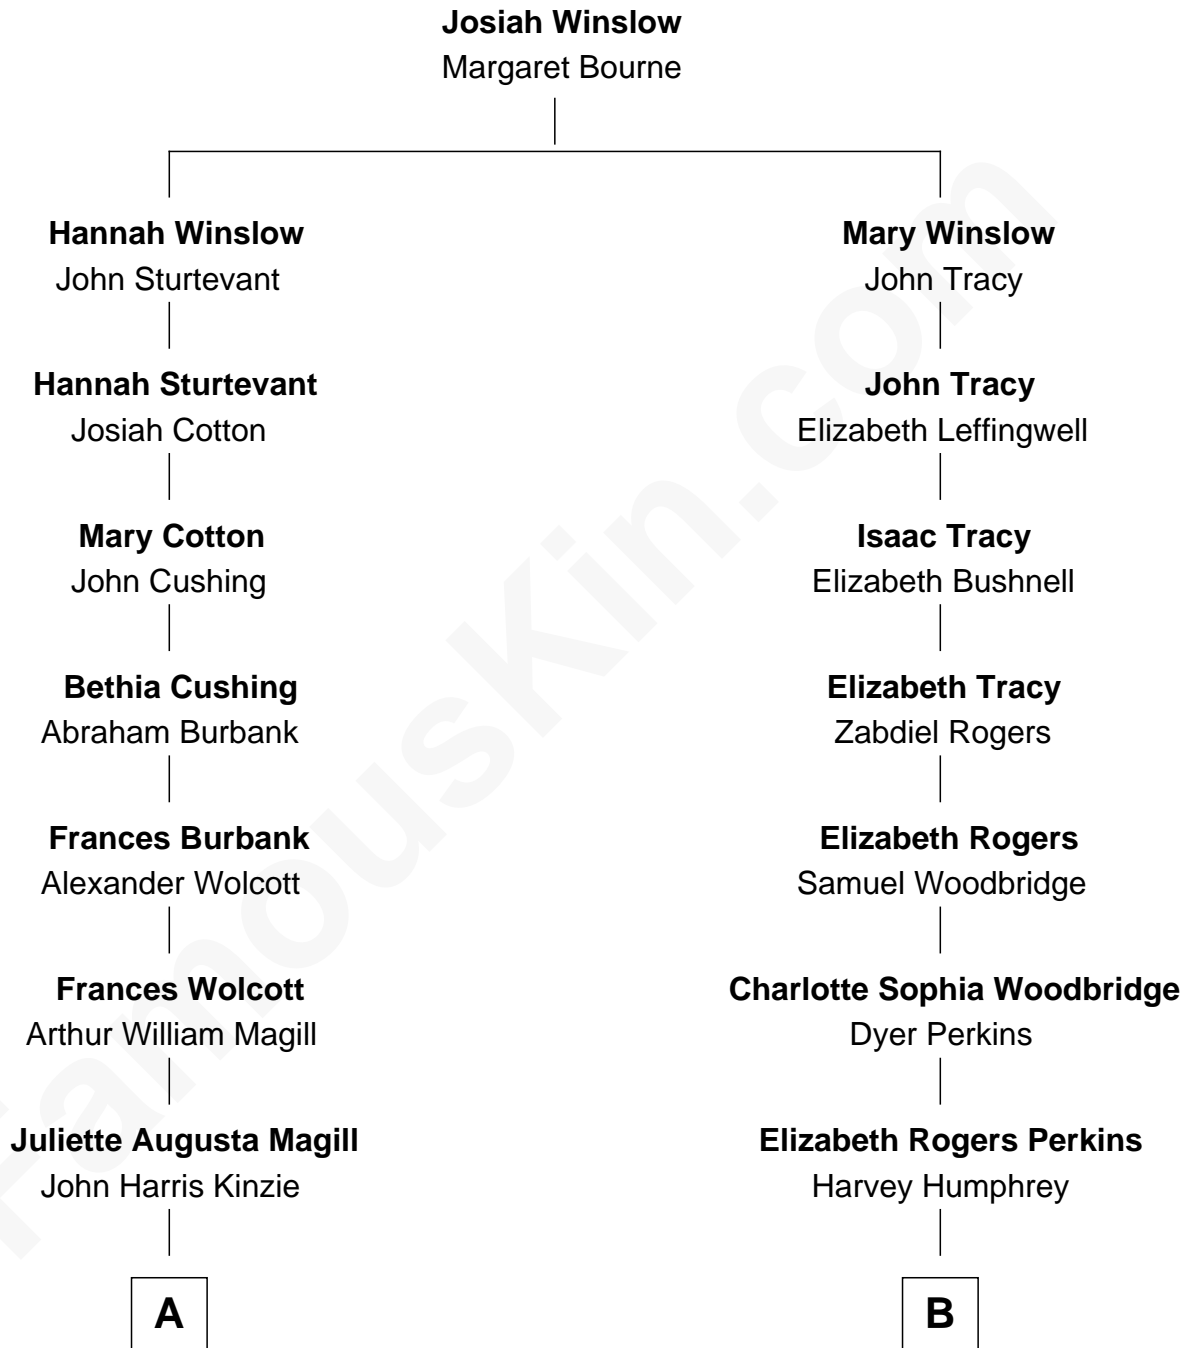

# FamousKin.com Relationship Chart of

**Juliette Gordon Low**  
*Founder of the Girl Scouts*

8th cousin 1 time removed of

**Humphrey Bogart**  
*Movie Actor*

**A**

**Eleanor Lytle Kinzie**  
William Washington Gordon

**Juliette Gordon Low**  
*Founder of the Girl Scouts*

**B**

**John Perkins Humphrey**  
Frances Dewey Churchill

**Maud Humphrey**  
Dr. Belmont Deforest Bogart

**Humphrey Bogart**  
*Movie Actor*

FamousKin.com