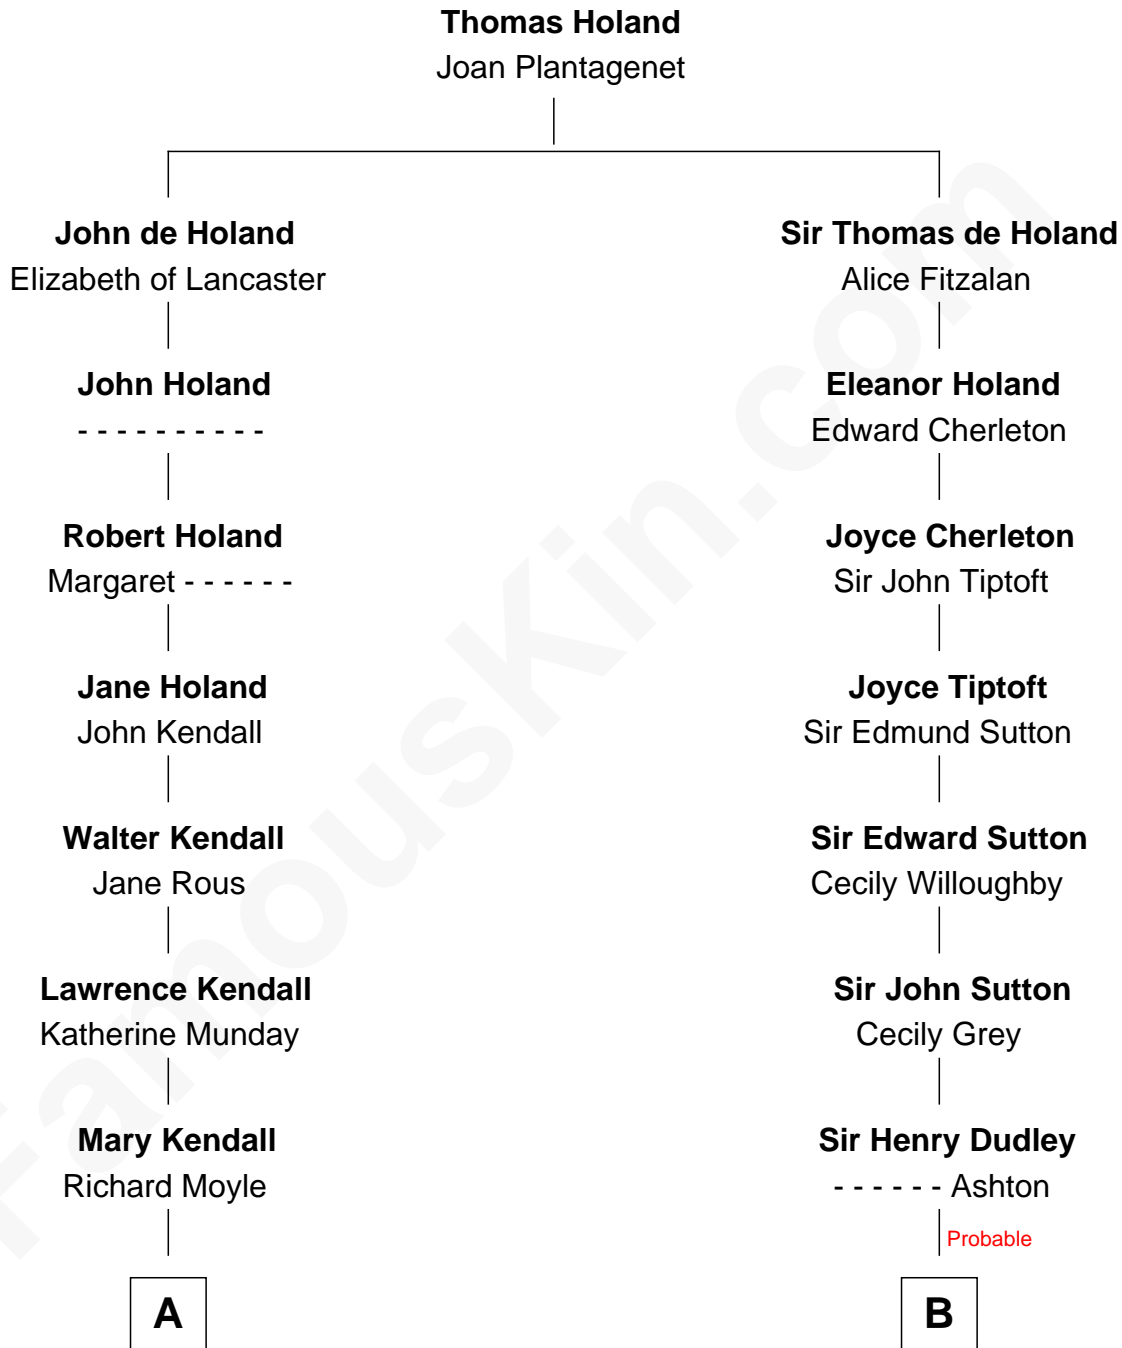

FamousKin.com Relationship Chart of

Juliette Gordon Low
Founder of the Girl Scouts

17th cousin 1 time removed of

Humphrey Bogart
Movie Actor

C

—
Maud Humphrey

Dr. Belmont Deforest Bogart

—
Humphrey Bogart