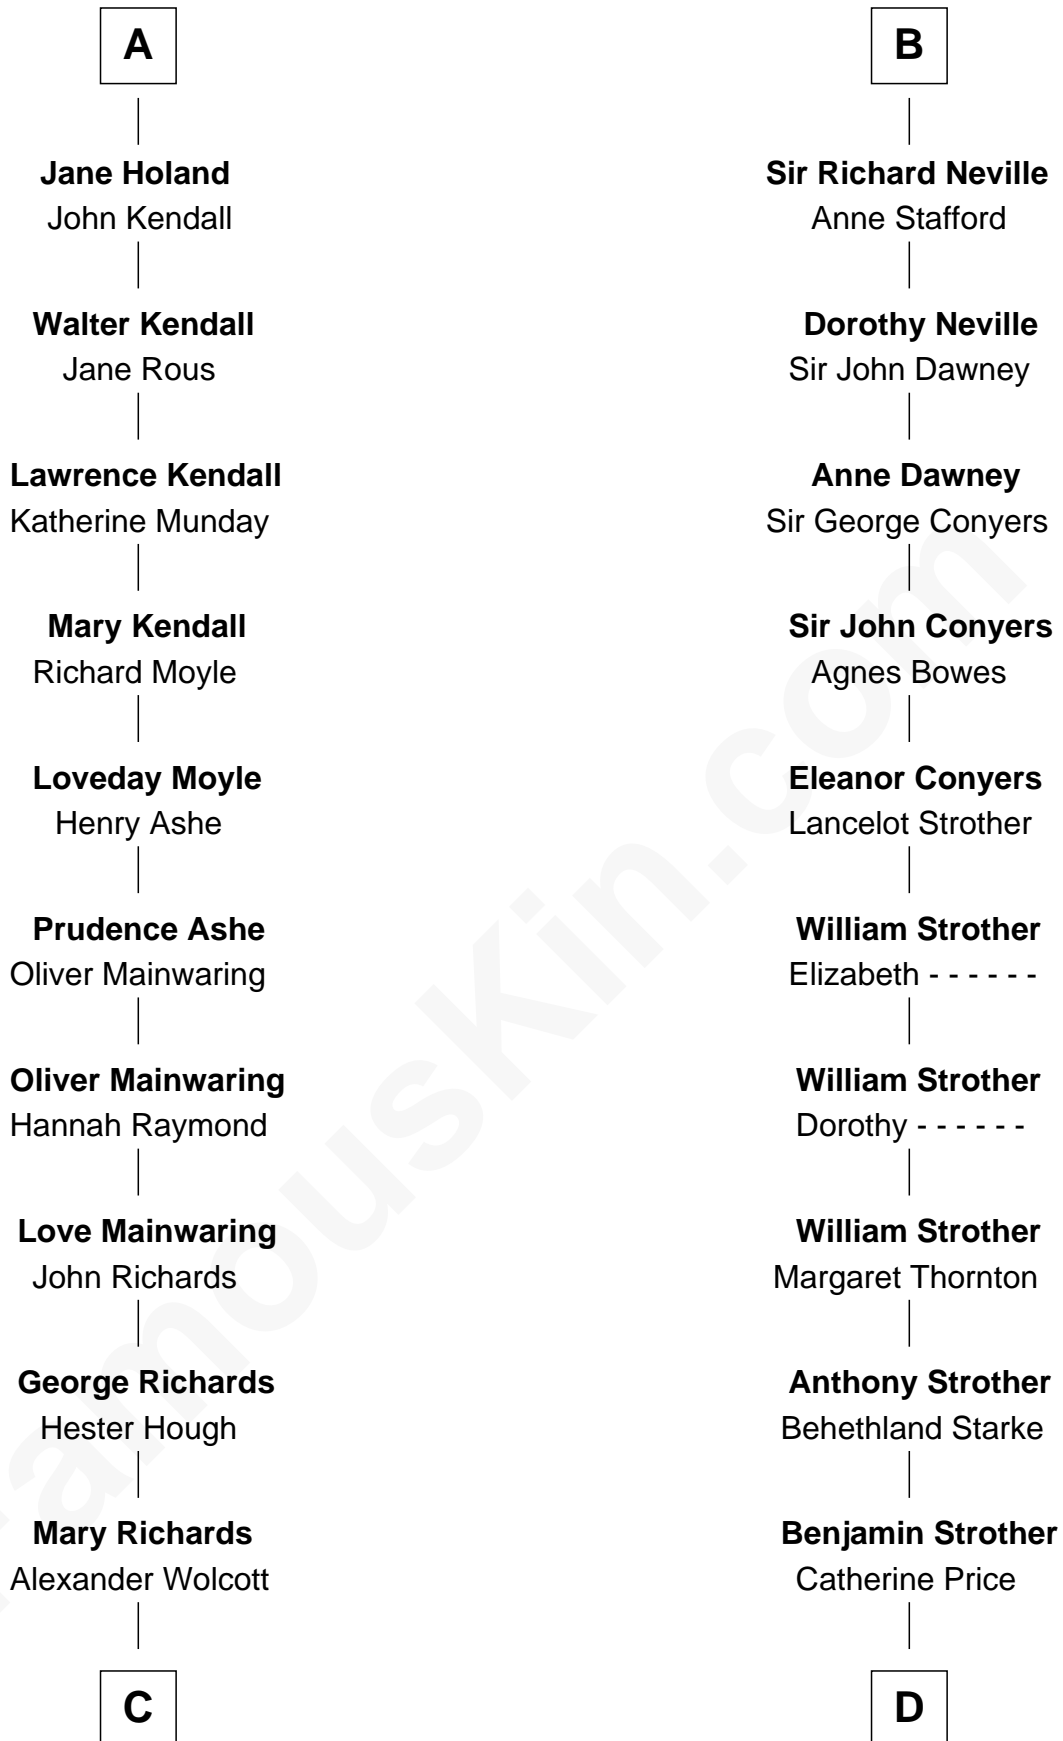

FamousKin.com Relationship Chart of

Juliette Gordon Low
Founder of the Girl Scouts

21st cousin of

Randolph Scott
Movie Actor

Alan la Zouche
Ellen de Quincy

Sir Roger la Zouche
Ela Longespee

Sir Alan la Zouche
Eleanor de Segrave

Sir Ralph de Neville
Alice de Audley

Sir John de Neville
Maude de Percy

Sir Ralph Neville
Joan Beaufort

George Neville
Elizabeth Beauchamp

Sir Henry Neville
Joan Bouchier

B

C

Alexander Wolcott

Frances Burbank

Frances Wolcott

Arthur William Magill

Juliette Augusta Magill

John Harris Kinzie

Eleanor Lytle Kinzie

William Washington Gordon

Juliette Gordon Low

Founder of the Girl Scouts

D

Catherine Price Strother

Joseph Minor Crane

John William Crane

Margaret Ann Sadler

Joseph Minor Crane

Lavinia Lionberger