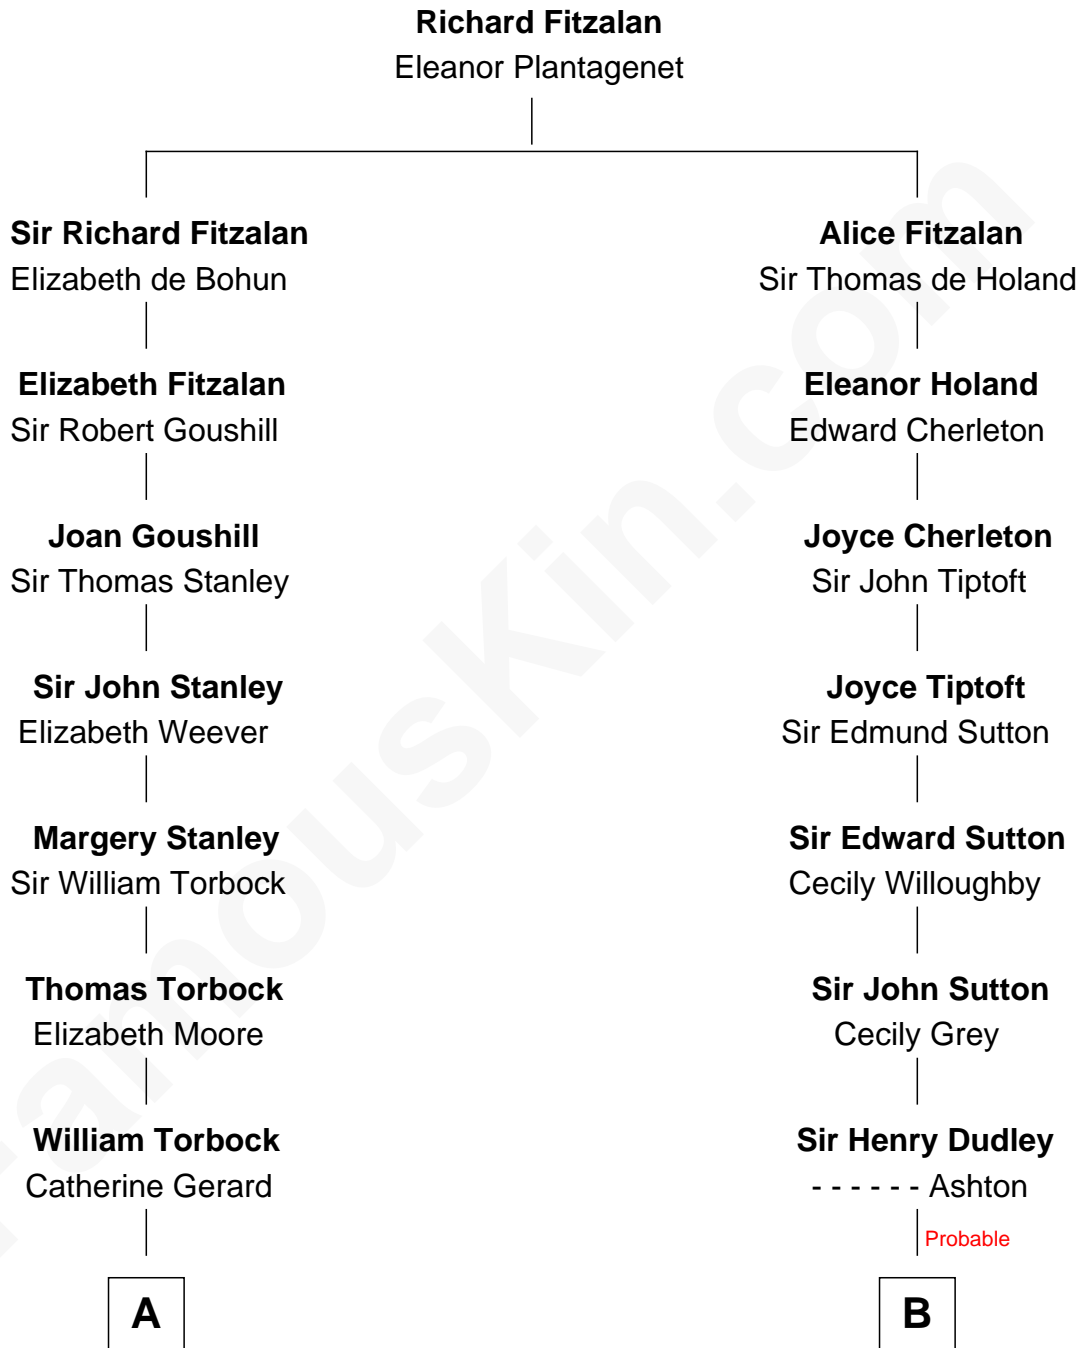

FamousKin.com
Relationship Chart of
Juliette Gordon Low
Founder of the Girl Scouts

17th cousin 4 times removed of

Kate Upton
Sports Illustrated Swimsuit Cover Model

C

William Chester Tyler

Laura Leland Brooks

Margaret Hastings Tyler

Charles Henry Vial

Elizabeth Brooks Vial

Stephen Edward Upton

Jefferson Matthew Upton

Shelley Fawn Davis

Kate Upton

Model and Actress