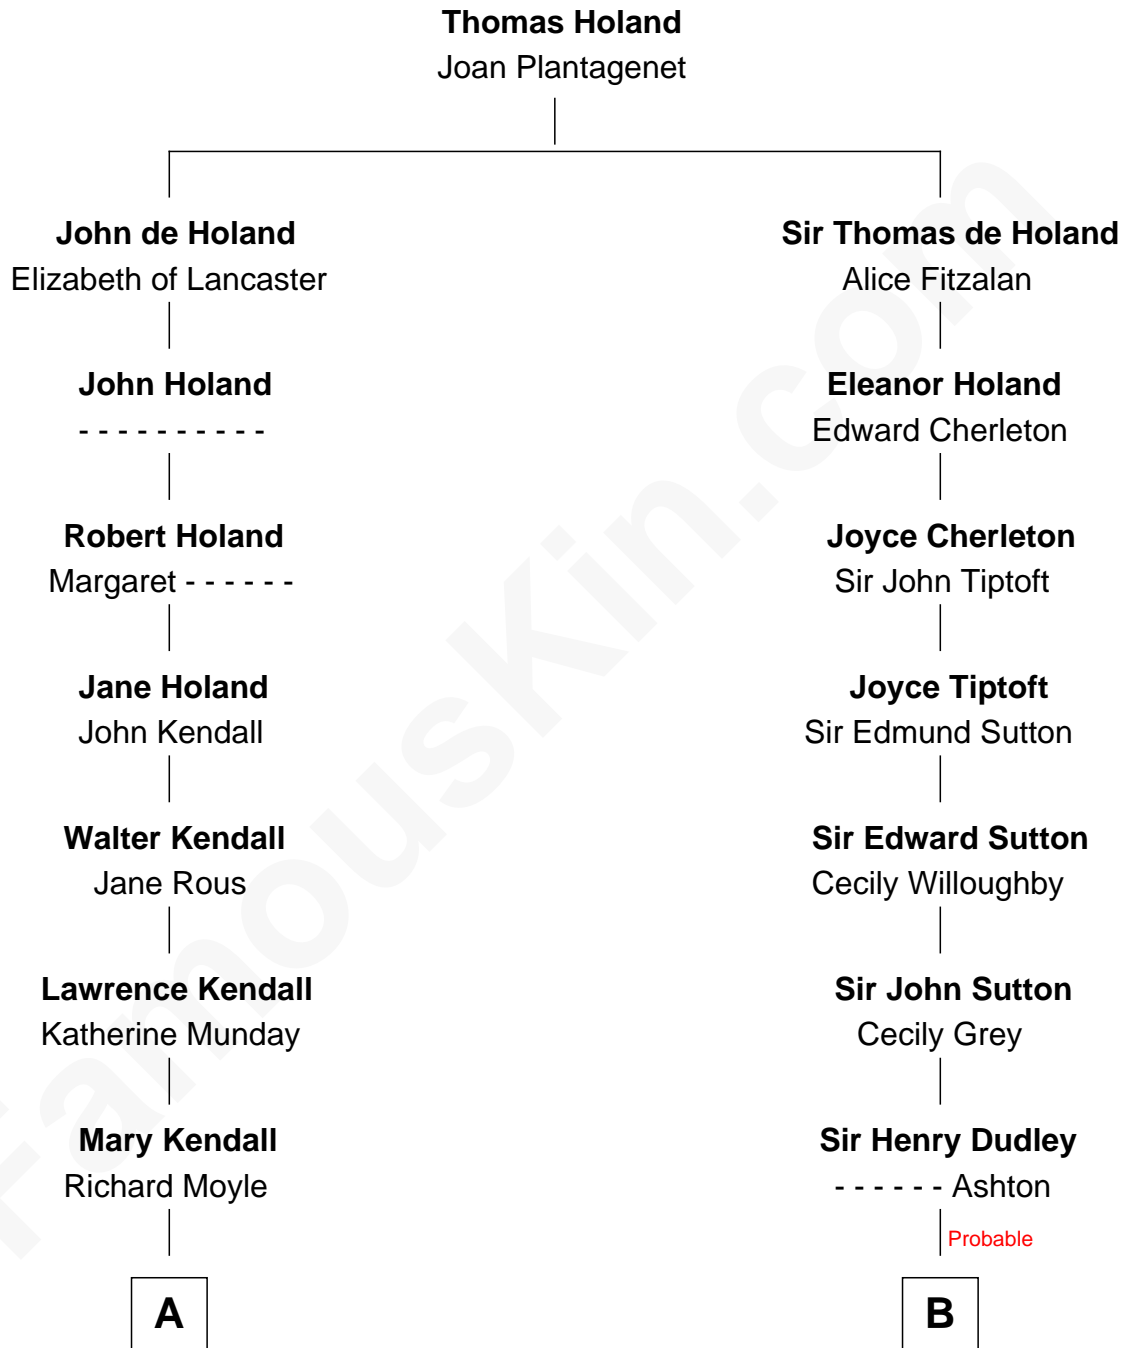

**FamousKin.com**  
**Relationship Chart of**  
**Juliette Gordon Low**  
*Founder of the Girl Scouts*

17th cousin 4 times removed of

**Kate Upton**  
*Sports Illustrated Swimsuit Cover Model*

**C**

**William Chester Tyler**

Laura Leland Brooks

**Margaret Hastings Tyler**

Charles Henry Vial

**Elizabeth Brooks Vial**

Stephen Edward Upton

**Jefferson Matthew Upton**

Shelley Fawn Davis

**Kate Upton**