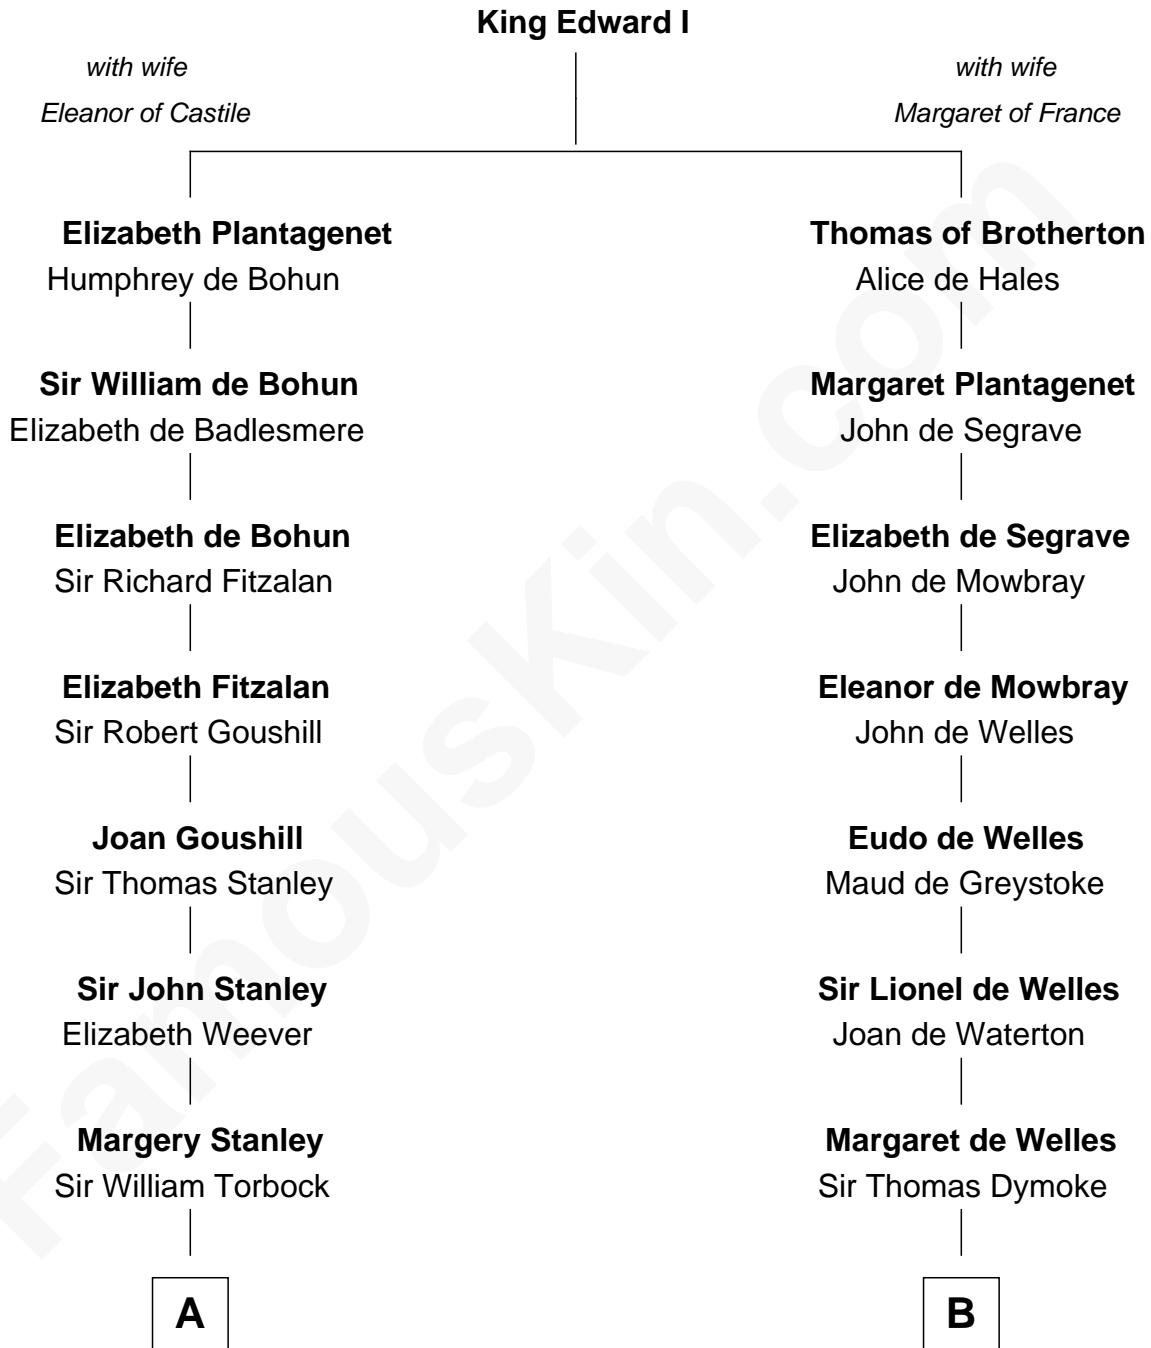

FamousKin.com
Relationship Chart of
Juliette Gordon Low
Founder of the Girl Scouts

19th cousin 2 times removed of

Ray Bradbury
Author of The Martian Chronicles

C

Juliette Augusta Magill

John Harris Kinzie

Eleanor Lytle Kinzie

William Washington Gordon

Juliette Gordon Low

Founder of the Girl Scouts

D

Samuel Bradbury

Frances Mary Rohead

Samuel Irving Bradbury

Mary Adell Spaulding