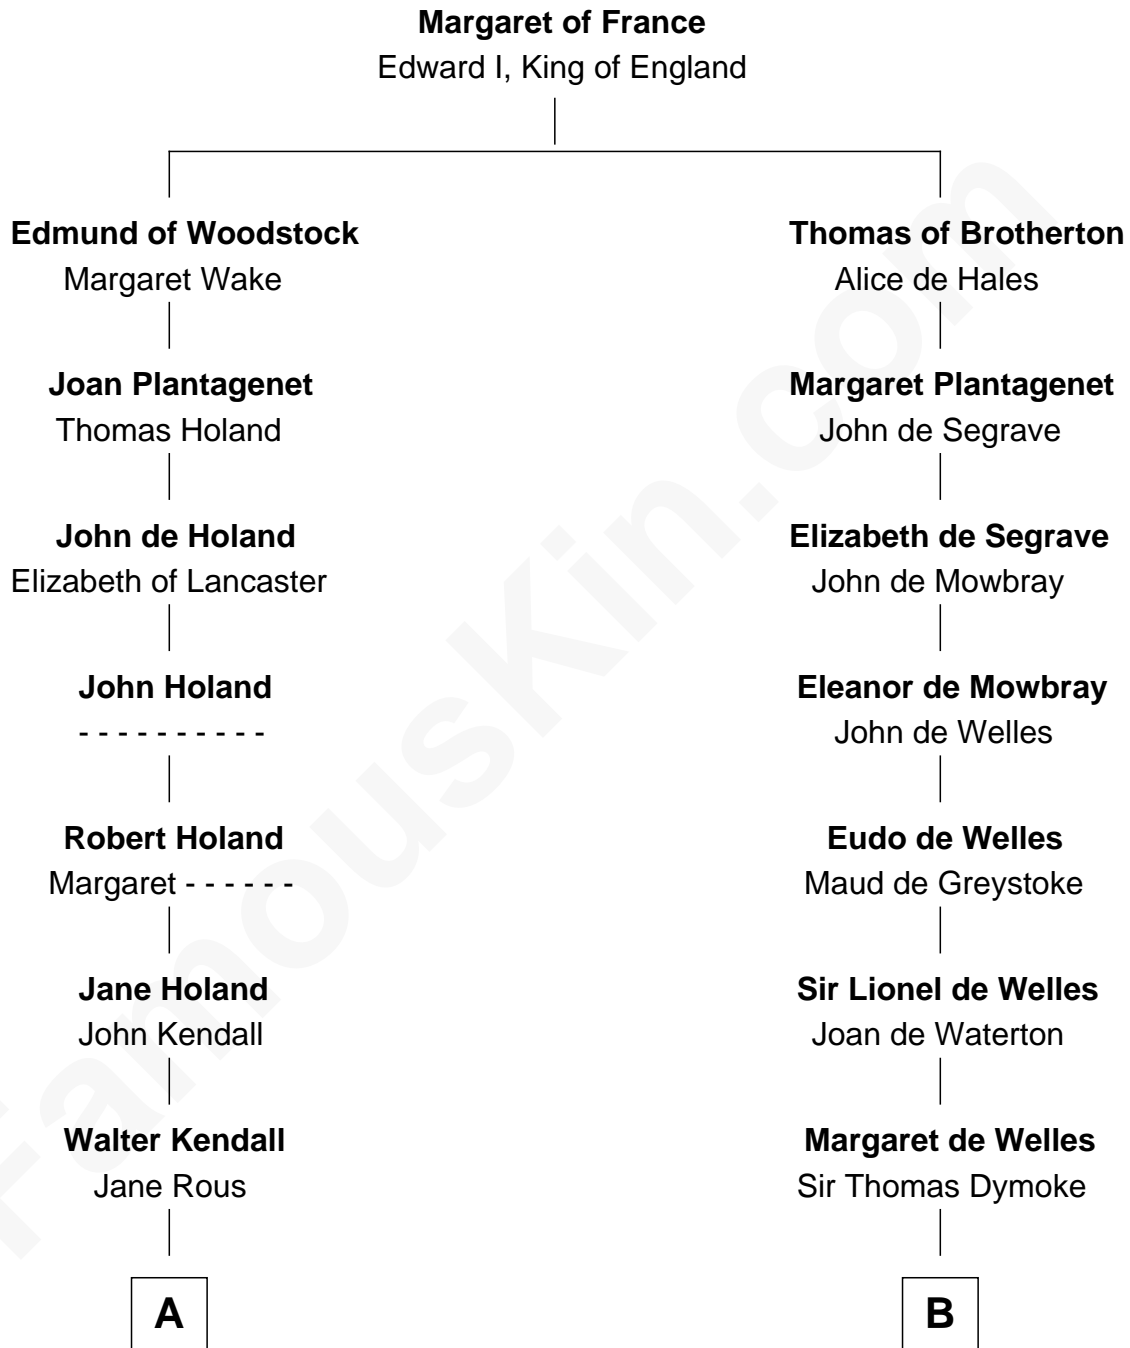

FamousKin.com Relationship Chart of

Juliette Gordon Low
Founder of the Girl Scouts

19th cousin 2 times removed of

Ray Bradbury
Author of The Martian Chronicles

C

Juliette Augusta Magill

John Harris Kinzie

Eleanor Lytle Kinzie

William Washington Gordon

Juliette Gordon Low

Founder of the Girl Scouts

D

Samuel Bradbury

Frances Mary Rohead

Samuel Irving Bradbury

Mary Adell Spaulding