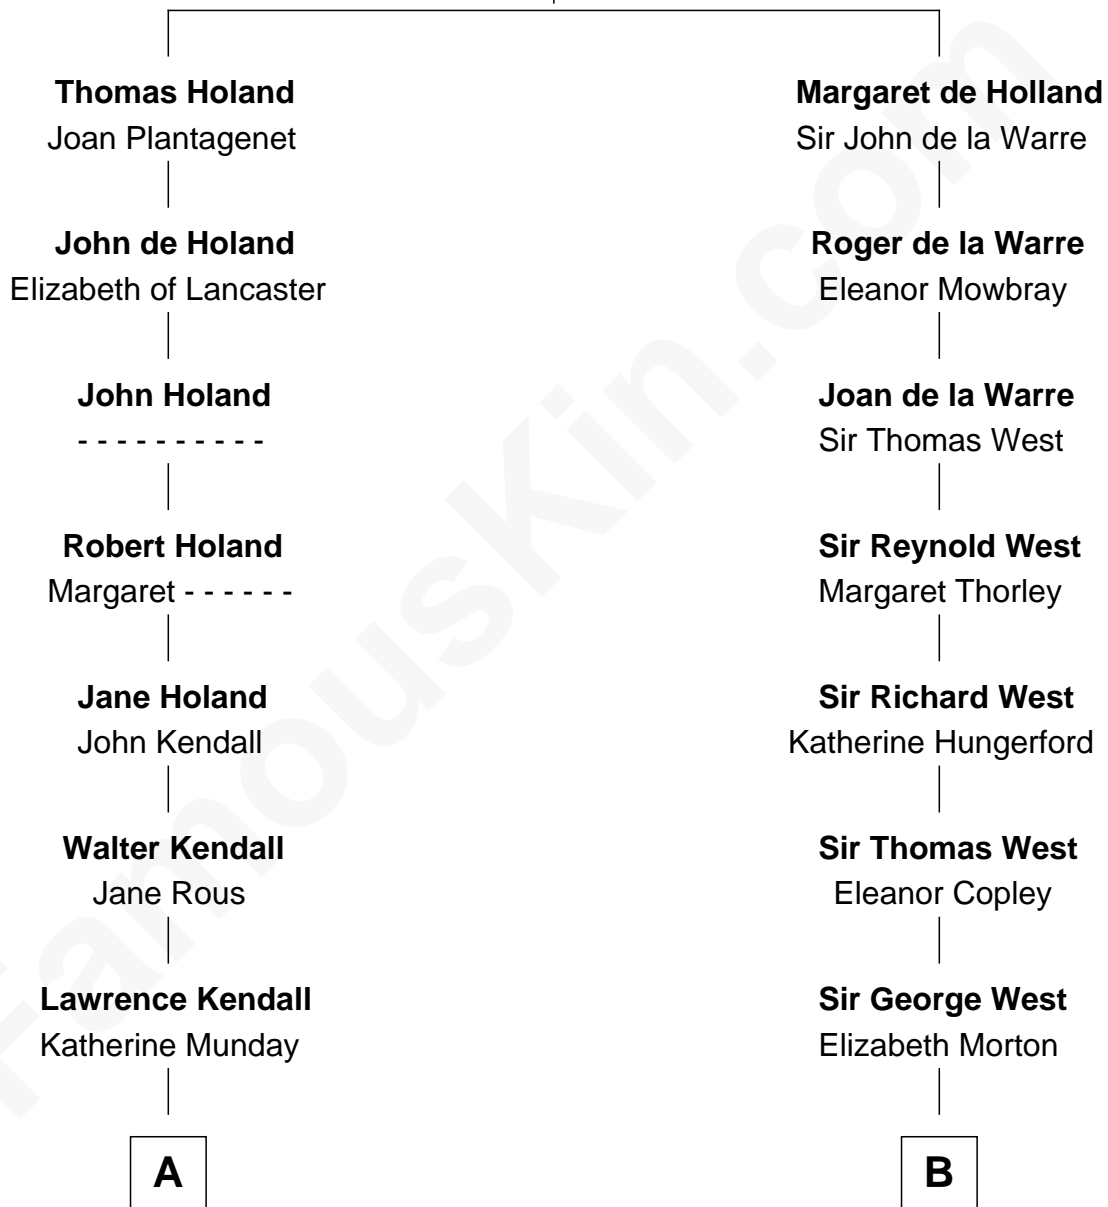

FamousKin.com Relationship Chart of

Juliette Gordon Low
Founder of the Girl Scouts

18th cousin 1 time removed of

Ray Bradbury
Author of The Martian Chronicles

Sir Robert de Holland
Maude la Zouche

C

Eleanor Lytle Kinzie
William Washington Gordon

Juliette Gordon Low
Founder of the Girl Scouts

D

Samuel Hinkston Bradbury
Minnie Alice Davis

Leonard Spaulding Bradbury
Esther Marie Moberg

Ray Bradbury
Author of The Martian Chronicles

FamousKin.com