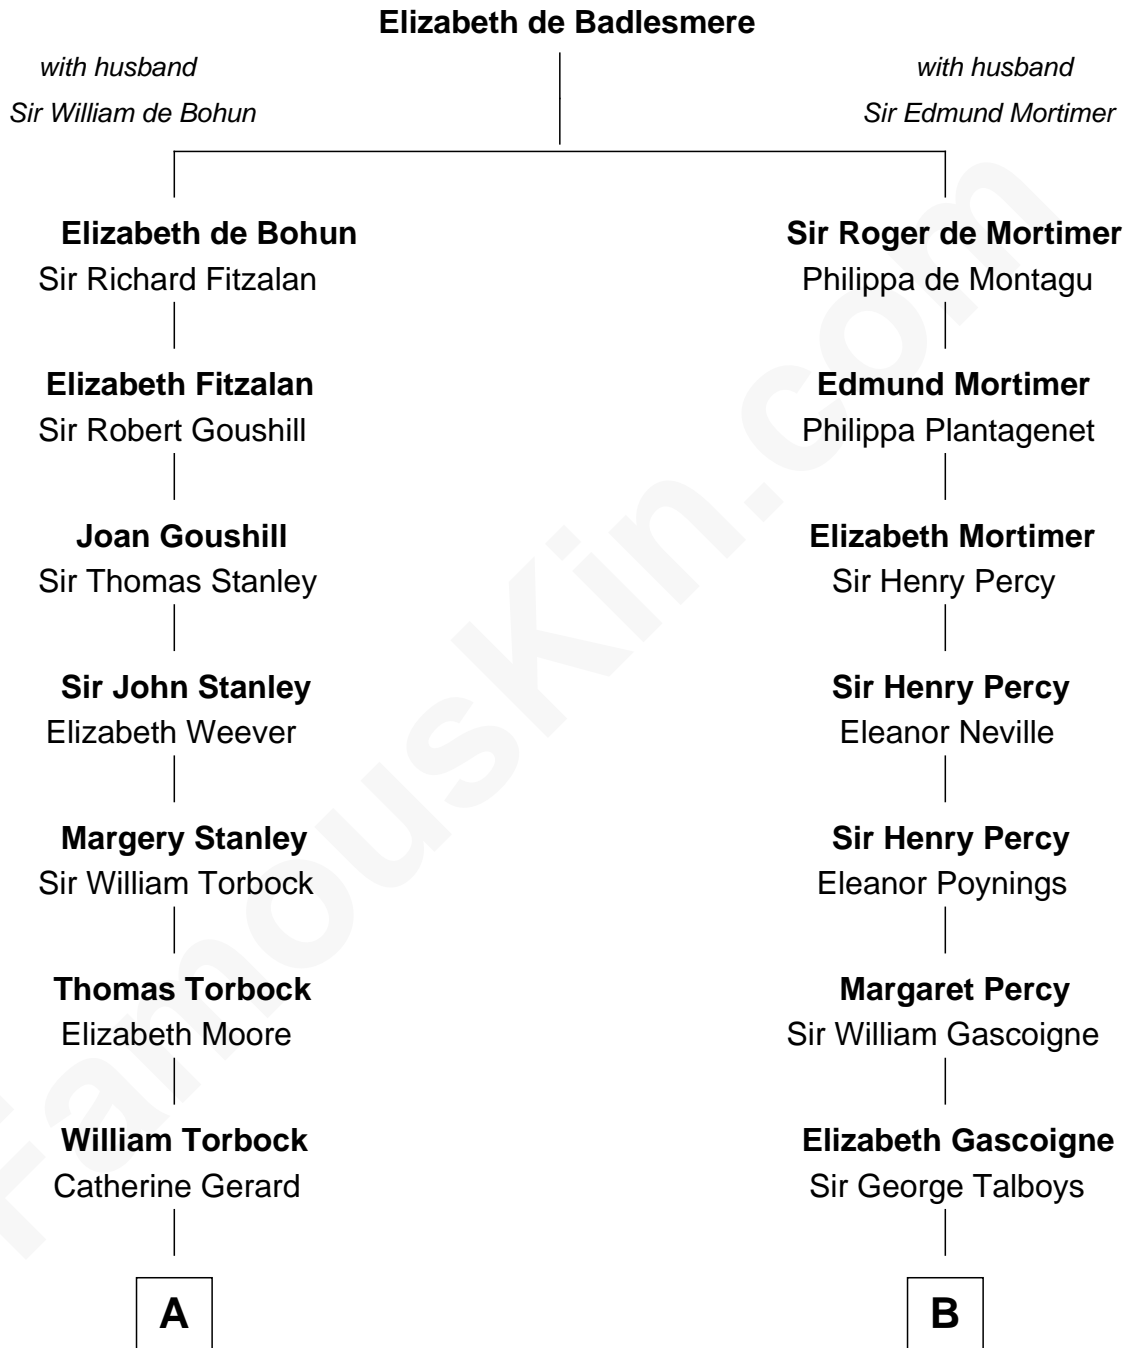

FamousKin.com Relationship Chart of

Juliette Gordon Low
Founder of the Girl Scouts

14th cousin 3 times removed of

George Washington
1st U.S. President

A

Margaret Torbock

Oliver Mainwaring

Oliver Mainwaring

Prudence Ashe

Oliver Mainwaring

Hannah Raymond

Love Mainwaring

John Richards

George Richards

Hester Hough

Mary Richards