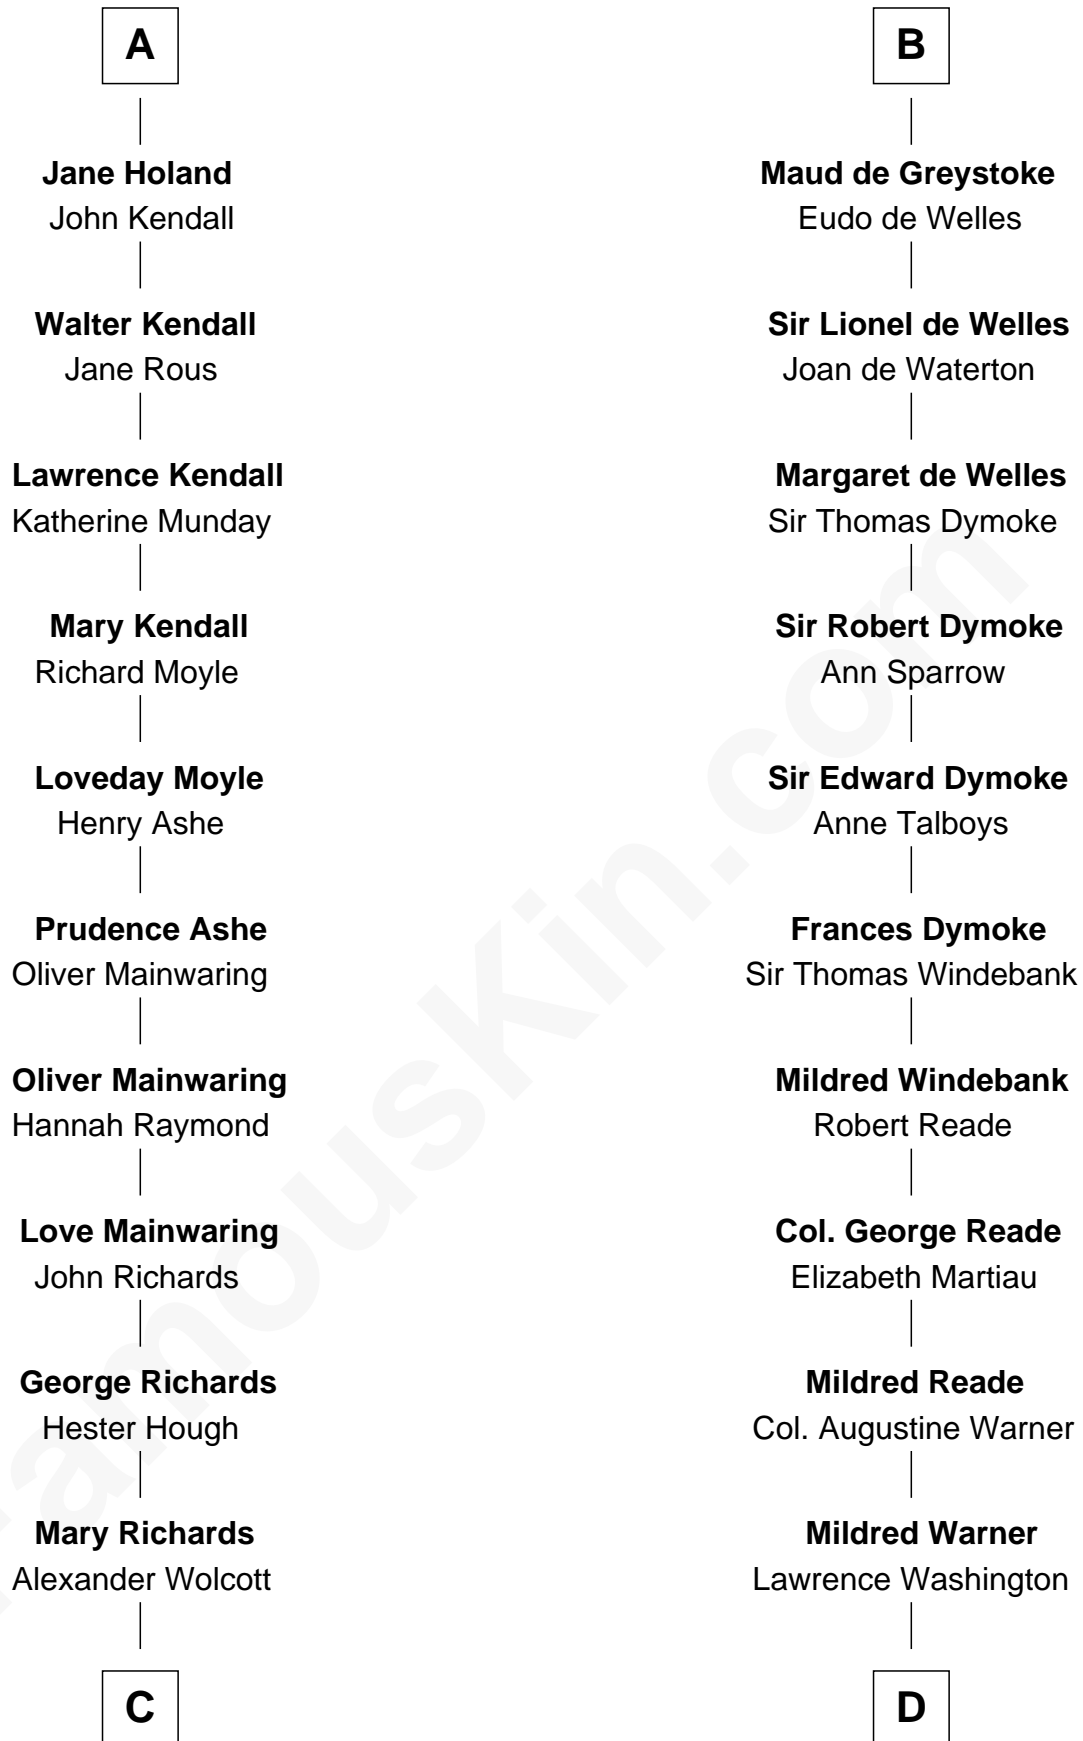

# FamousKin.com Relationship Chart of

**Juliette Gordon Low**  
*Founder of the Girl Scouts*

18th cousin 3 times removed of

**George Washington**  
*1st U.S. President*

**C**

**Alexander Wolcott**

Frances Burbank

**Frances Wolcott**

Arthur William Magill

**Juliette Augusta Magill**

John Harris Kinzie

**Eleanor Lytle Kinzie**

William Washington Gordon

**Juliette Gordon Low**

*Founder of the Girl Scouts*

**D**

**Augustine Washington**

Mary Ball

**George Washington**

*1st U.S. President*

FamousKin.com