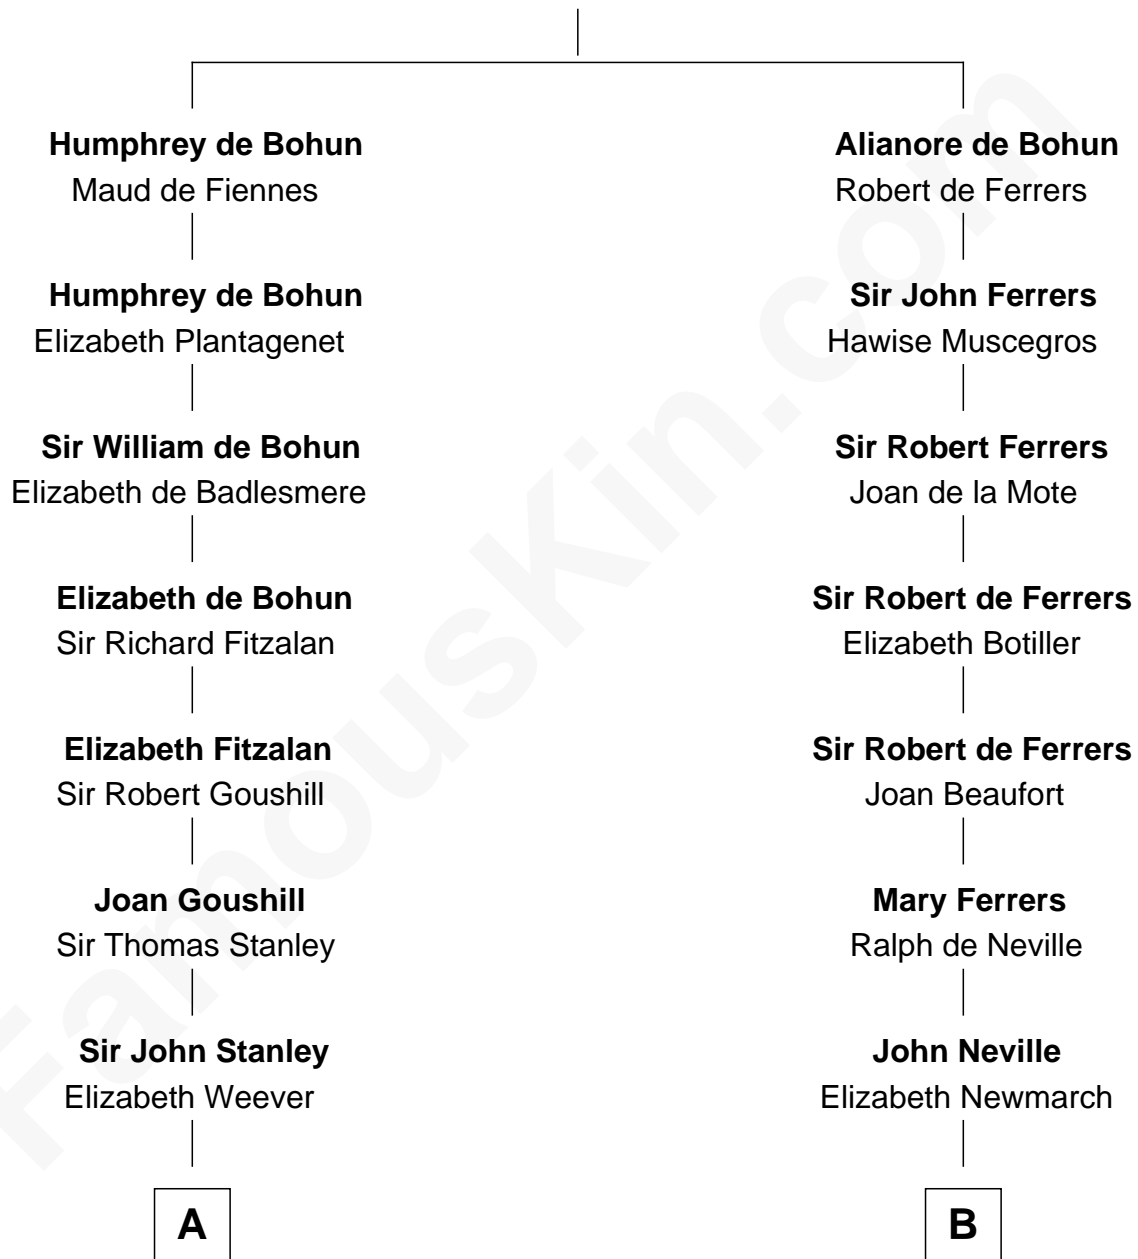

# FamousKin.com Relationship Chart of

**Juliette Gordon Low**  
*Founder of the Girl Scouts*

17th cousin 3 times removed of

**George Washington**  
*1st U.S. President*

**Sir Humphrey de Bohun**  
Eleanor de Braiose

**A**

**Margery Stanley**  
Sir William Torbock

**Thomas Torbock**  
Elizabeth Moore

**William Torbock**  
Catherine Gerard

**Margaret Torbock**  
Oliver Mainwaring

**Oliver Mainwaring**  
Prudence Ashe

**Oliver Mainwaring**  
Hannah Raymond

**Love Mainwaring**  
John Richards

**George Richards**  
Hester Hough

**Mary Richards**  
Alexander Wolcott

**Alexander Wolcott**  
Frances Burbank

**C**

**B**

**Jane de Neville**  
Sir William Gascoigne

**Sir William Gascoigne**  
Margaret Percy