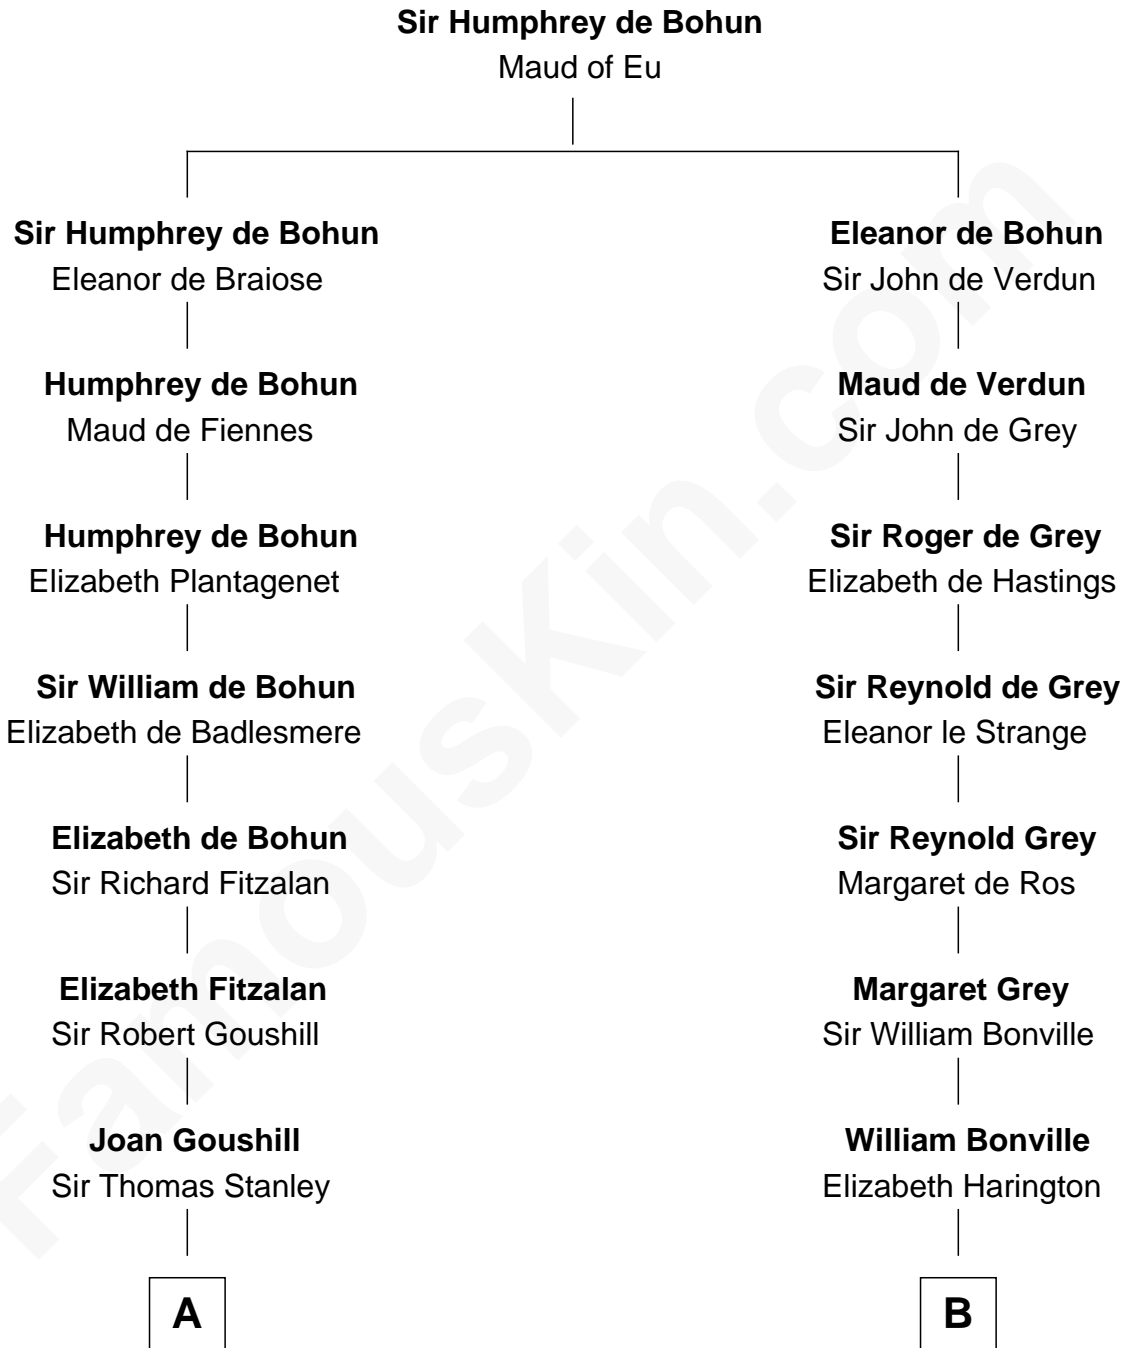

FamousKin.com
Relationship Chart of
Juliette Gordon Low
Founder of the Girl Scouts

17th cousin 4 times removed of
John Langdon
Signer of the U.S. Constitution

C

—
Alexander Wolcott

Frances Burbank

—
Frances Wolcott

Arthur William Magill

—
Juliette Augusta Magill

John Harris Kinzie

—
Eleanor Lytle Kinzie

William Washington Gordon

—
Juliette Gordon Low

Founder of the Girl Scouts

FamousKin.com